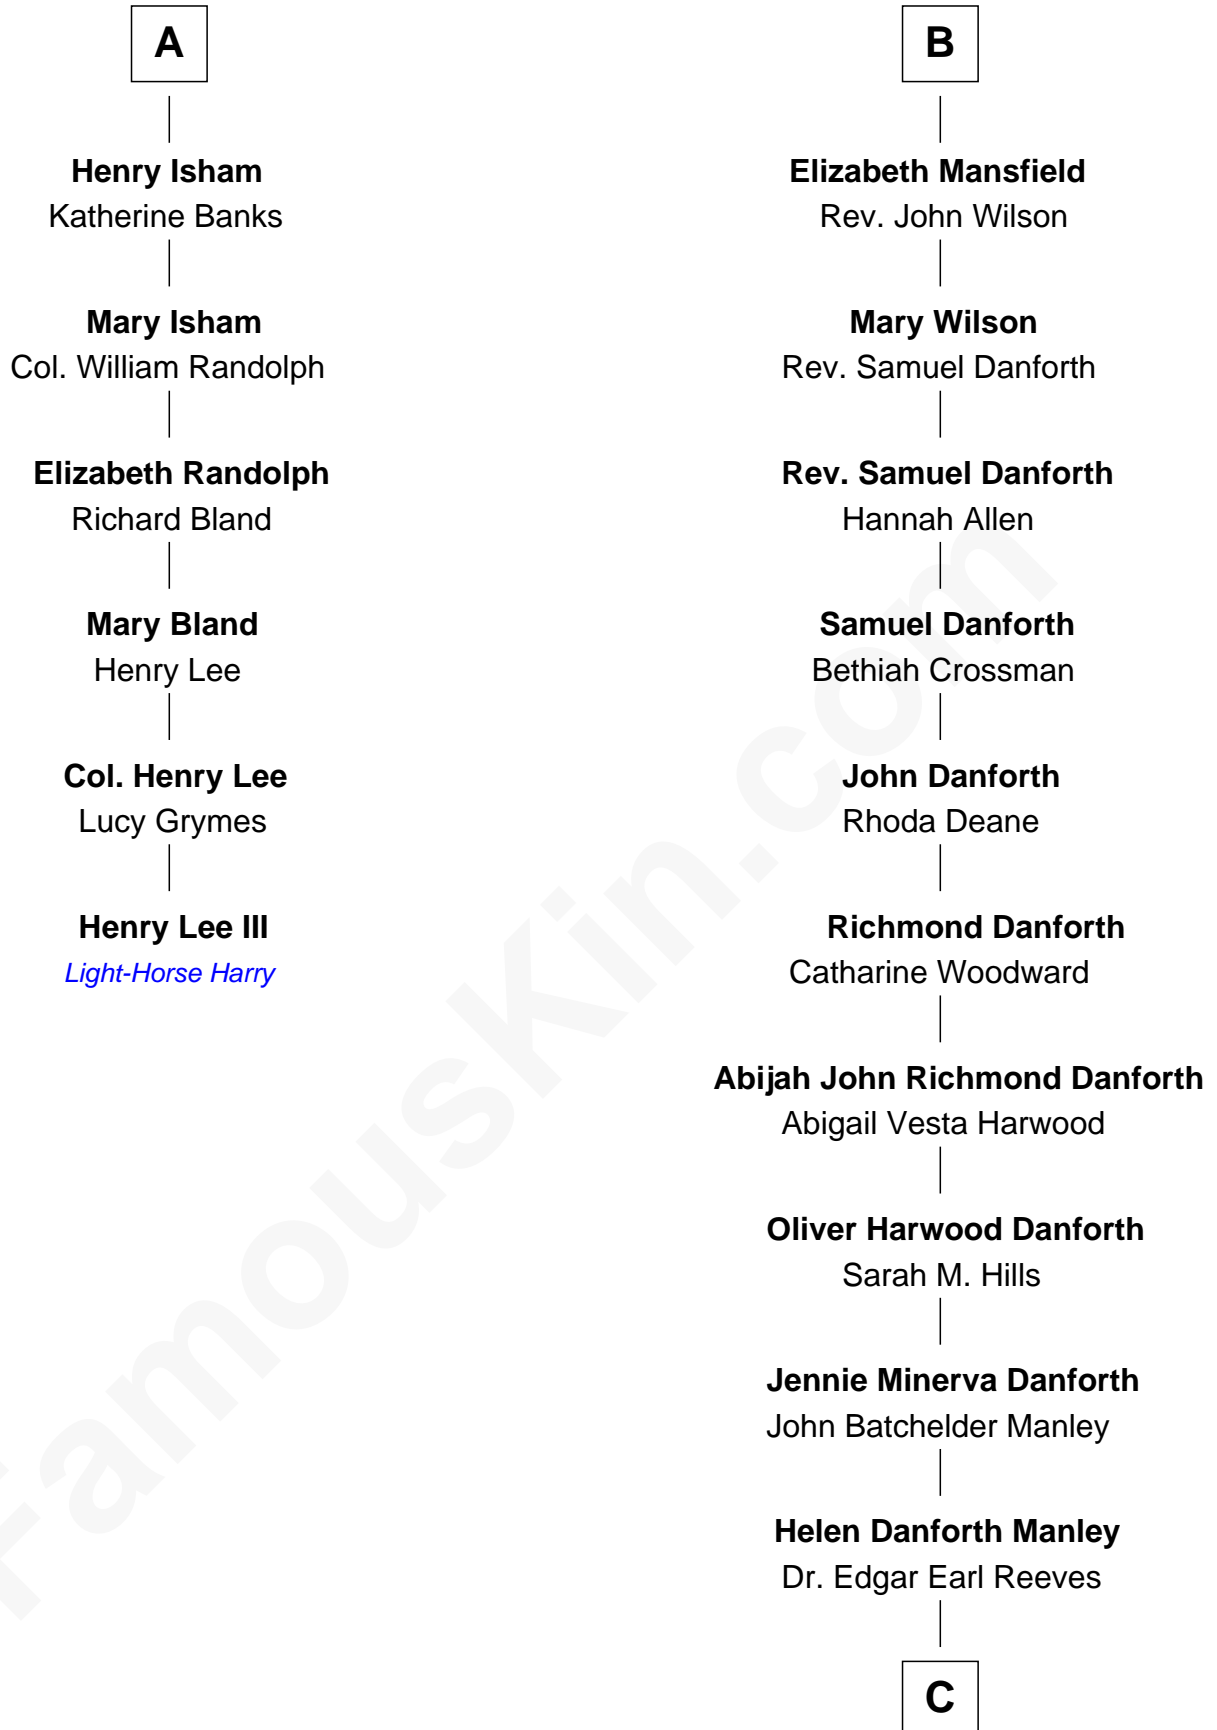

FamousKin.com Relationship Chart of

Henry Lee III

9th Governor of Virginia

12th cousin 6 times removed of

Zach Snyder

Filmmaker

Sir Roger Wentworth

Margery Despencer

Margery Bowes

Anne Eure

Lancelot Mansfield

John Mansfield

Elizabeth - - - - -

B

C

Marsha Manley Reeves
Charles Edward Snyder