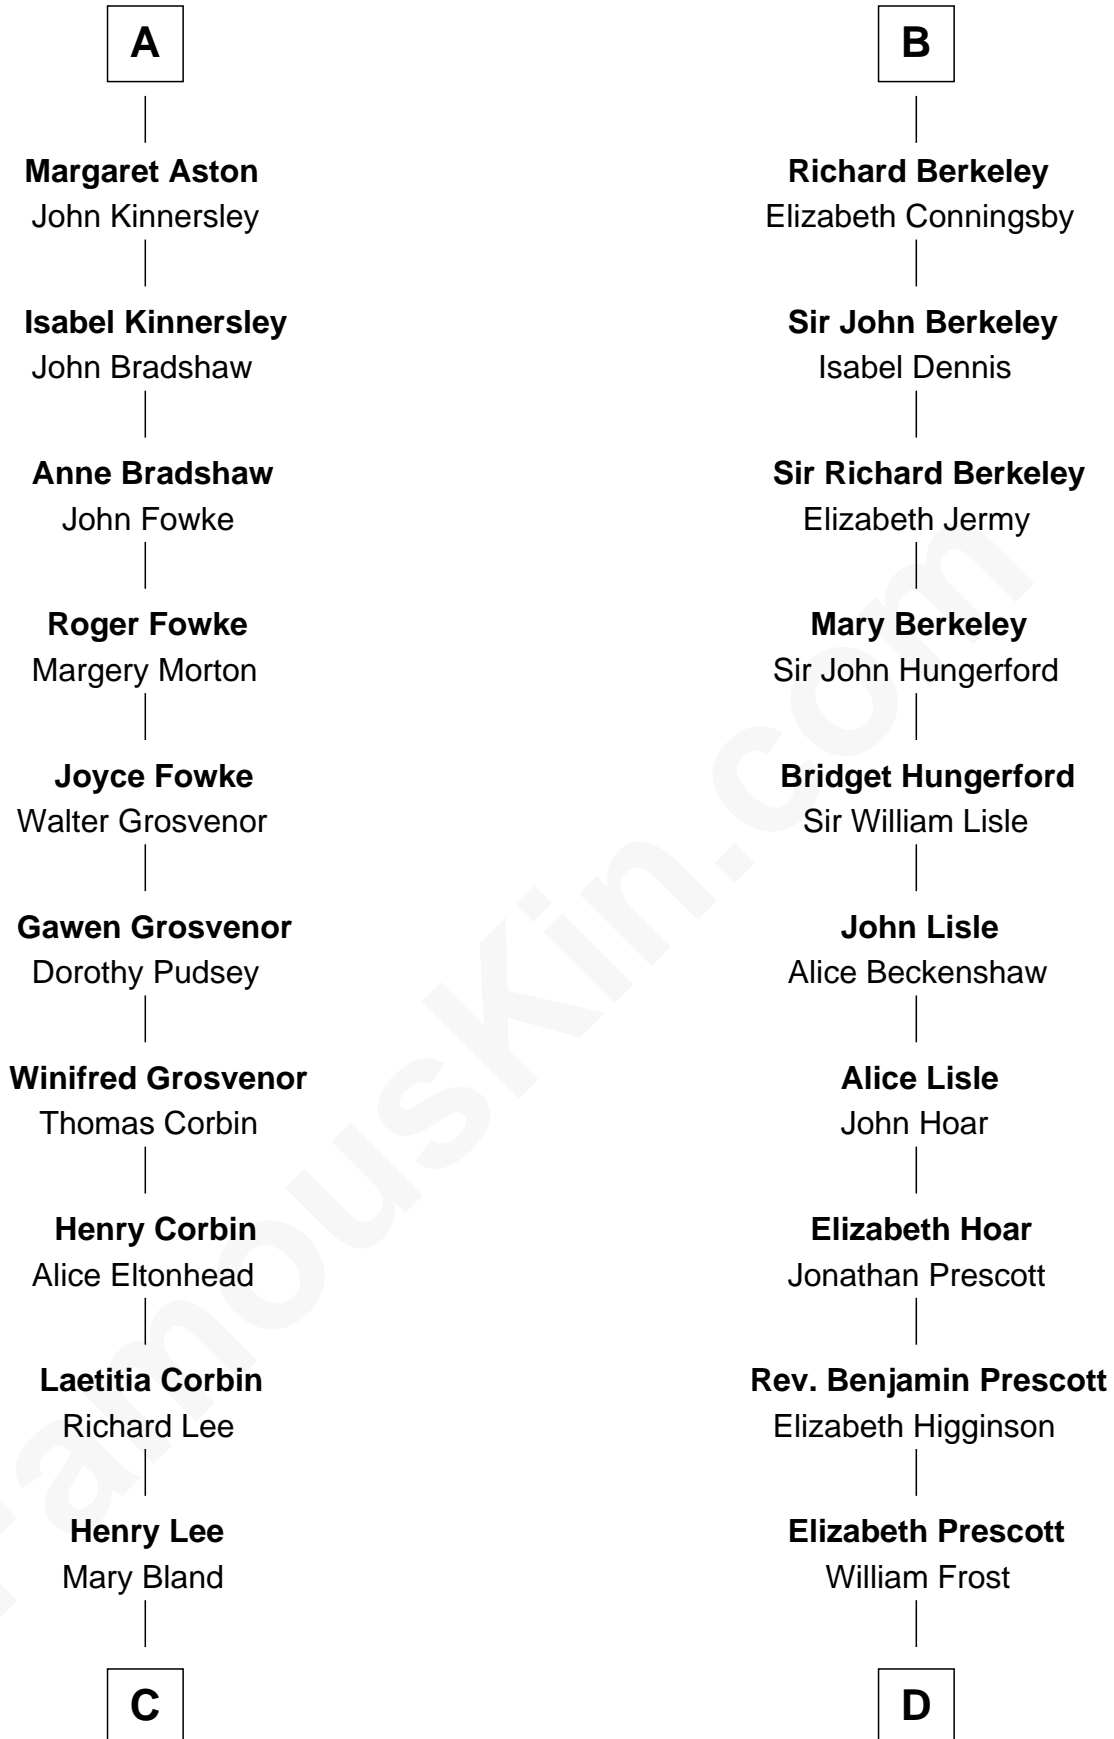

# FamousKin.com Relationship Chart of

**Henry Lee III**

*9th Governor of Virginia*

18th cousin 3 times removed of

**Robert Frost**

*Poet and Playwright*

**John de Botetourte**

Maud FitzThomas

**C**

**Col. Henry Lee**

Lucy Grymes

**Henry Lee III**

*Light-Horse Harry*

**D**

**William Frost**

Sarah Holt