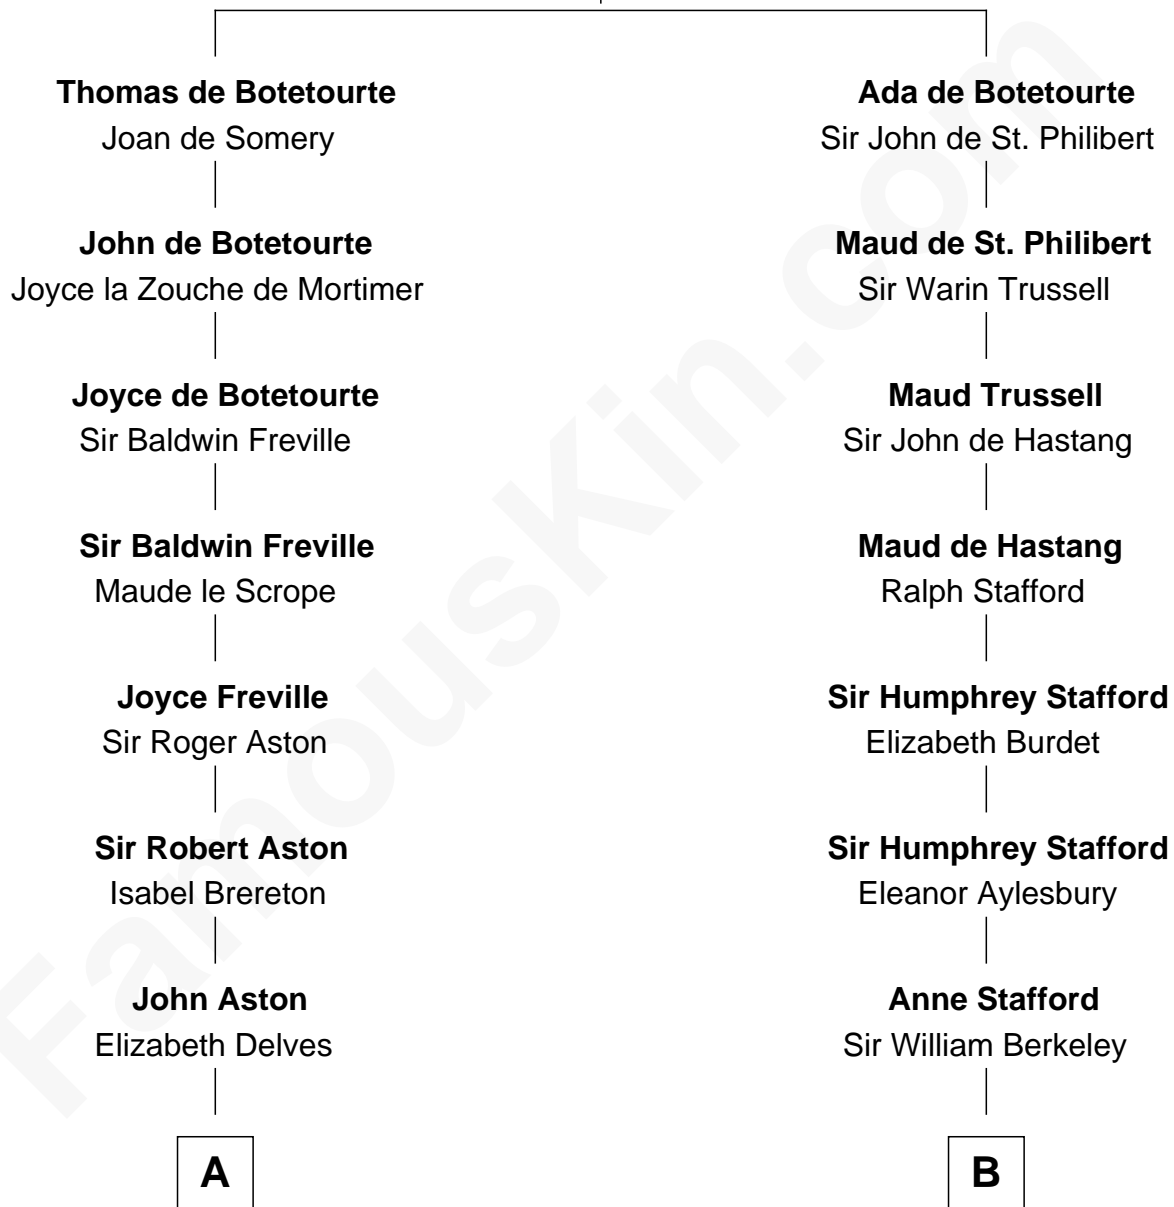

# FamousKin.com Relationship Chart of

**Henry Lee III**

*9th Governor of Virginia*

18th cousin 3 times removed of

**Robert Frost**

*Poet and Playwright*

**John de Botetourte**

Maud FitzThomas

**C**

**Col. Henry Lee**

Lucy Grymes

**Henry Lee III**

*Light-Horse Harry*

**D**

**William Frost**

Sarah Holt