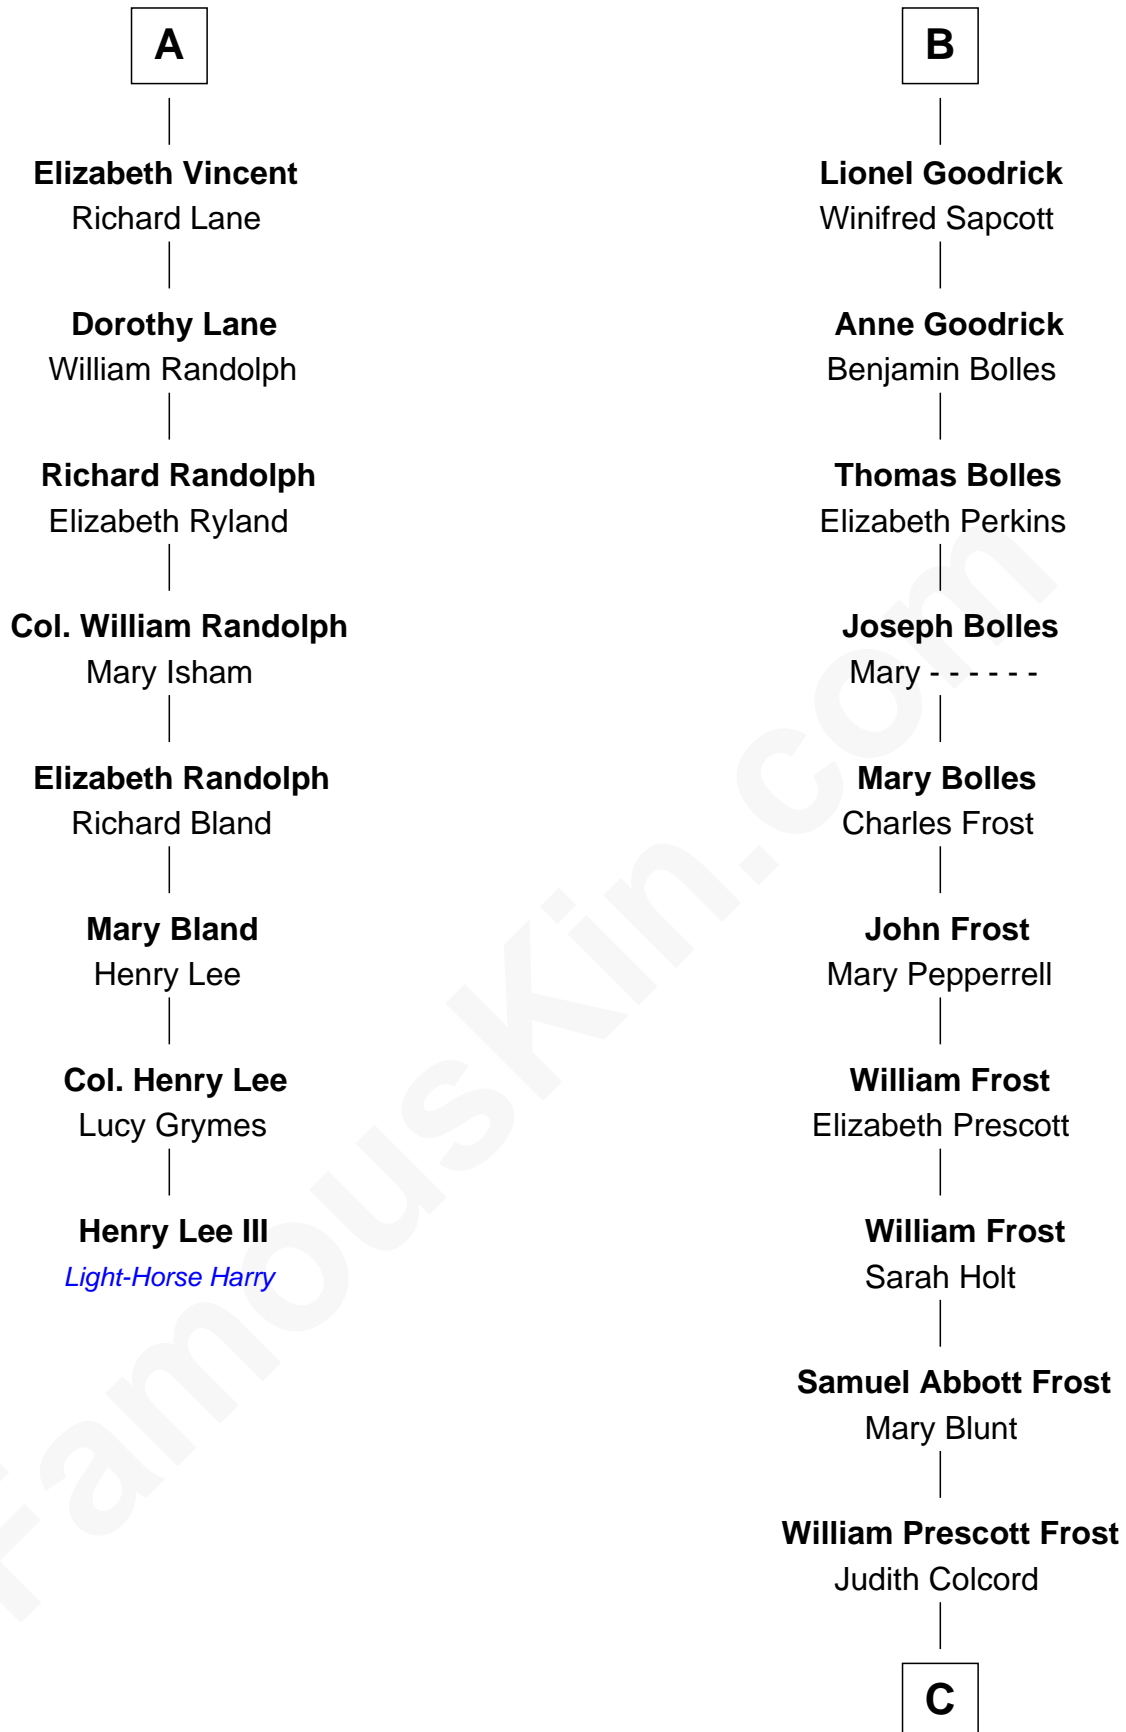

# FamousKin.com Relationship Chart of

**Henry Lee III**

*9th Governor of Virginia*

14th cousin 4 times removed of

**Robert Frost**

*Poet and Playwright*

**C**

**William Prescott Frost**

Isabella Moodie

**Robert Frost**

*Poet and Playwright*

FamousKin.com