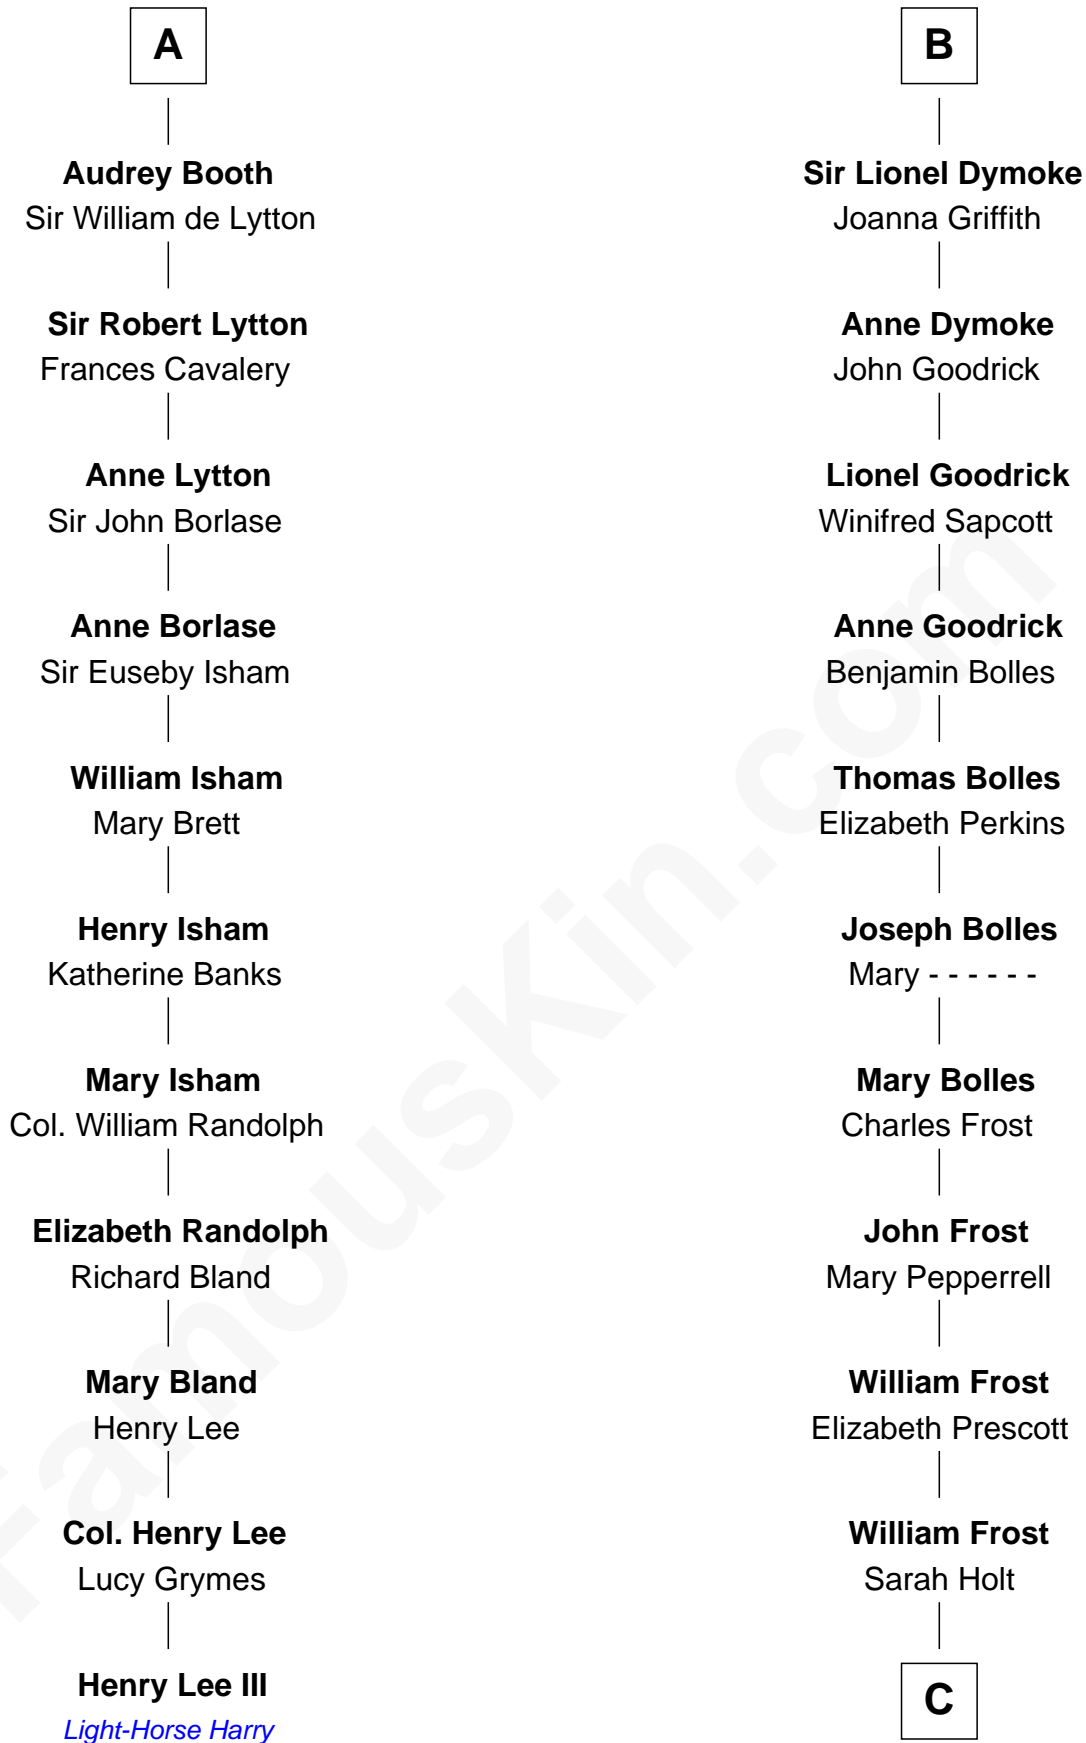

FamousKin.com Relationship Chart of

Henry Lee III

9th Governor of Virginia

17th cousin 3 times removed of

Robert Frost

Poet and Playwright

Eudo la Zouche
Milicent de Cantilupe

Sir William la Zouche

Sir Roger Wentworth

Margaret Wentworth

Sir William Hopton

Margaret Hopton

Sir Philip Booth

A

Eve la Zouche

Sir Maurice de Berkeley

Isabel de Berkeley

Sir Robert de Clifford

Sir Roger de Clifford

Maud de Beauchamp

Katherine de Clifford

Sir Ralph de Greystoke

Maud de Greystoke

Eudo de Welles

Sir Lionel de Welles

Joan de Waterton

Margaret de Welles

Sir Thomas Dymoke

B

C

Samuel Abbott Frost

Mary Blunt