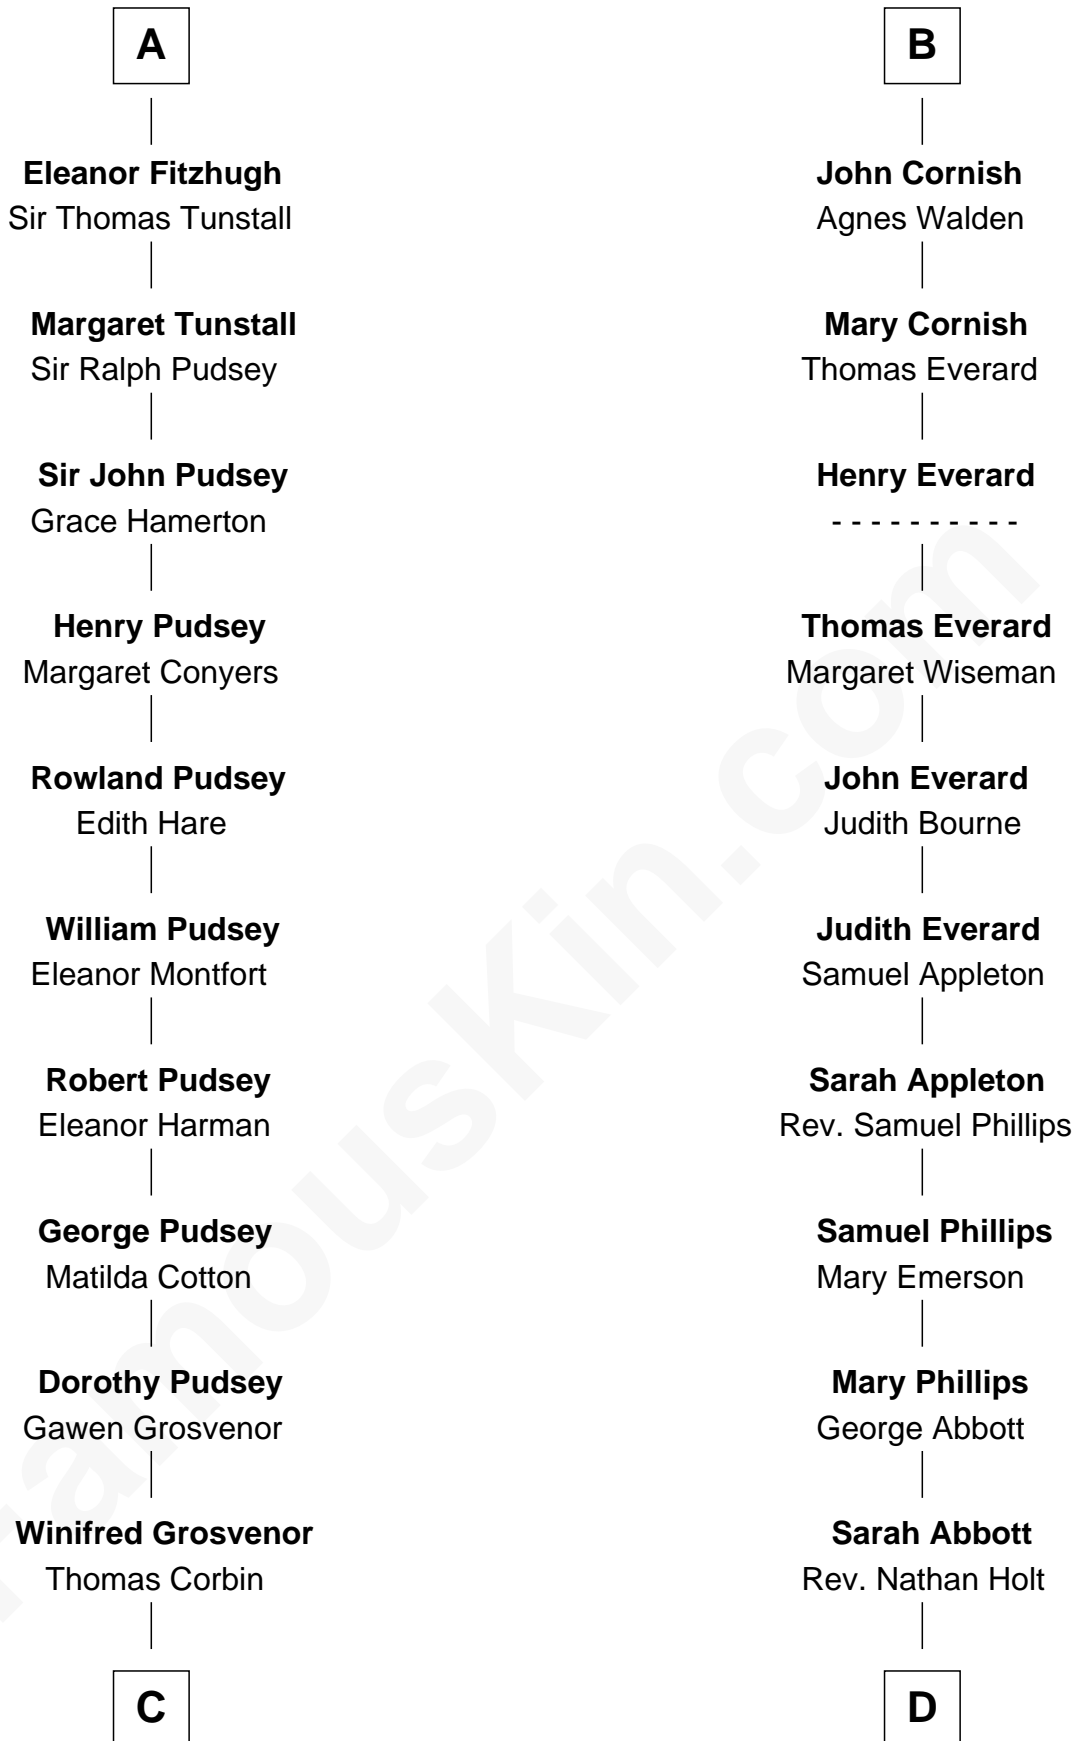

# FamousKin.com Relationship Chart of

**Henry Lee III**

*9th Governor of Virginia*

21st cousin of

**Robert Frost**

*Poet and Playwright*

**Sir Walter Fitzrobert**

Maud de Lucy

**C**

**Henry Corbin**  
Alice Eltonhead

**Laetitia Corbin**  
Richard Lee

**Henry Lee**  
Mary Bland

**Col. Henry Lee**  
Lucy Grymes

**Henry Lee III**  
*Light-Horse Harry*

**D**

**Sarah Holt**  
William Frost