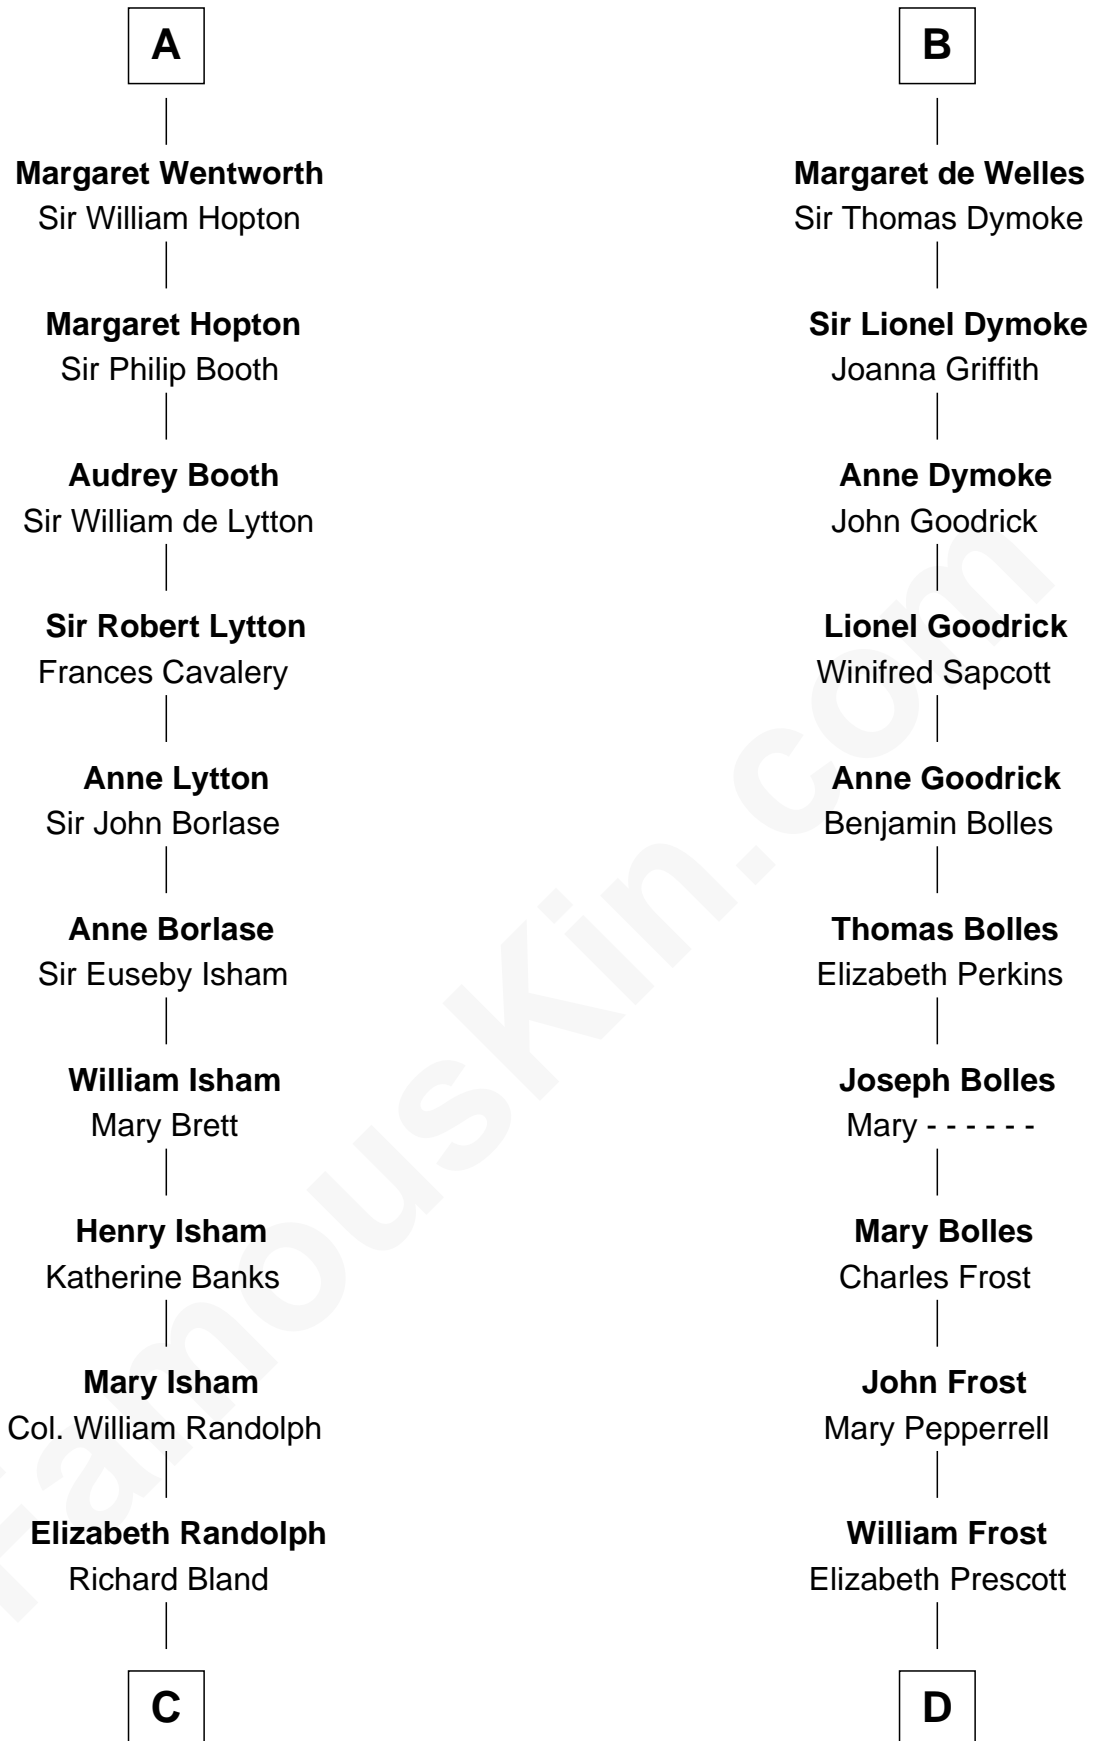

FamousKin.com Relationship Chart of

Henry Lee III

9th Governor of Virginia

19th cousin 2 times removed of

Robert Frost

Poet and Playwright

Sir William de Ferrers

*with wife
Sibyl Marshal*

Sir William Deincourt
Milicent la Zouche

Sir Roger de Clifford
Maud de Beauchamp

Margaret Deincourt
Sir Robert de Tibetot

Katherine de Clifford
Sir Ralph de Greystoke

Elizabeth de Tibetot
Sir Philip le Despencer

Maud de Greystoke
Eudo de Welles

Margery Despencer
Sir Roger Wentworth

Sir Lionel de Welles
Joan de Waterton

A

B

C

Mary Bland

Henry Lee