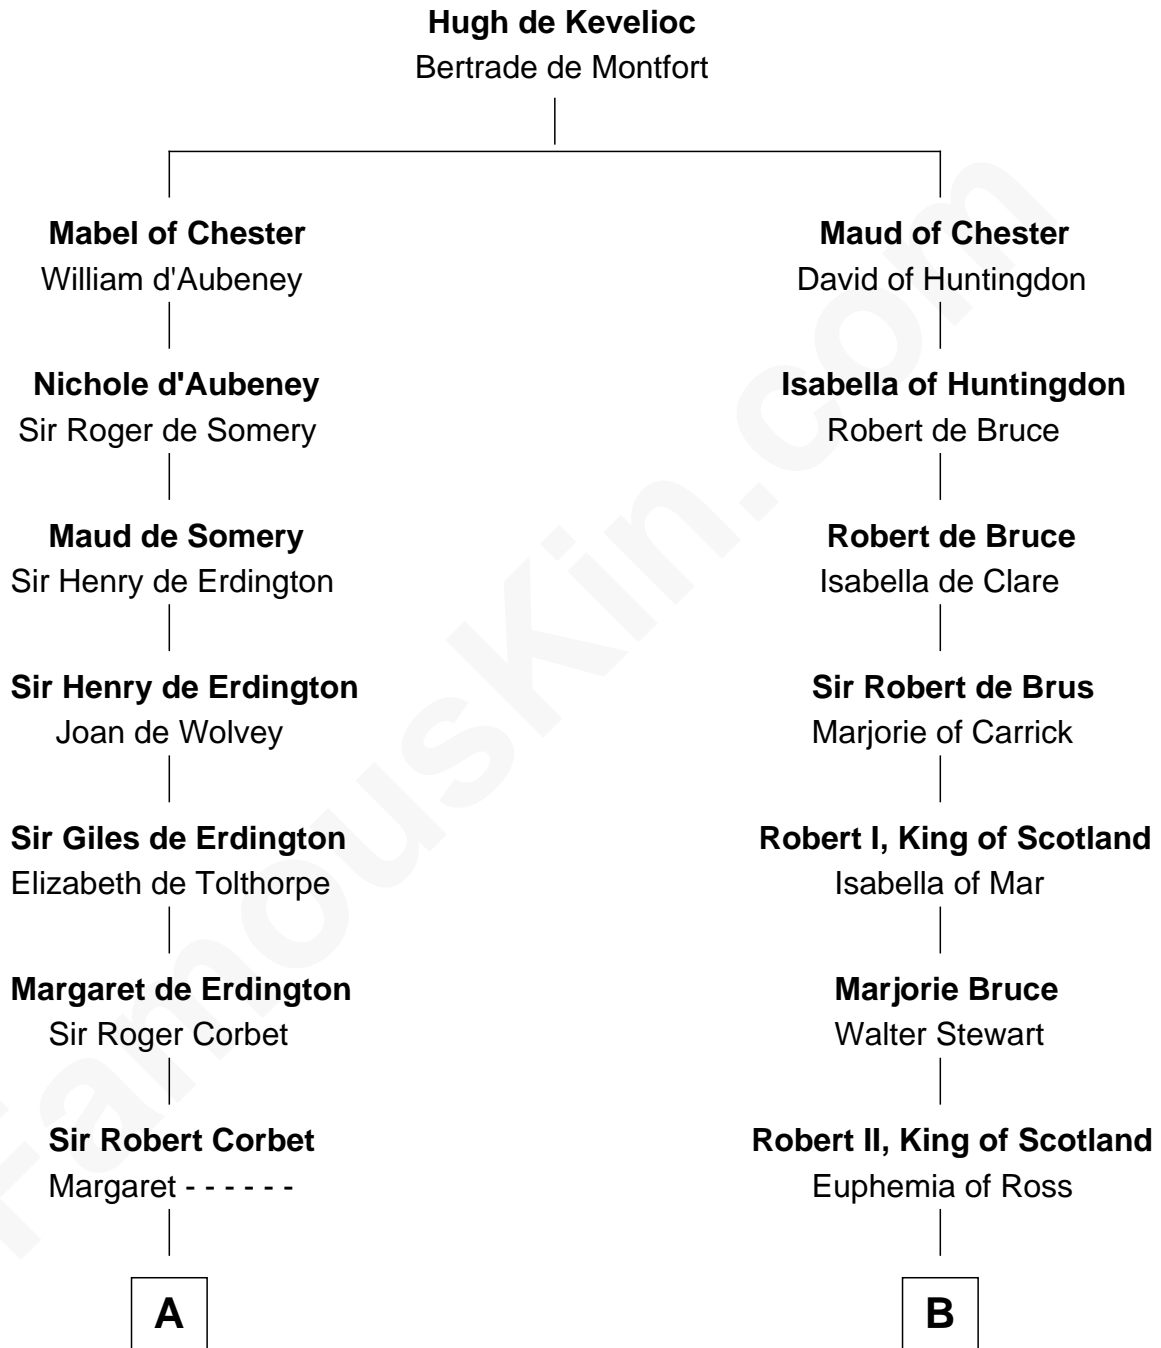

Major John Pitcairn

British Commander at Battle of Lexington