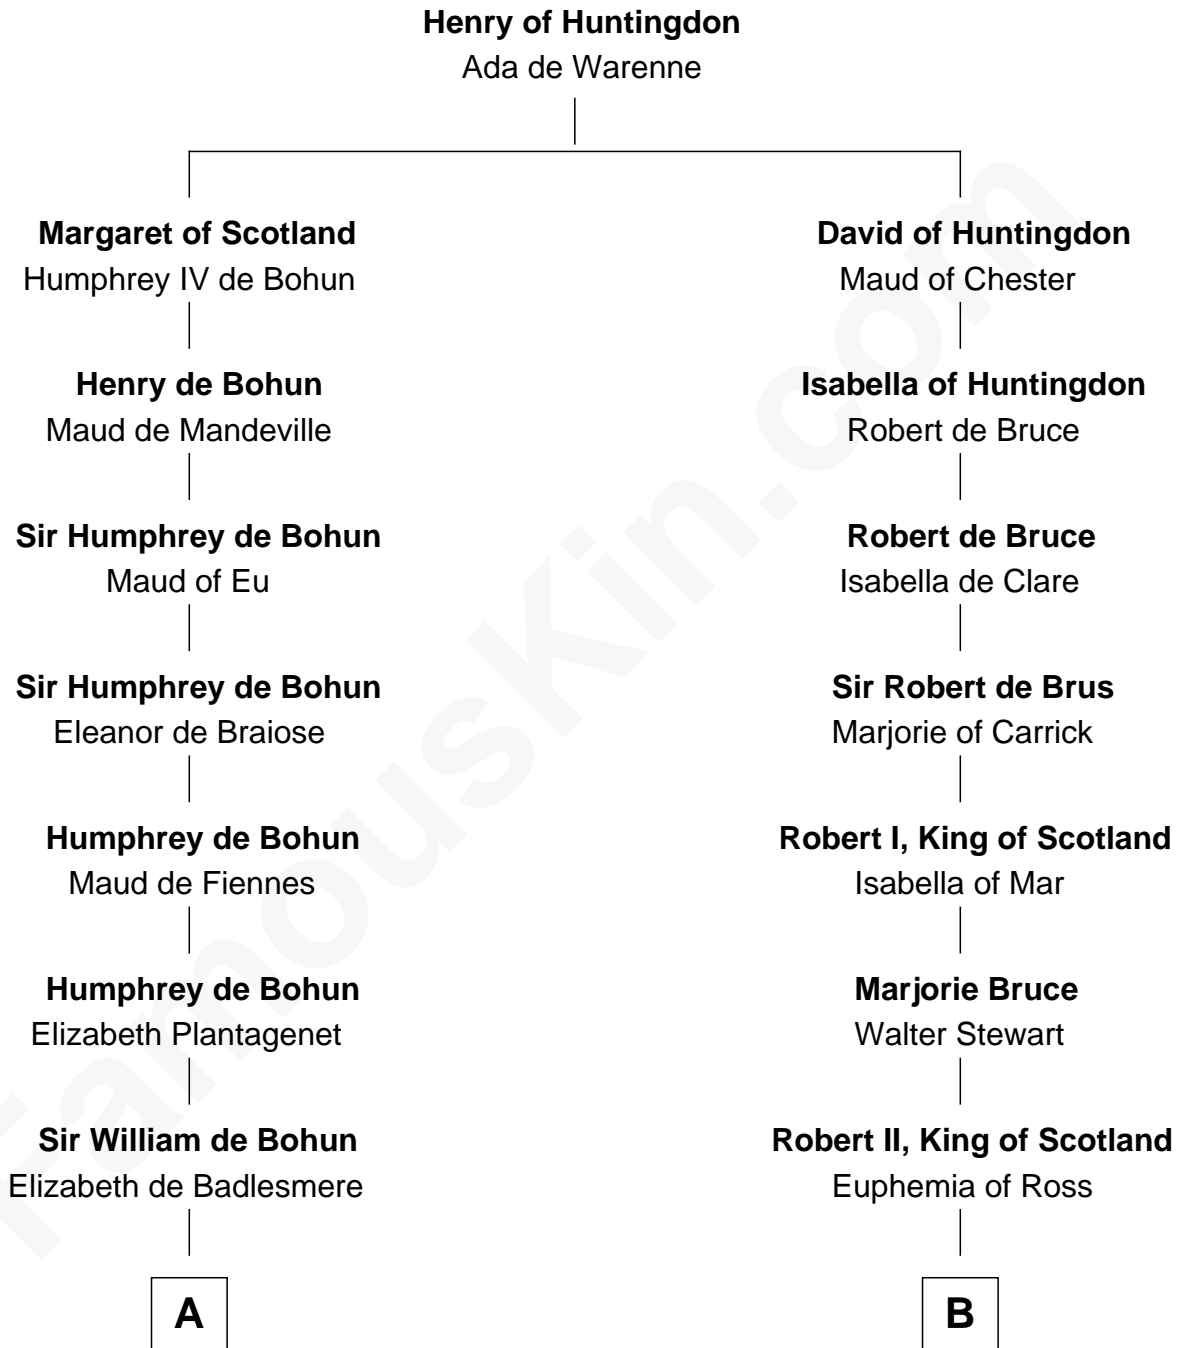

FamousKin.com

Relationship Chart of

Henry Lee III

9th Governor of Virginia

18th cousin 2 times removed of

Major John Pitcairn

British Commander at Battle of Lexington