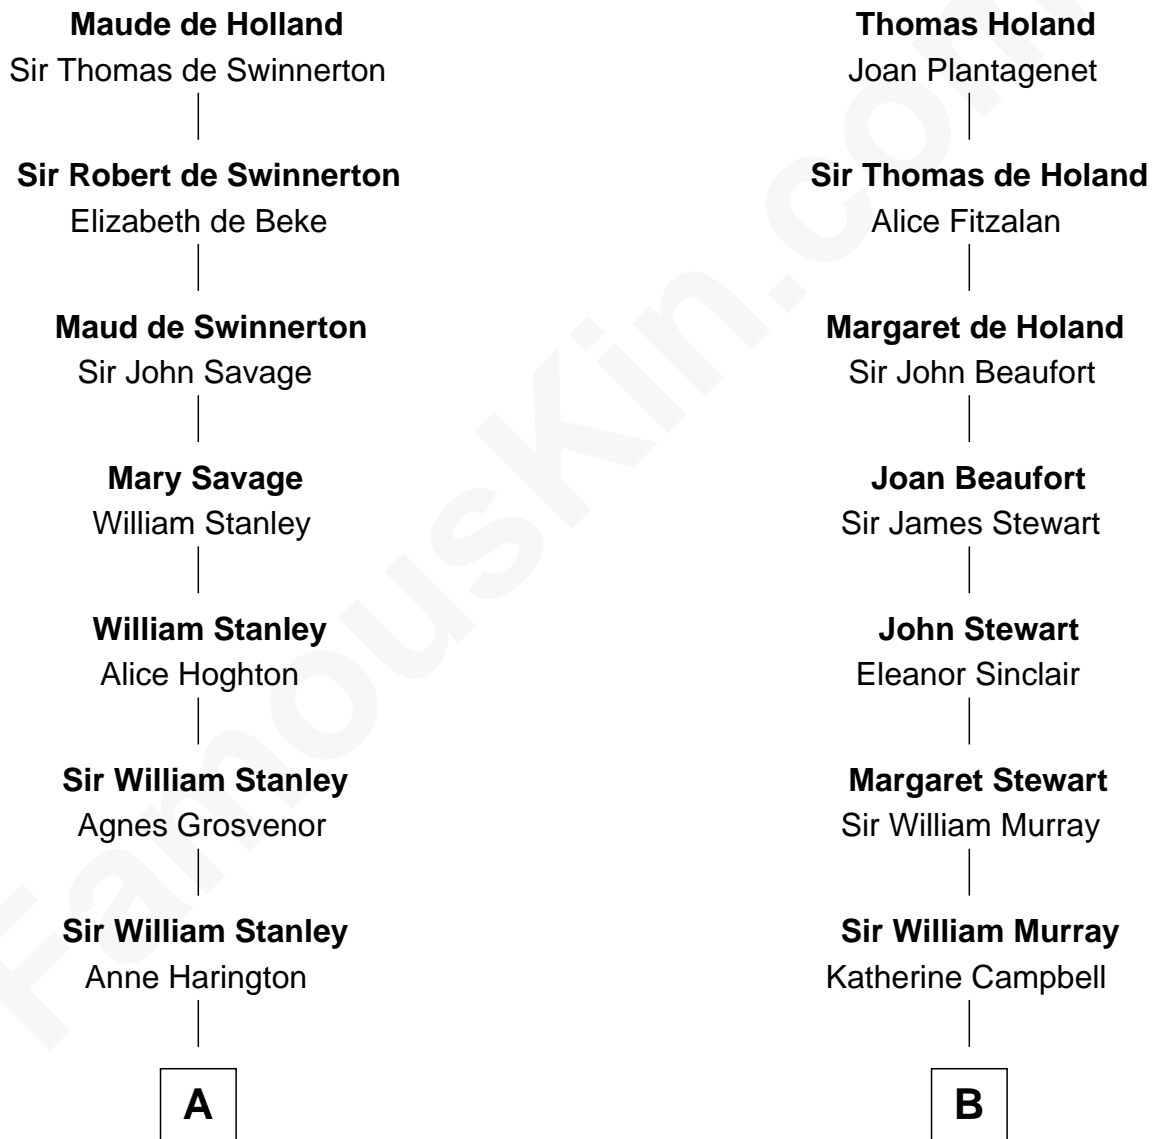

FamousKin.com

Relationship Chart of

Henry Lee III

9th Governor of Virginia

12th cousin 2 times removed of

Major John Pitcairn

British Commander at Battle of Lexington

Sir Robert de Holland

Maude la Zouche

A

Peter Stanley
Cecily Tarleton

Anne Stanley
Edward Sutton

Anne Sutton
Richard Eltonhead

Alice Eltonhead
Henry Corbin

Laetitia Corbin
Richard Lee

Henry Lee
Mary Bland