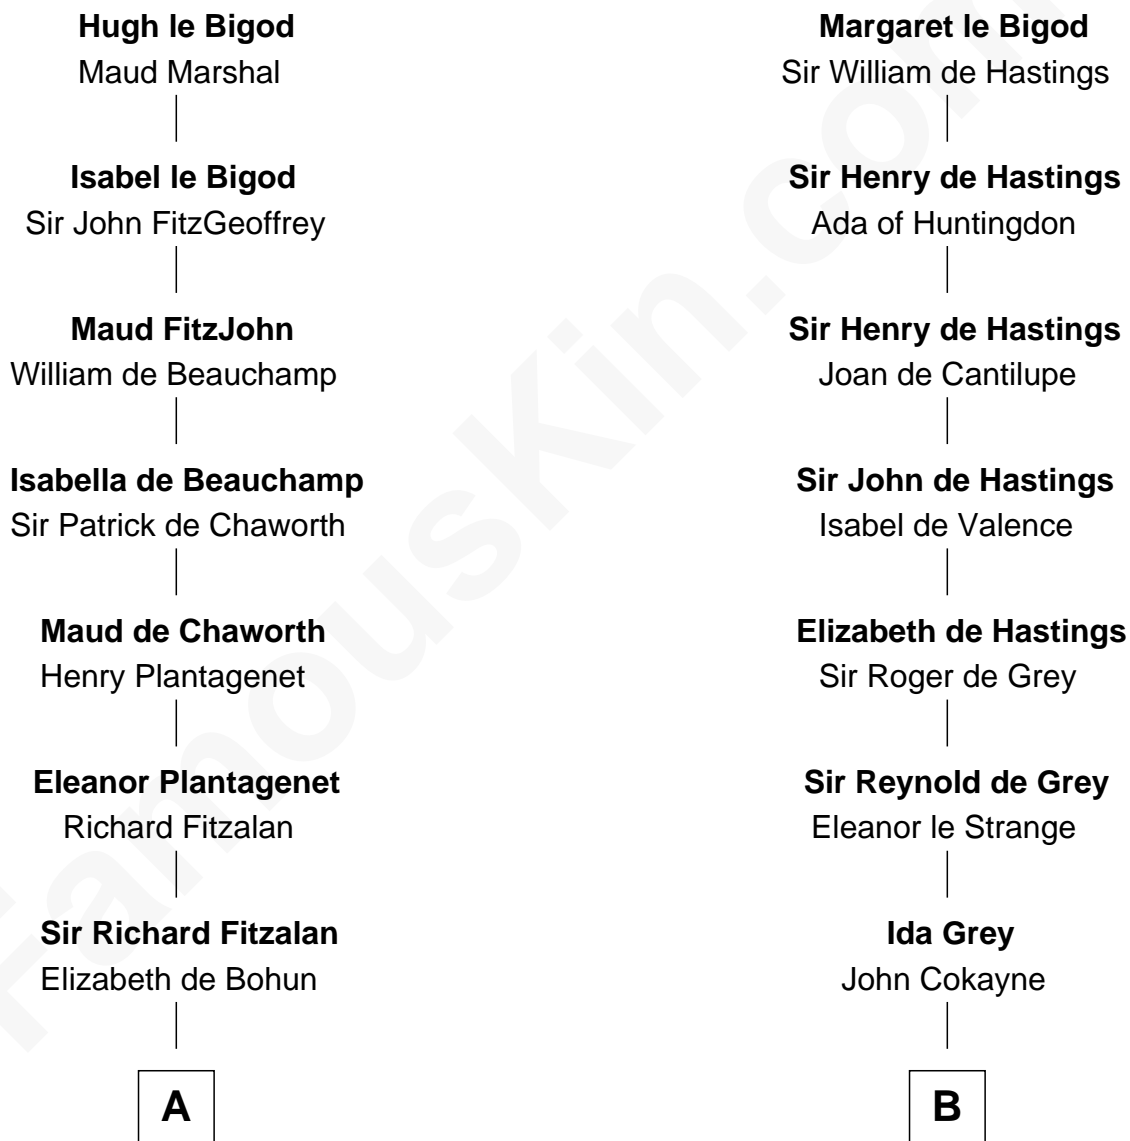

FamousKin.com Relationship Chart of

Henry Lee III

9th Governor of Virginia

15th cousin 4 times removed of

Edmund Waller

English Poet and Politician

Roger le Bigod

Ida de Tony

C

Henry Lee
Mary Bland

Col. Henry Lee
Lucy Grymes

Henry Lee III
Light-Horse Harry

FamousKin.com