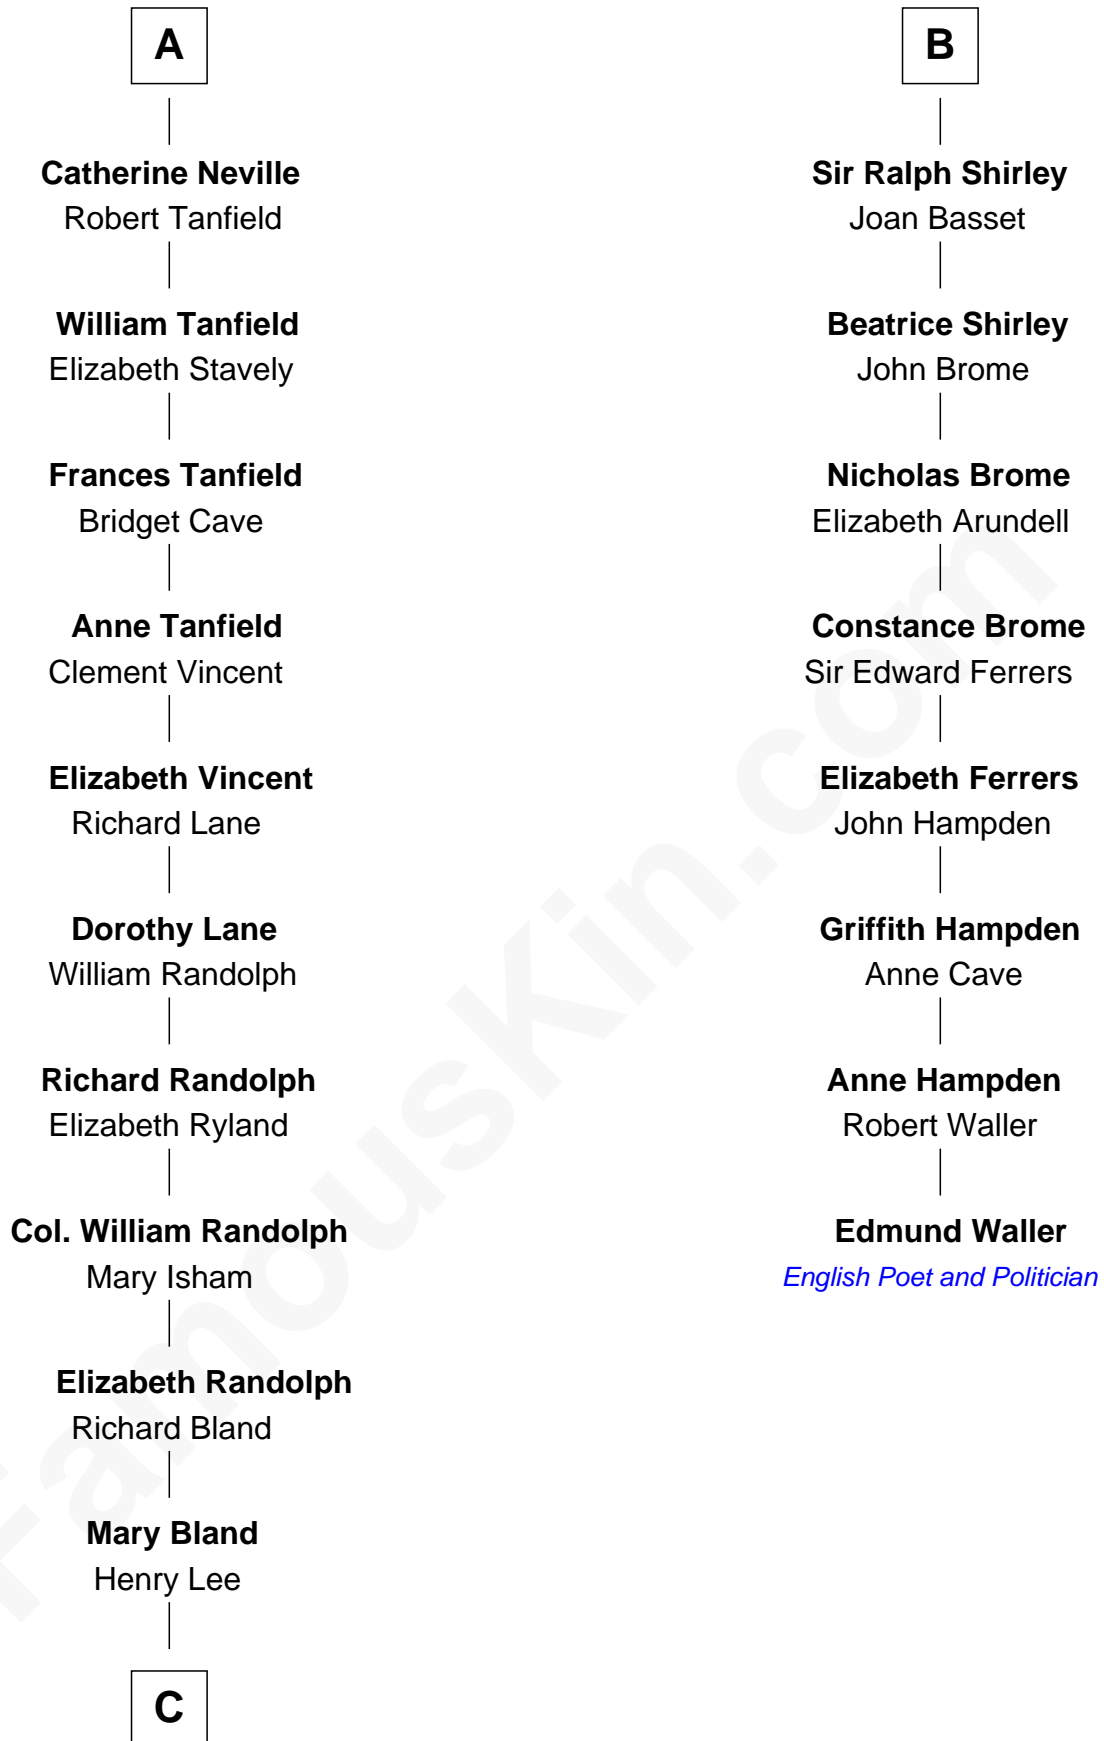

FamousKin.com Relationship Chart of

Henry Lee III

9th Governor of Virginia

14th cousin 4 times removed of

Edmund Waller

English Poet and Politician

C

Col. Henry Lee
Lucy Grymes
Henry Lee III
Light-Horse Harry