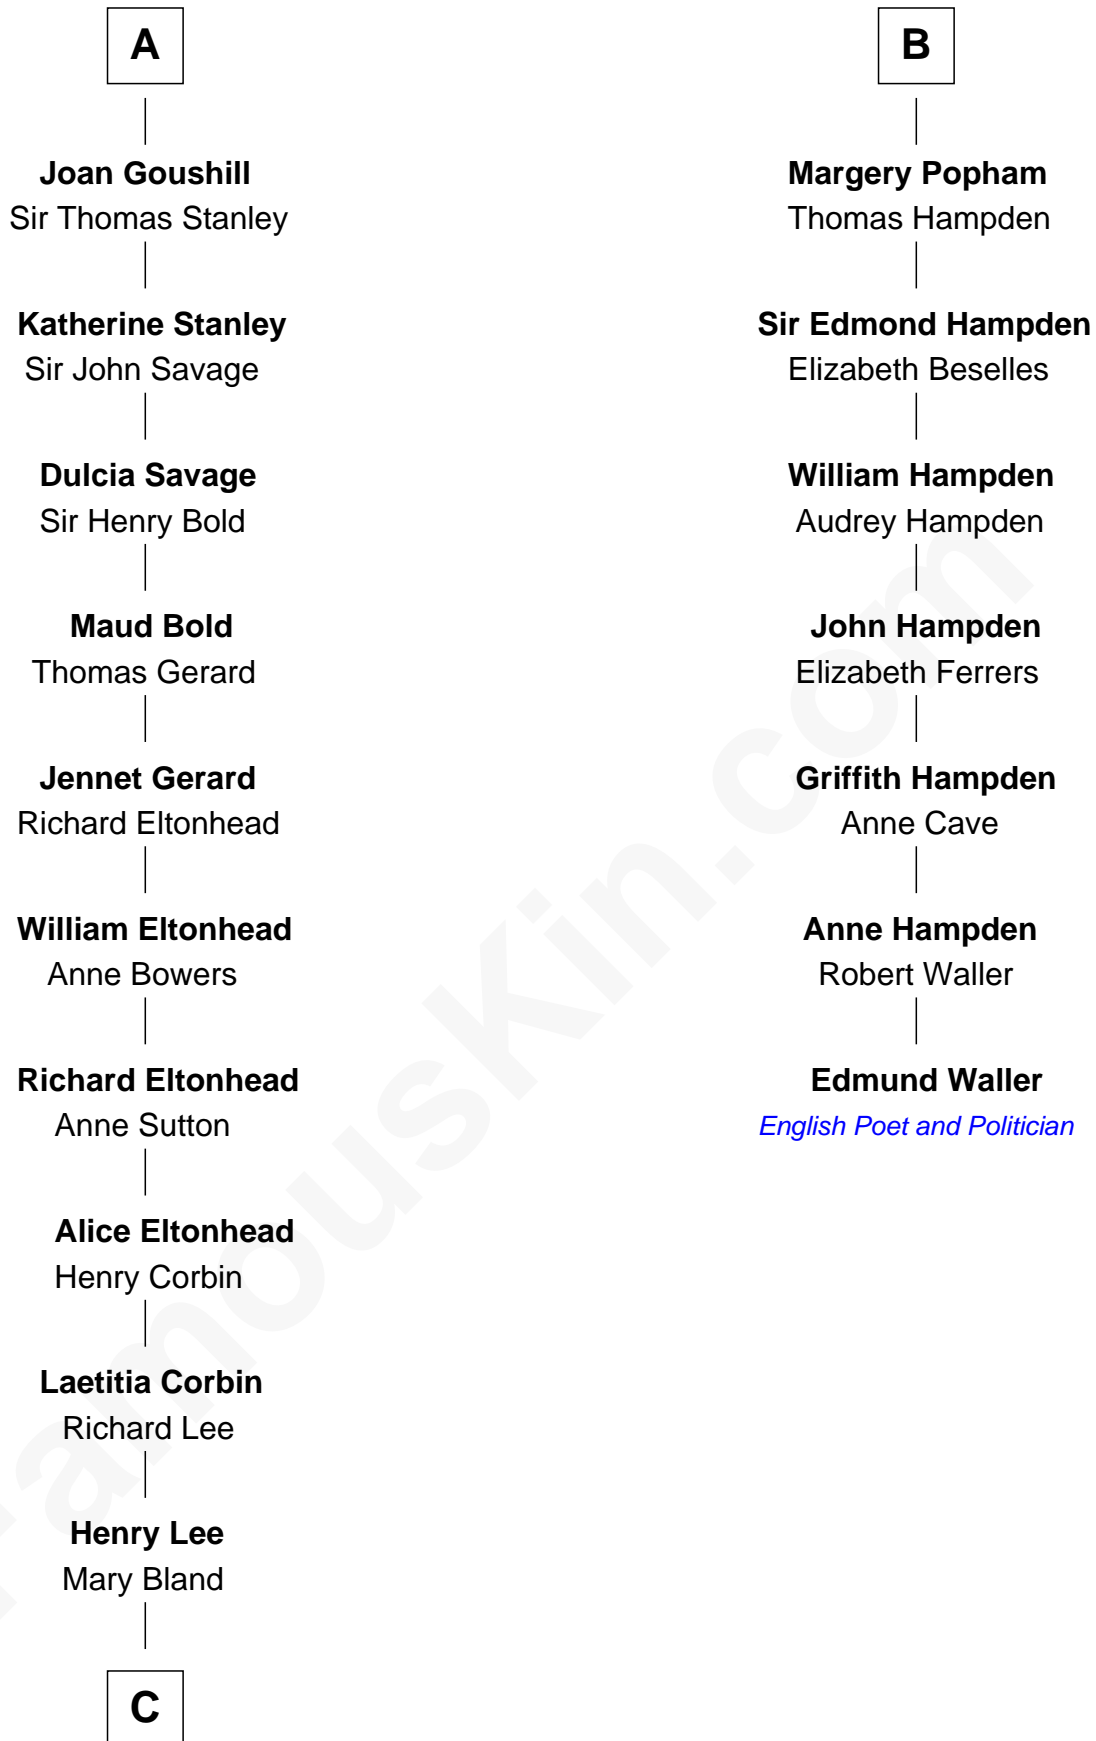

FamousKin.com Relationship Chart of

Henry Lee III

9th Governor of Virginia

13th cousin 5 times removed of

Edmund Waller

English Poet and Politician

C

Col. Henry Lee
Lucy Grymes

Henry Lee III
Light-Horse Harry

FamousKin.com