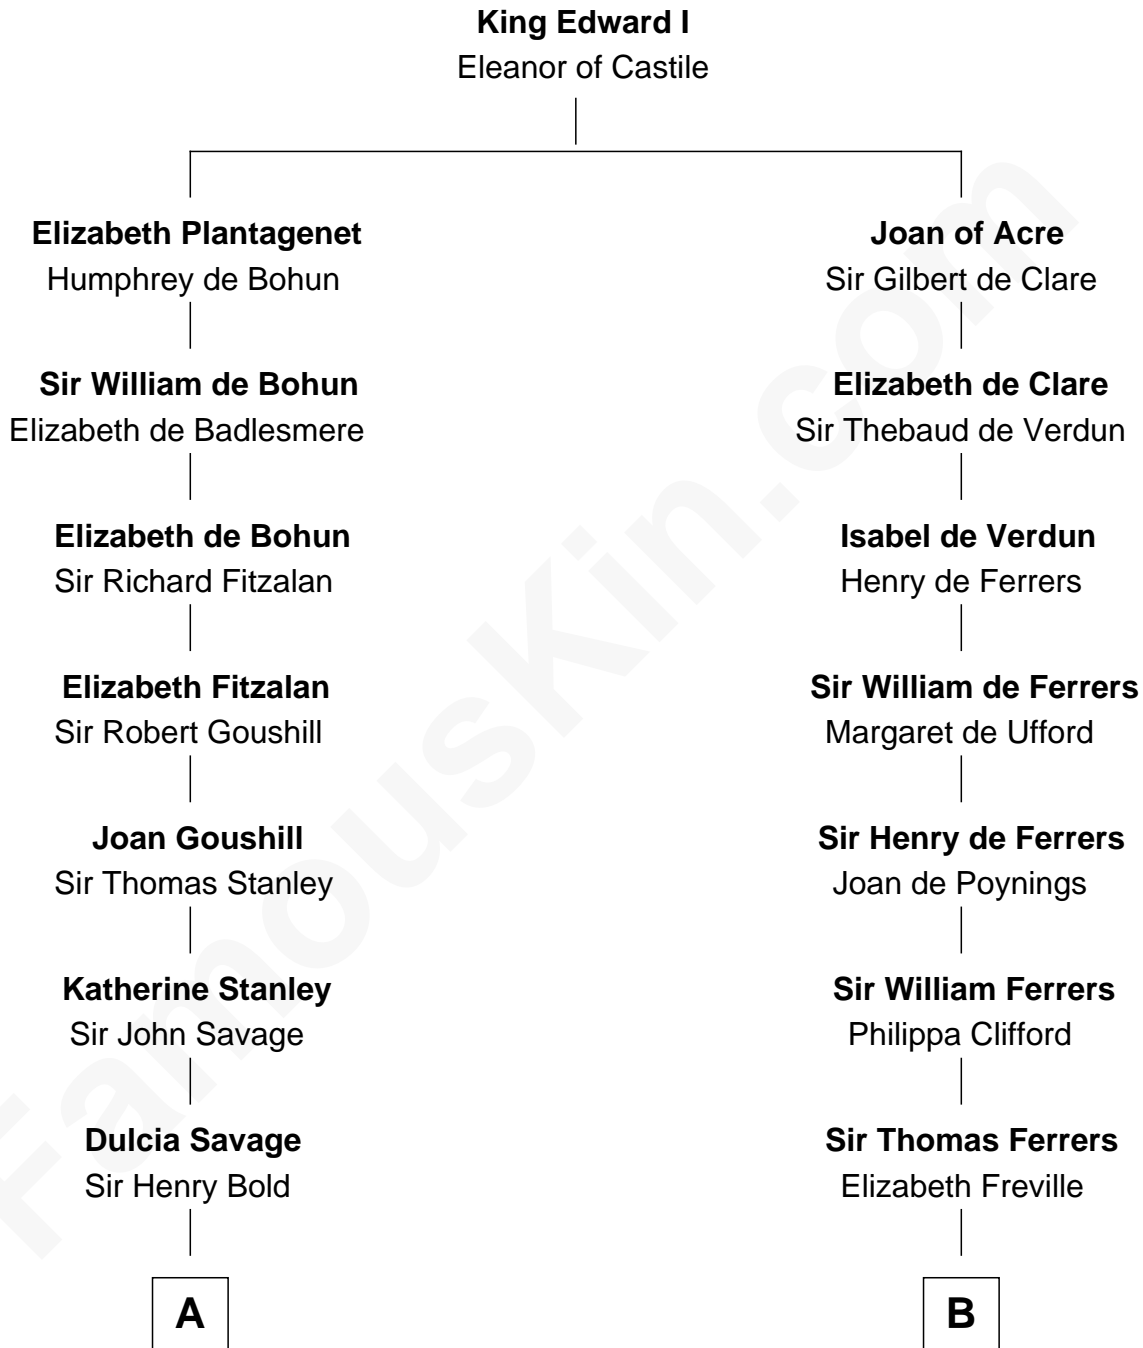

FamousKin.com Relationship Chart of

Henry Lee III

9th Governor of Virginia

12th cousin 3 times removed of

Edmund Waller

English Poet and Politician

A

Maud Bold