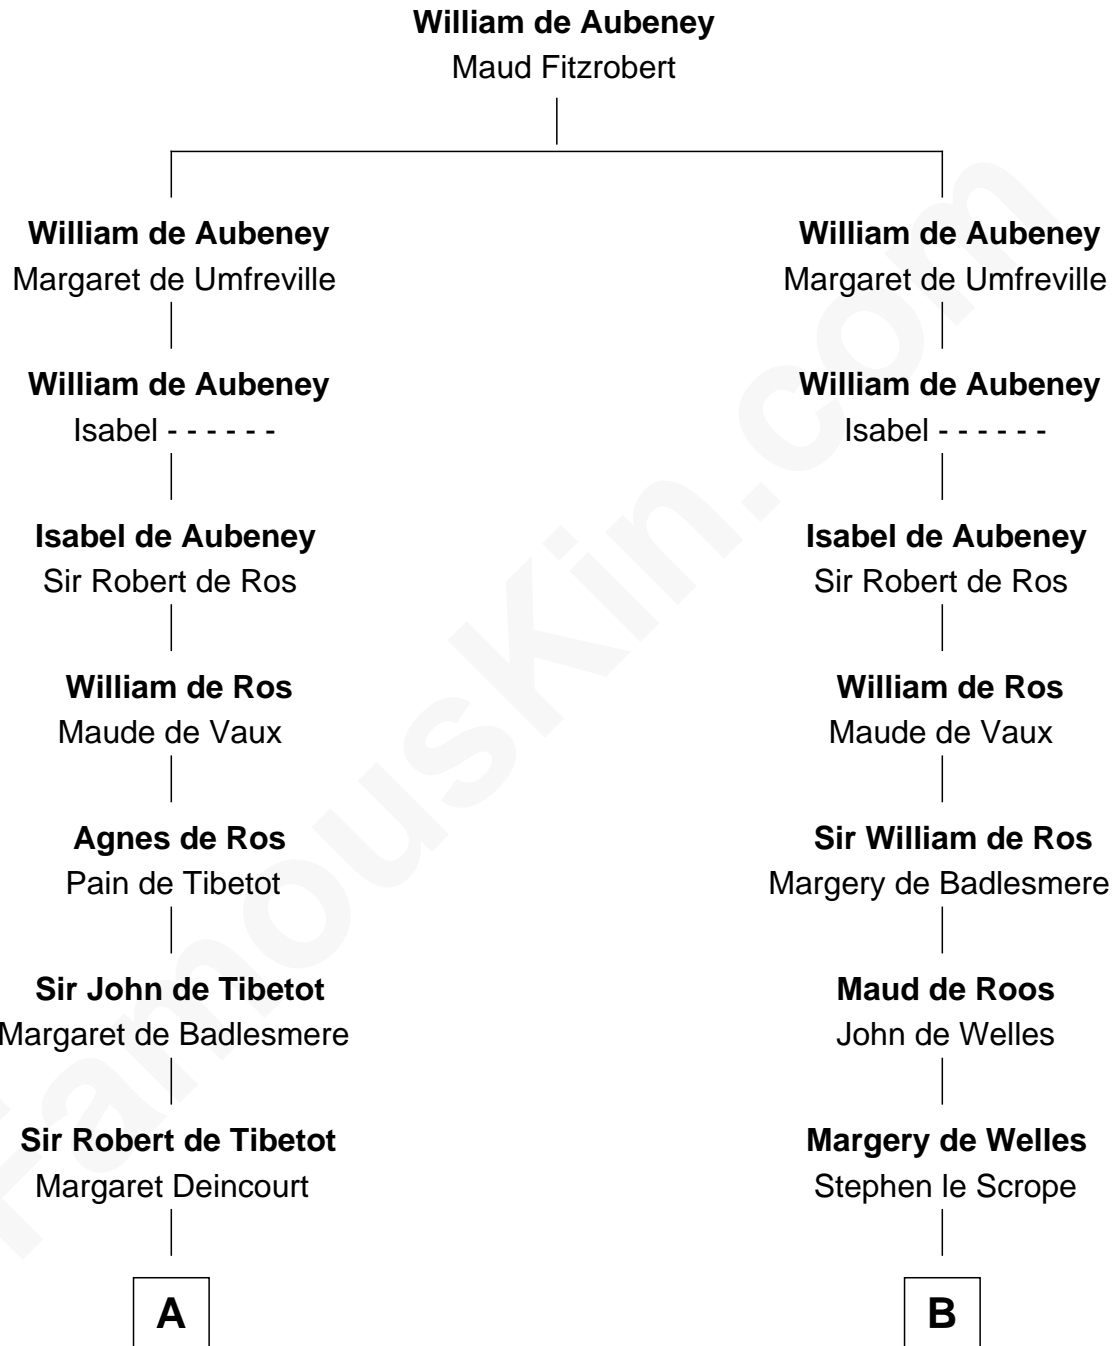

FamousKin.com Relationship Chart of

Henry Lee III

9th Governor of Virginia

14th cousin 7 times removed of

Edmund Waller

English Poet and Politician

C

—
Mary Isham
Col. William Randolph

—
Elizabeth Randolph
Richard Bland

—
Mary Bland
Henry Lee

—
Col. Henry Lee
Lucy Grymes

—
Henry Lee III
Light-Horse Harry

FamousKin.com