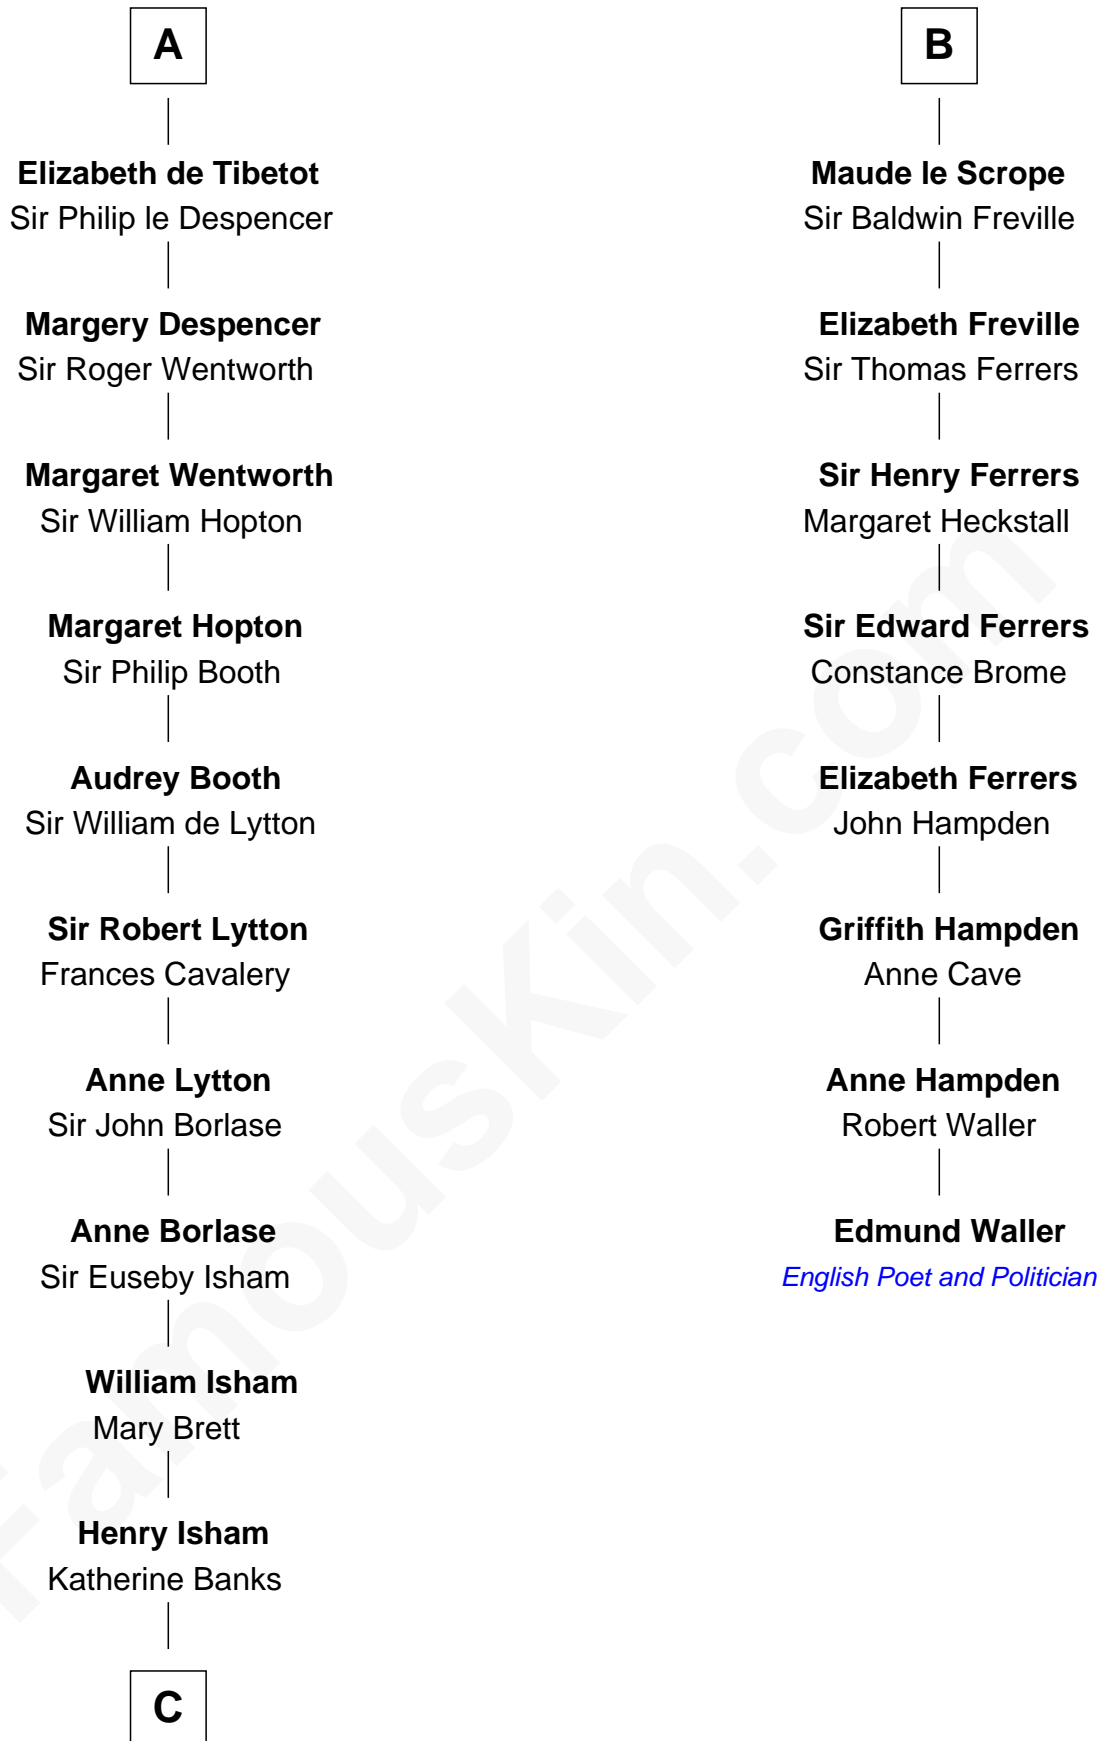

FamousKin.com Relationship Chart of

Henry Lee III

9th Governor of Virginia

14th cousin 7 times removed of

Edmund Waller

English Poet and Politician

C

—
Mary Isham
Col. William Randolph

—
Elizabeth Randolph
Richard Bland

—
Mary Bland
Henry Lee

—
Col. Henry Lee
Lucy Grymes

—
Henry Lee III
Light-Horse Harry

FamousKin.com