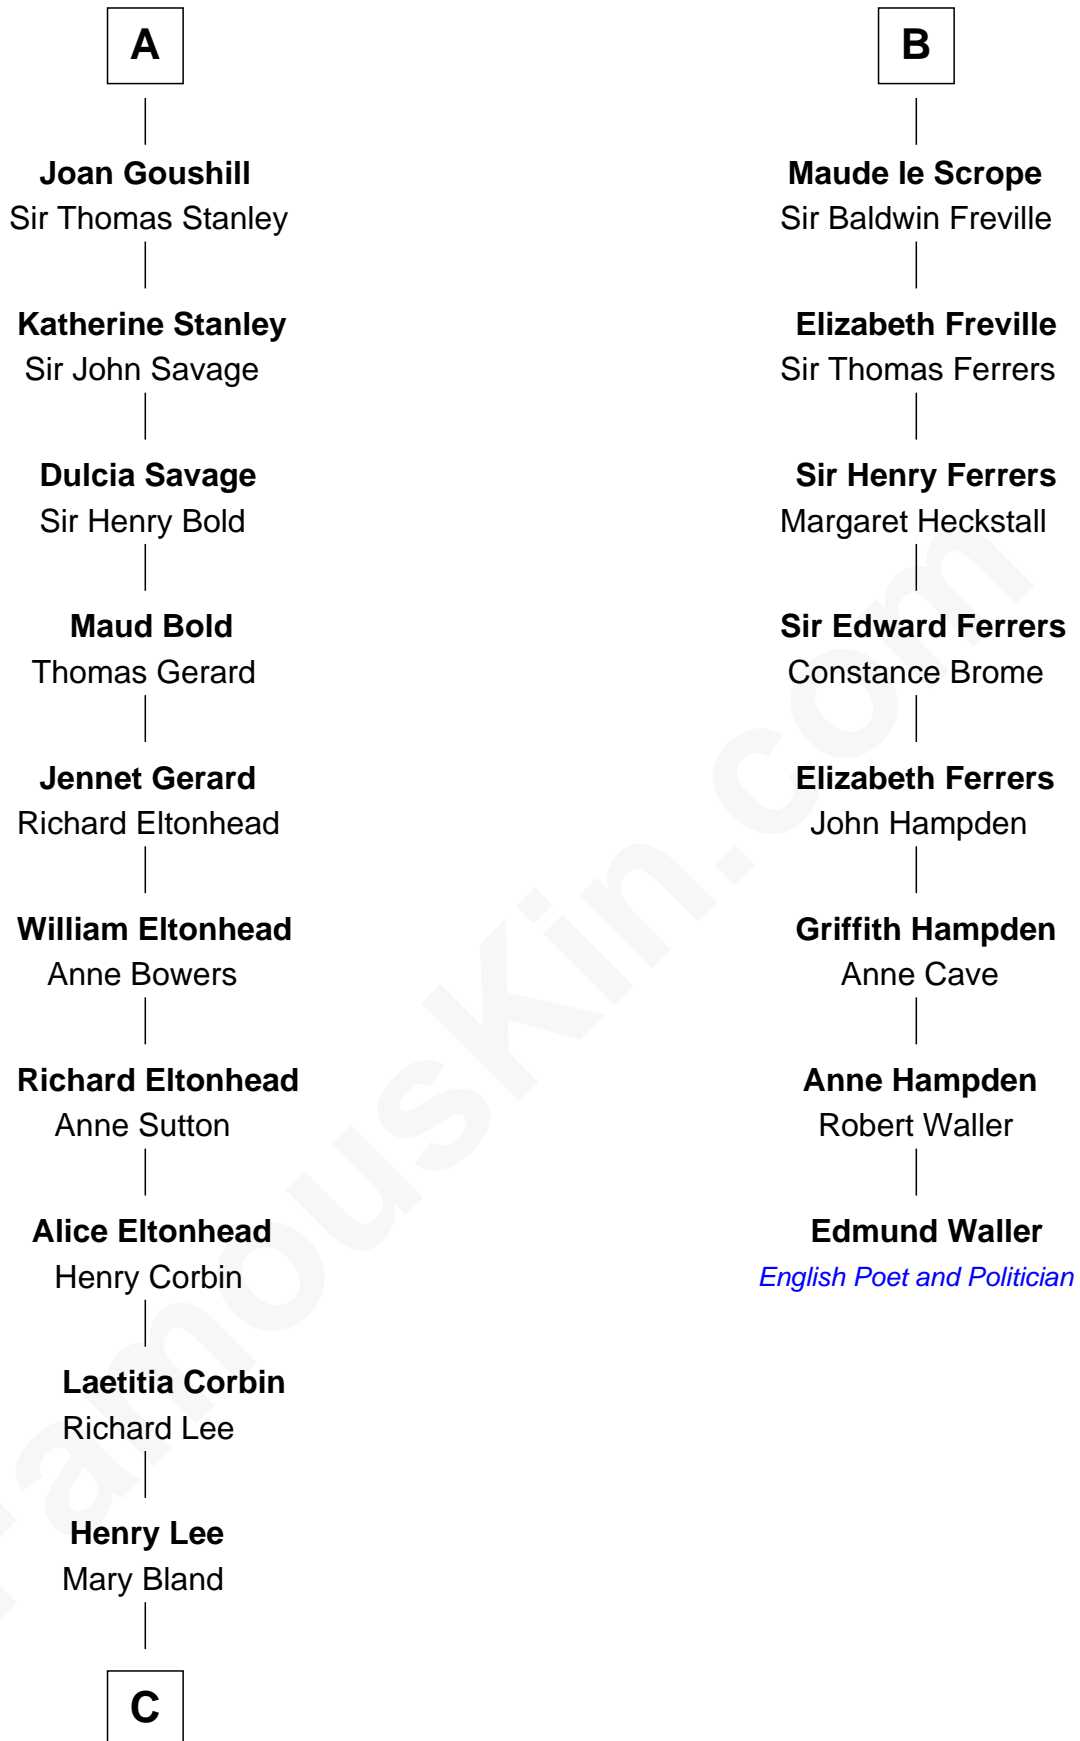

# FamousKin.com Relationship Chart of

**Henry Lee III**

*9th Governor of Virginia*

14th cousin 4 times removed of

**Edmund Waller**

*English Poet and Politician*

**C**

Col. Henry Lee  
Lucy Grymes  
Henry Lee III  
*Light-Horse Harry*

FamousKin.com