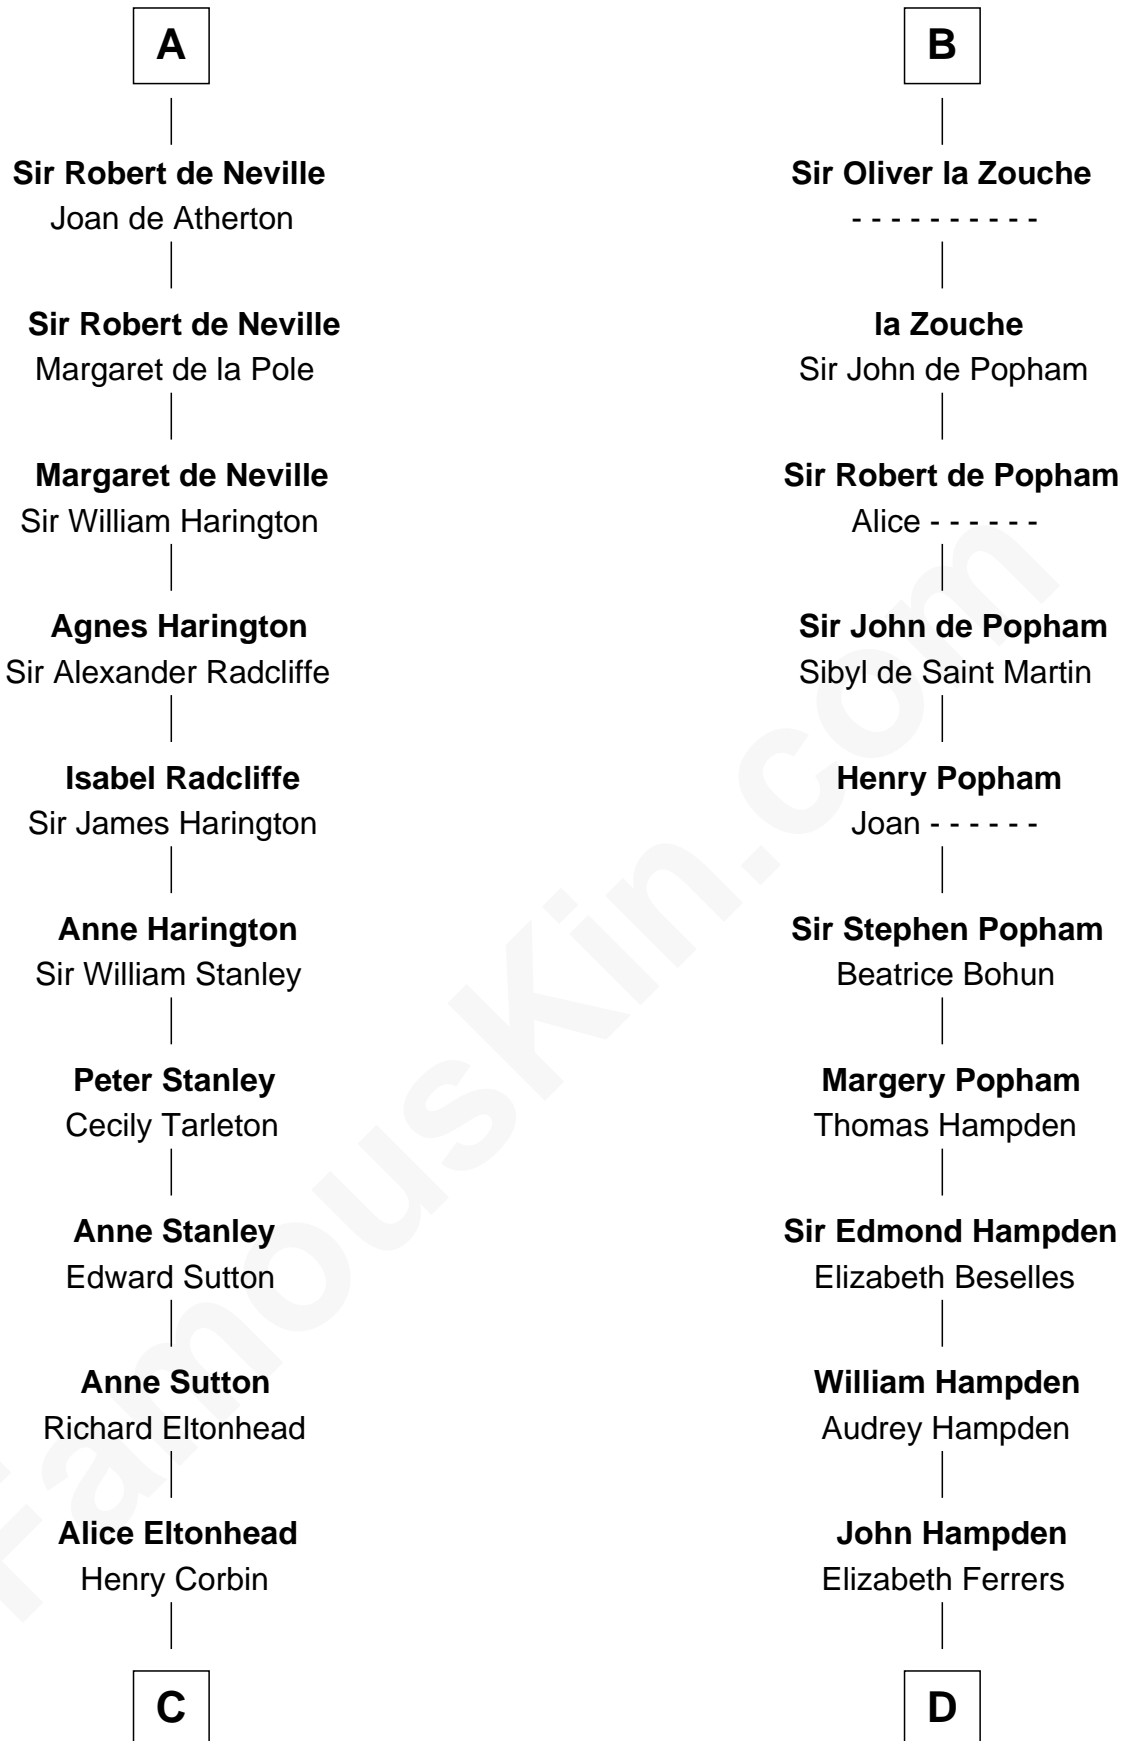

FamousKin.com

Relationship Chart of

Henry Lee III

9th Governor of Virginia

19th cousin 1 time removed of

Edmund Waller

English Poet and Politician

Maldred of Carlisle and Allendale

Edith of Northumbria

C

Laetitia Corbin

Richard Lee

Henry Lee

Mary Bland

Col. Henry Lee

Lucy Grymes