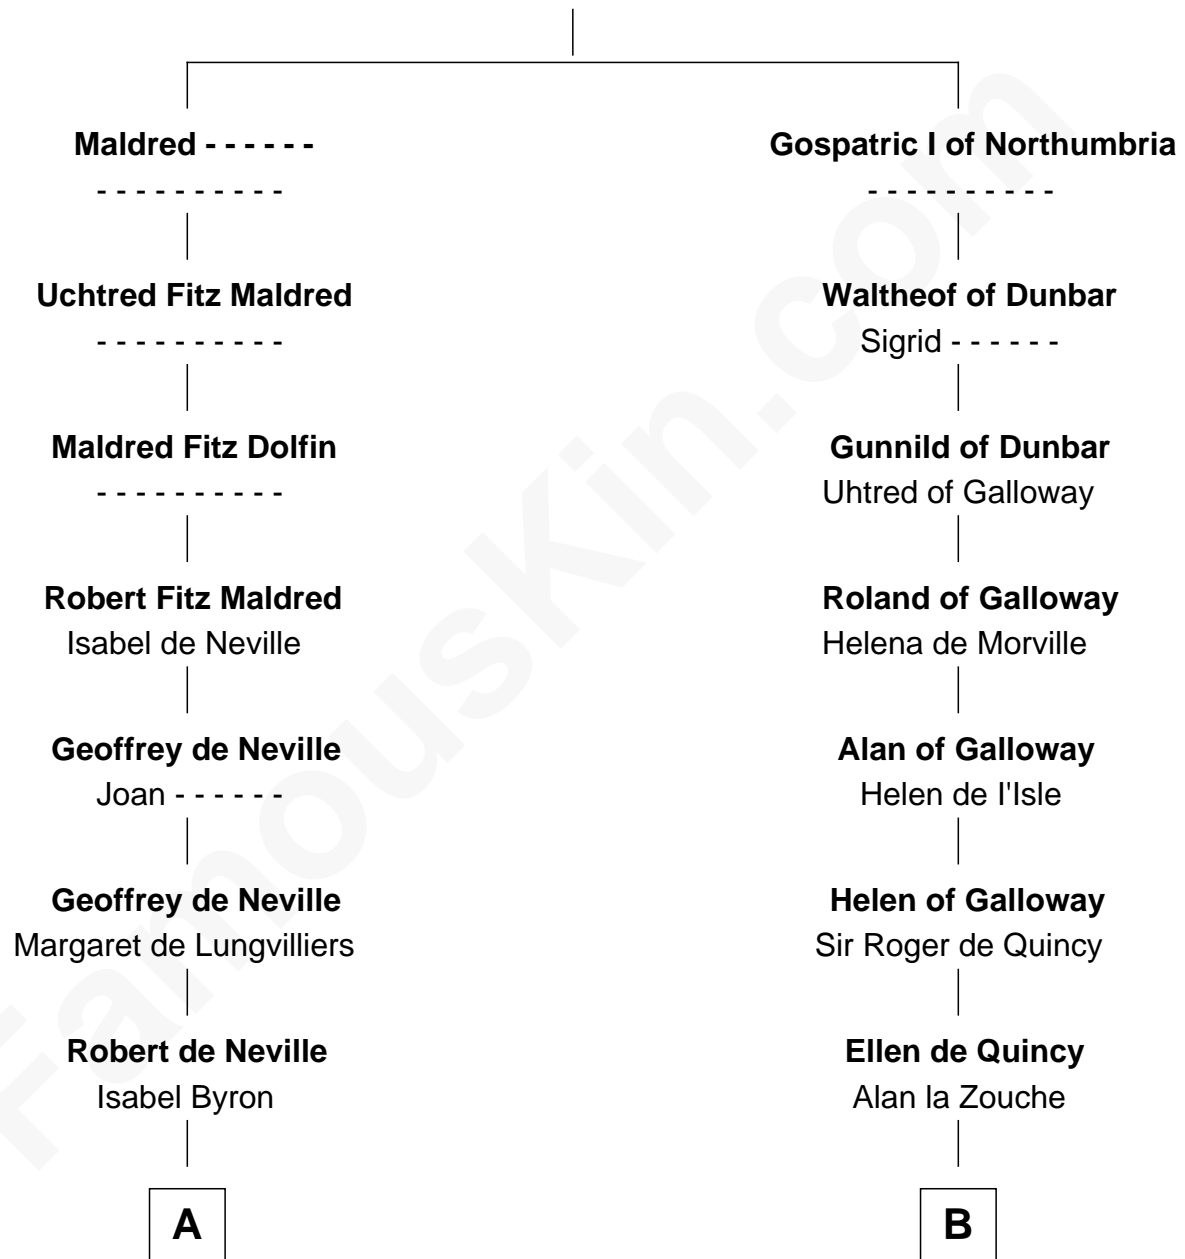

FamousKin.com

Relationship Chart of

Henry Lee III

9th Governor of Virginia

19th cousin 1 time removed of

Edmund Waller

English Poet and Politician

Maldred of Carlisle and Allendale

Edith of Northumbria

C

Laetitia Corbin

Richard Lee

Henry Lee

Mary Bland

Col. Henry Lee

Lucy Grymes

Henry Lee III

Light-Horse Harry

D

Griffith Hampden

Anne Cave

Anne Hampden

Robert Waller

Edmund Waller

English Poet and Politician