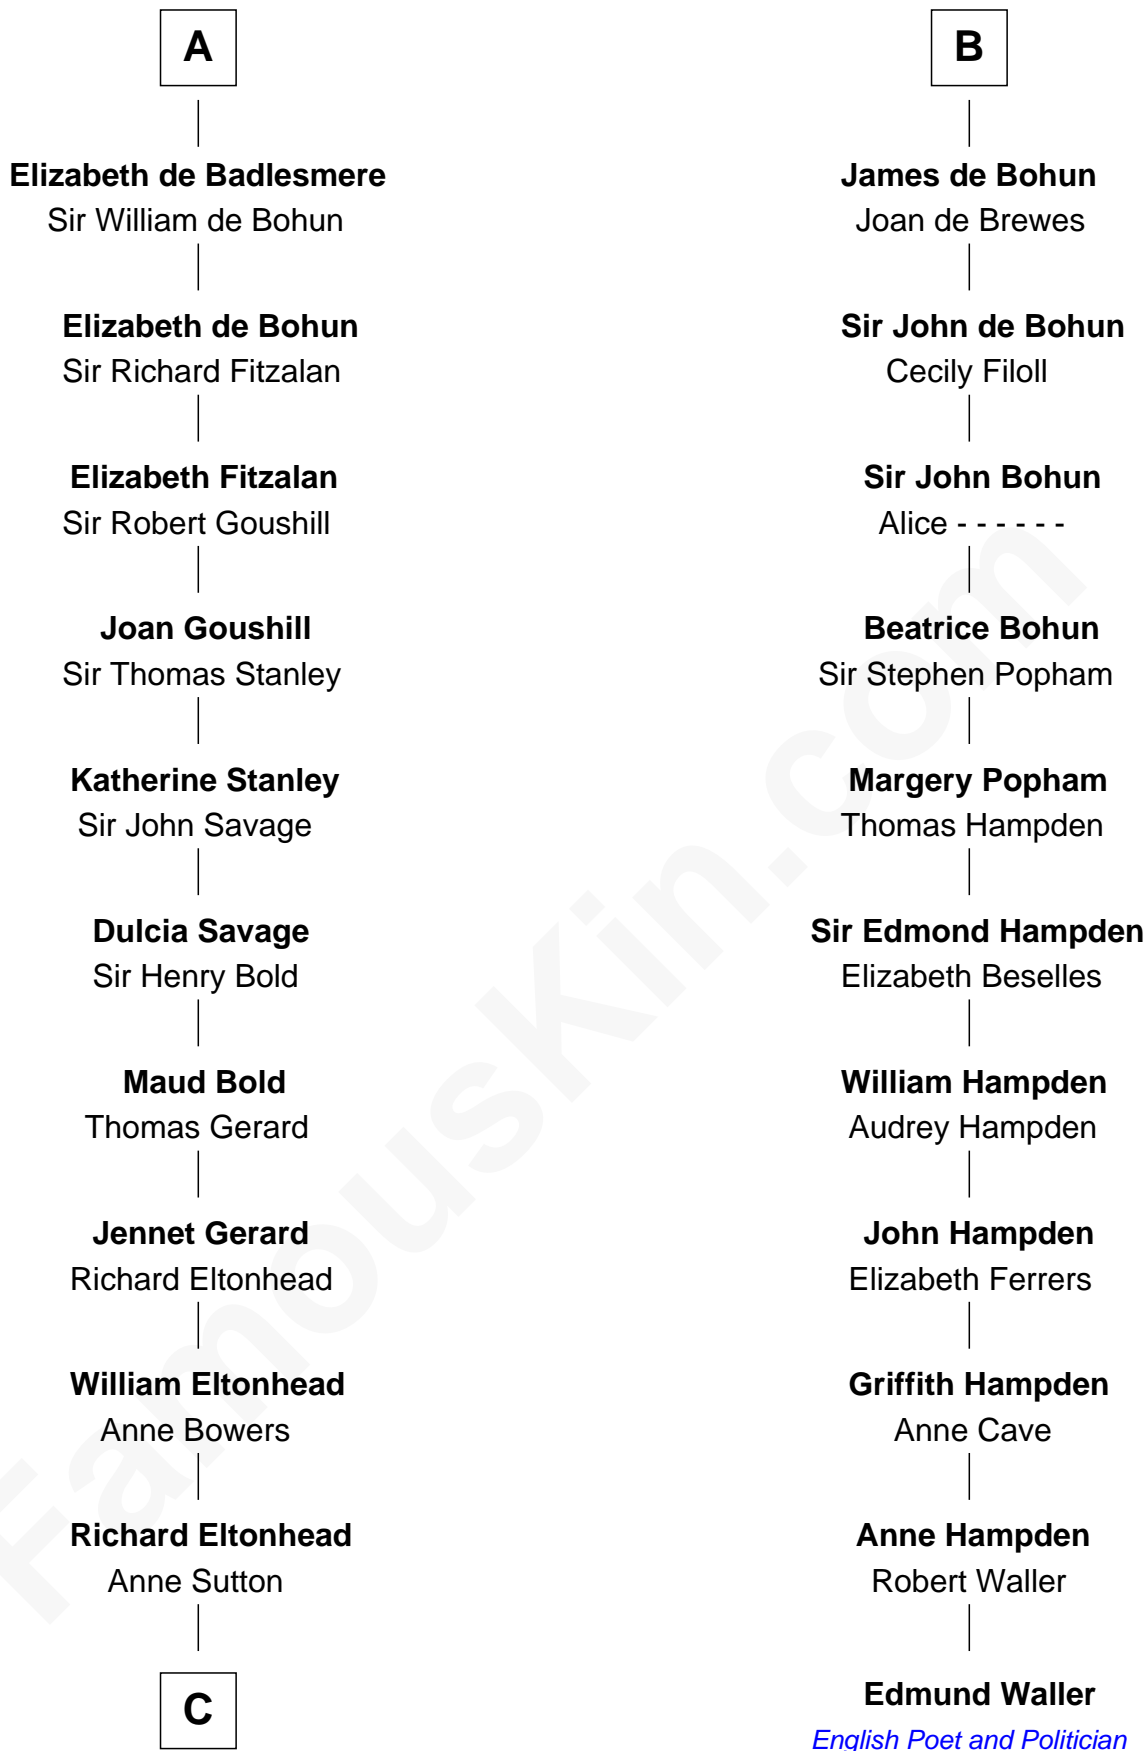

FamousKin.com Relationship Chart of

Henry Lee III

9th Governor of Virginia

17th cousin 4 times removed of

Edmund Waller

English Poet and Politician

C

—
Alice Eltonhead

Henry Corbin

—
Laetitia Corbin

Richard Lee

—
Henry Lee

Mary Bland

—
Col. Henry Lee

Lucy Grymes

—
Henry Lee III

Light-Horse Harry

FamousKin.com