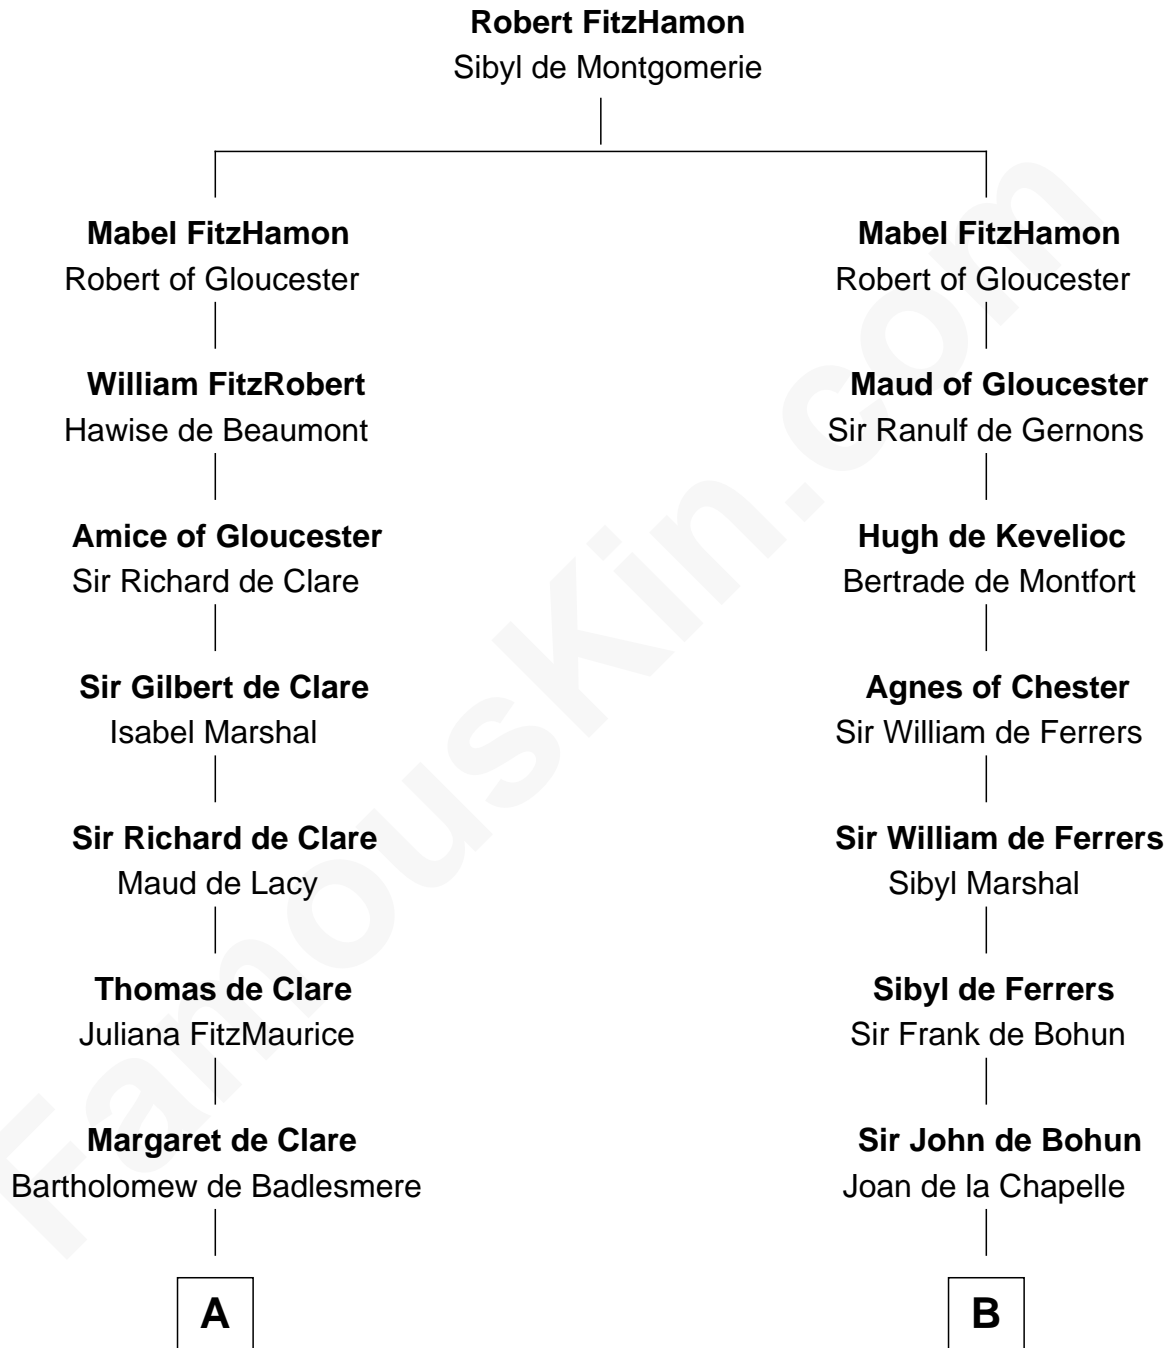

FamousKin.com Relationship Chart of

Henry Lee III

9th Governor of Virginia

17th cousin 4 times removed of

Edmund Waller

English Poet and Politician

C

—
Alice Eltonhead

Henry Corbin

—
Laetitia Corbin

Richard Lee

—
Henry Lee

Mary Bland

—
Col. Henry Lee

Lucy Grymes

—
Henry Lee III

Light-Horse Harry

FamousKin.com