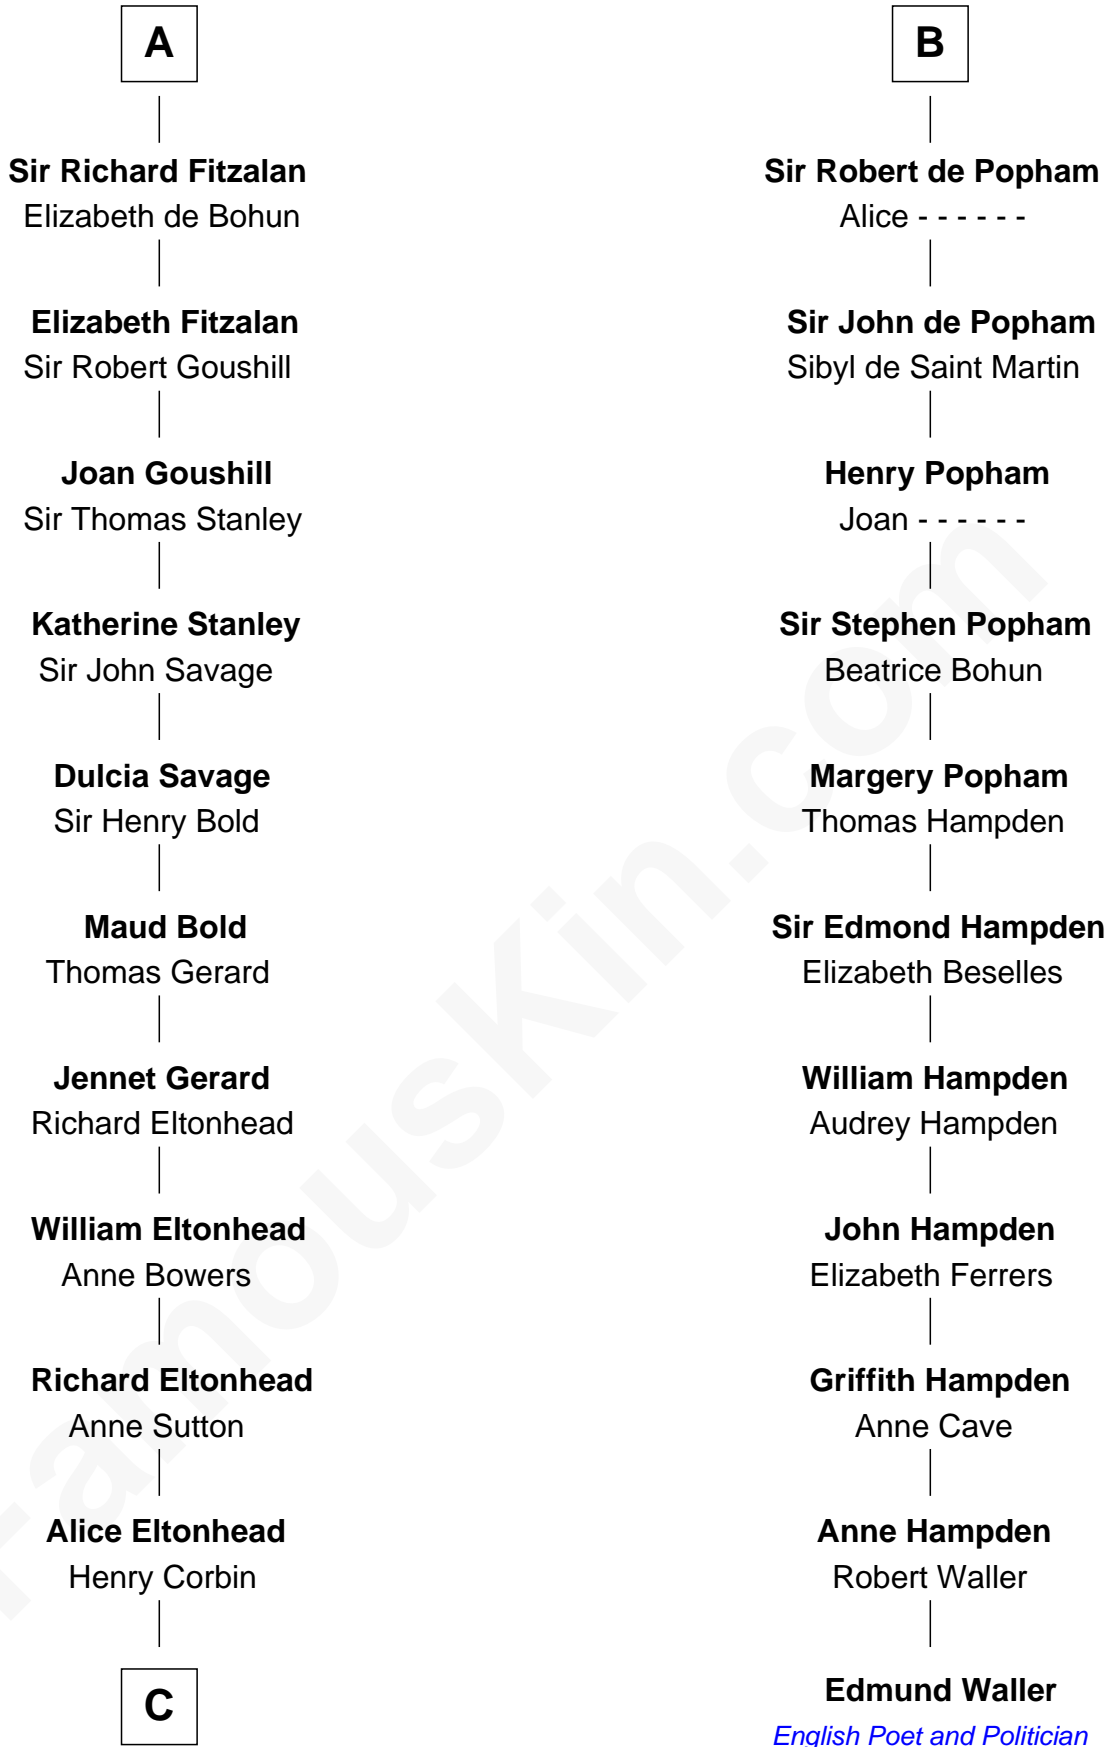

FamousKin.com Relationship Chart of

Henry Lee III

9th Governor of Virginia

17th cousin 3 times removed of

Edmund Waller

English Poet and Politician

Gundred de Warenne

*with husband
Roger de Newburgh*

*with husband
William I de Lancaster*

Waleran de Newburgh

Alice de Harcourt

Avise of Lancaster

Richard de Morville

Alice de Newburgh

William Mauduit

Helena de Morville

Sir Roger de Quincy

Isabella de Beauchamp

Sir Patrick de Chaworth

Ellen de Quincy

Alan la Zouche

Maud de Chaworth

Henry Plantagenet

Sir Oliver la Zouche

Eleanor Plantagenet

Richard Fitzalan

la Zouche

Sir John de Popham

A

B

C

—
Laetitia Corbin