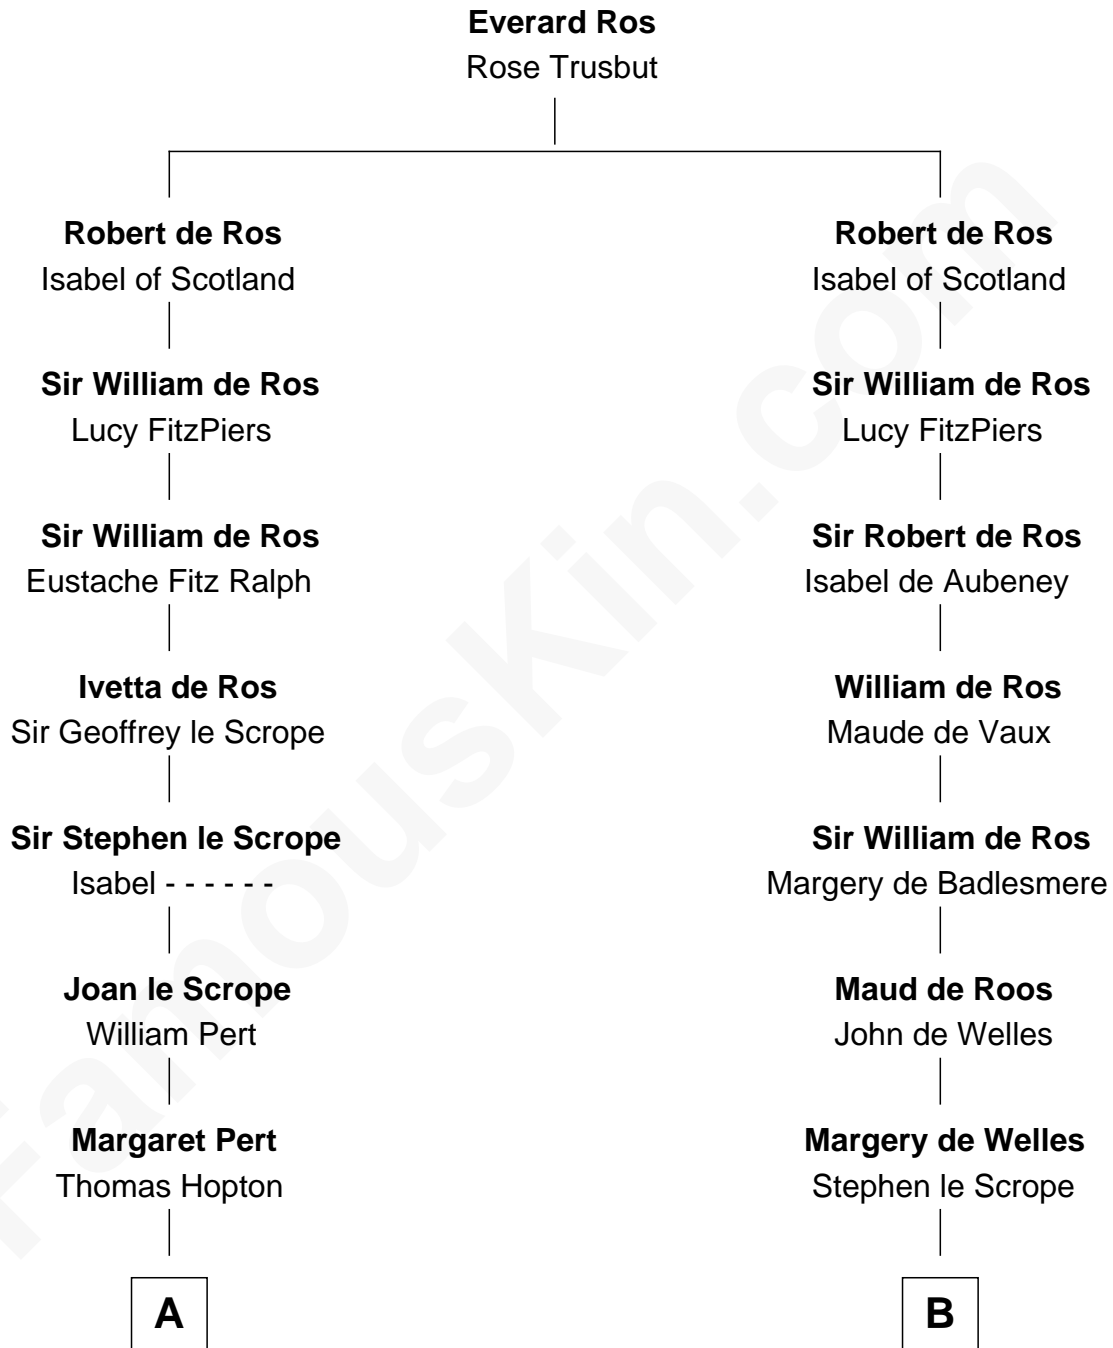

FamousKin.com Relationship Chart of

Henry Lee III

9th Governor of Virginia

14th cousin 6 times removed of

Edmund Waller

English Poet and Politician

C

—
Elizabeth Randolph

Richard Bland

—
Mary Bland

Henry Lee

—
Col. Henry Lee

Lucy Grymes

—
Henry Lee III

Light-Horse Harry

FamousKin.com