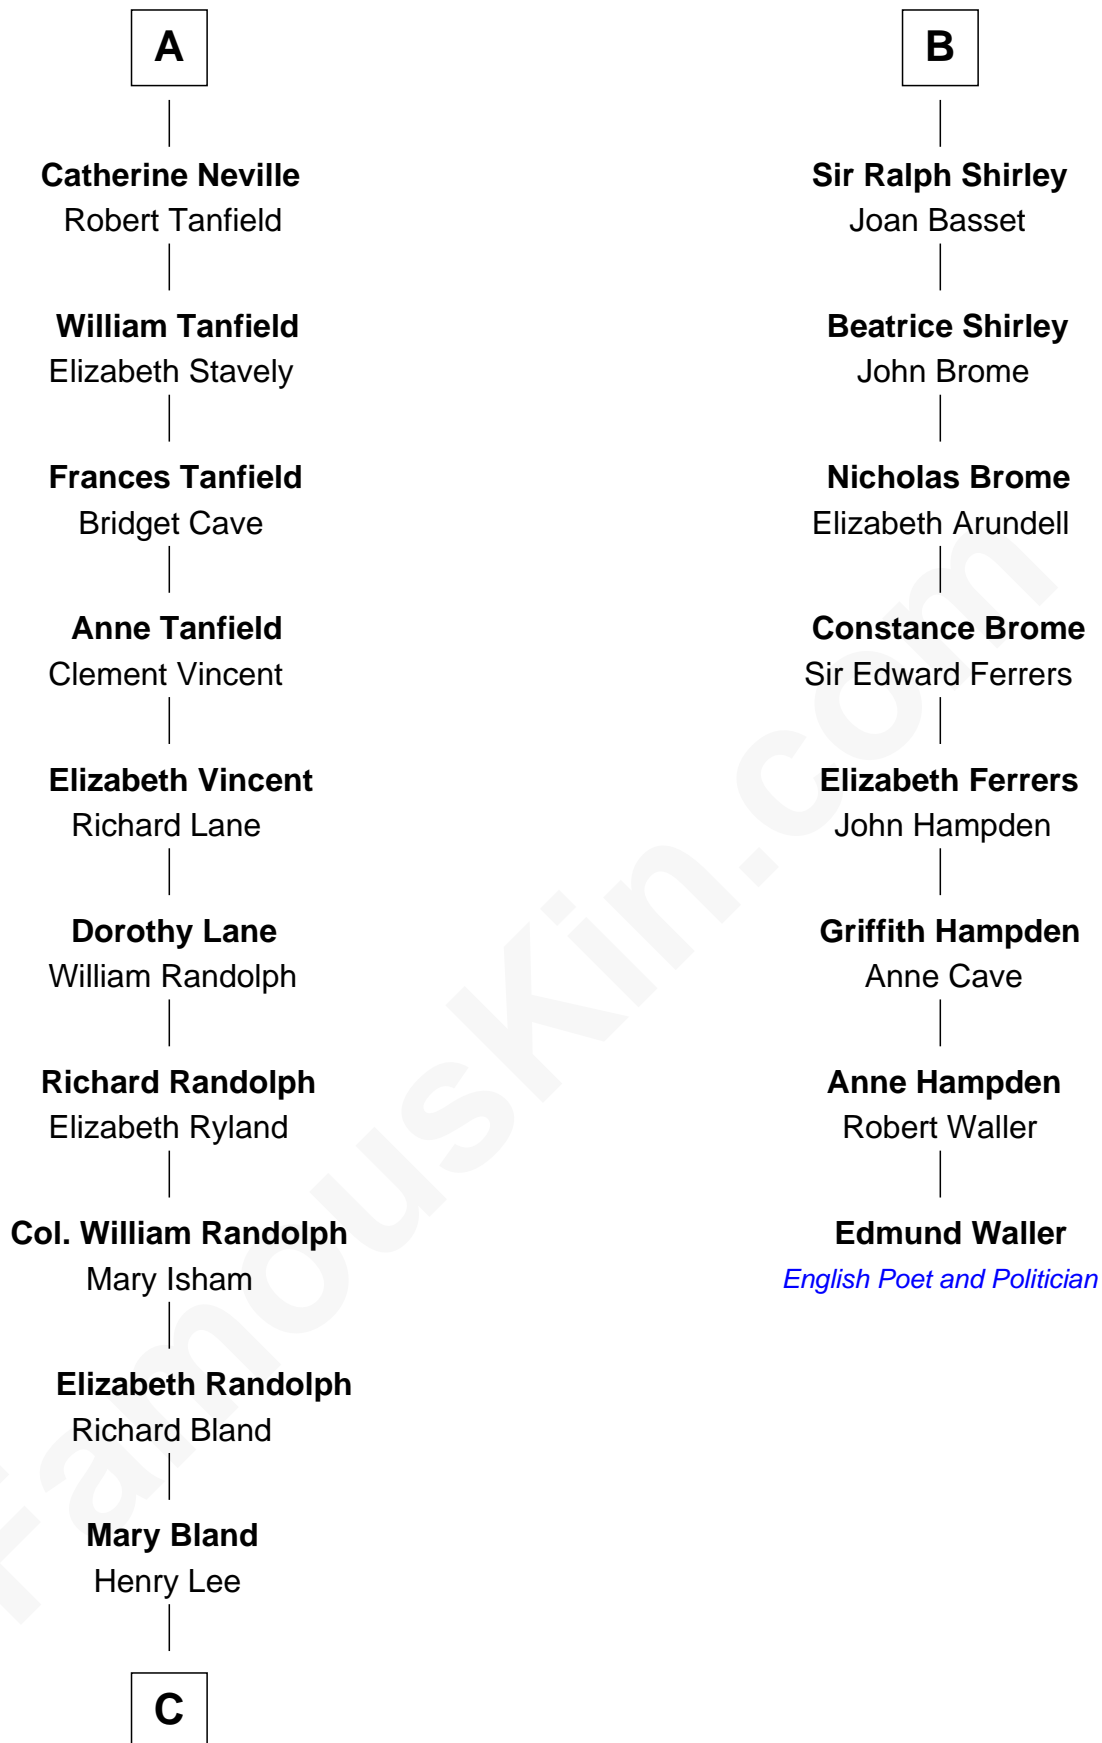

FamousKin.com Relationship Chart of

Henry Lee III

9th Governor of Virginia

14th cousin 4 times removed of

Edmund Waller

English Poet and Politician

Ralph de Mainwaring

Amice de Chester

Sir Hugh de Meynell

Isabel de Meynell

Sir Thomas de Shirley

Sir Hugh Shirley

Beatrice Brewes

B

C

Col. Henry Lee
Lucy Grymes