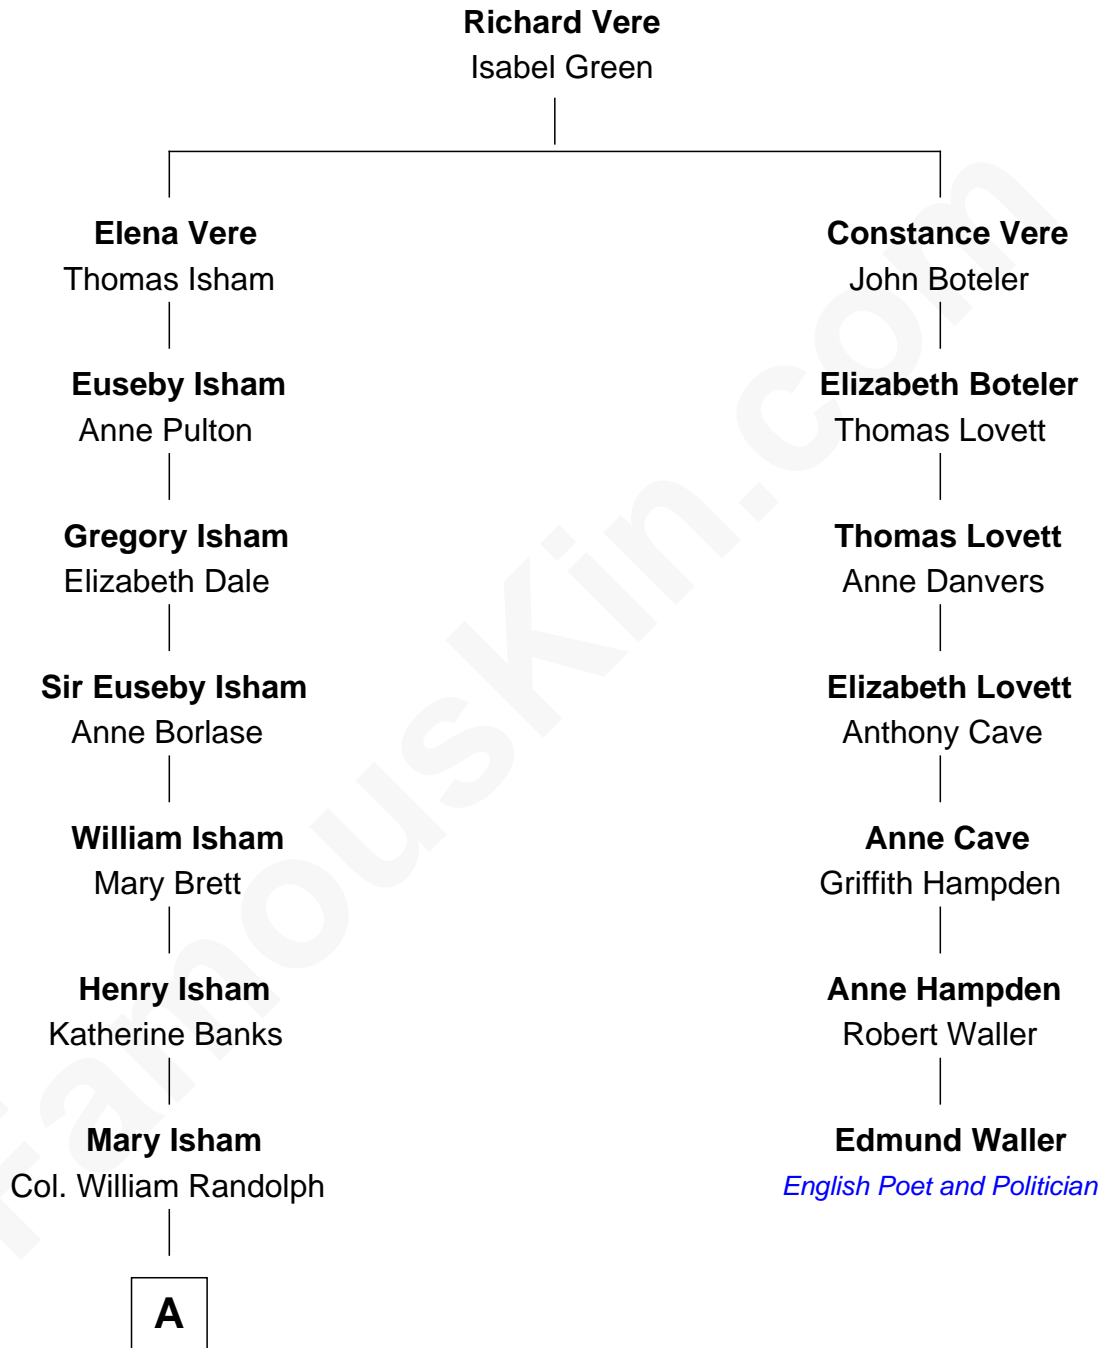

FamousKin.com Relationship Chart of

Henry Lee III

9th Governor of Virginia

6th cousin 4 times removed of

Edmund Waller

English Poet and Politician

A

—
Elizabeth Randolph

Richard Bland

—
Mary Bland

Henry Lee

—
Col. Henry Lee

Lucy Grymes

—
Henry Lee III

Light-Horse Harry

FamousKin.com