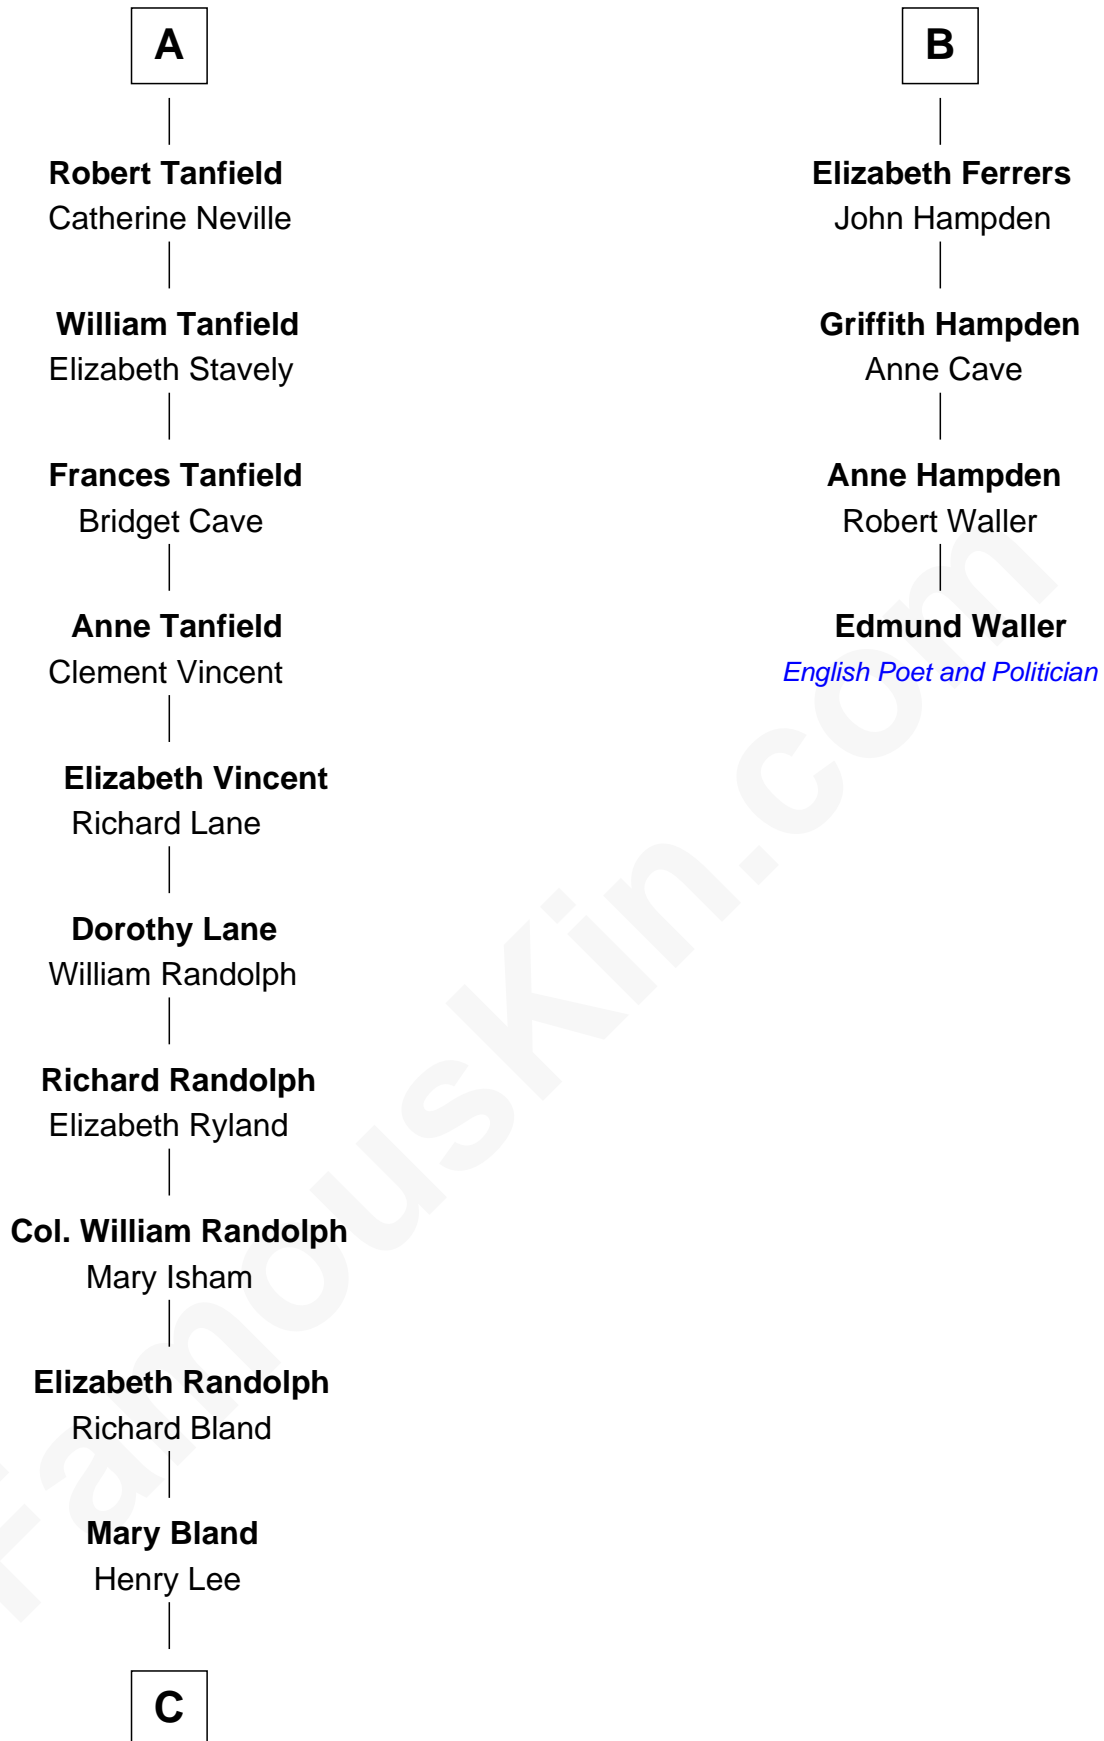

FamousKin.com Relationship Chart of

Henry Lee III

9th Governor of Virginia

10th cousin 8 times removed of

Edmund Waller

English Poet and Politician

Sir Nicholas Audley

Joan Martin