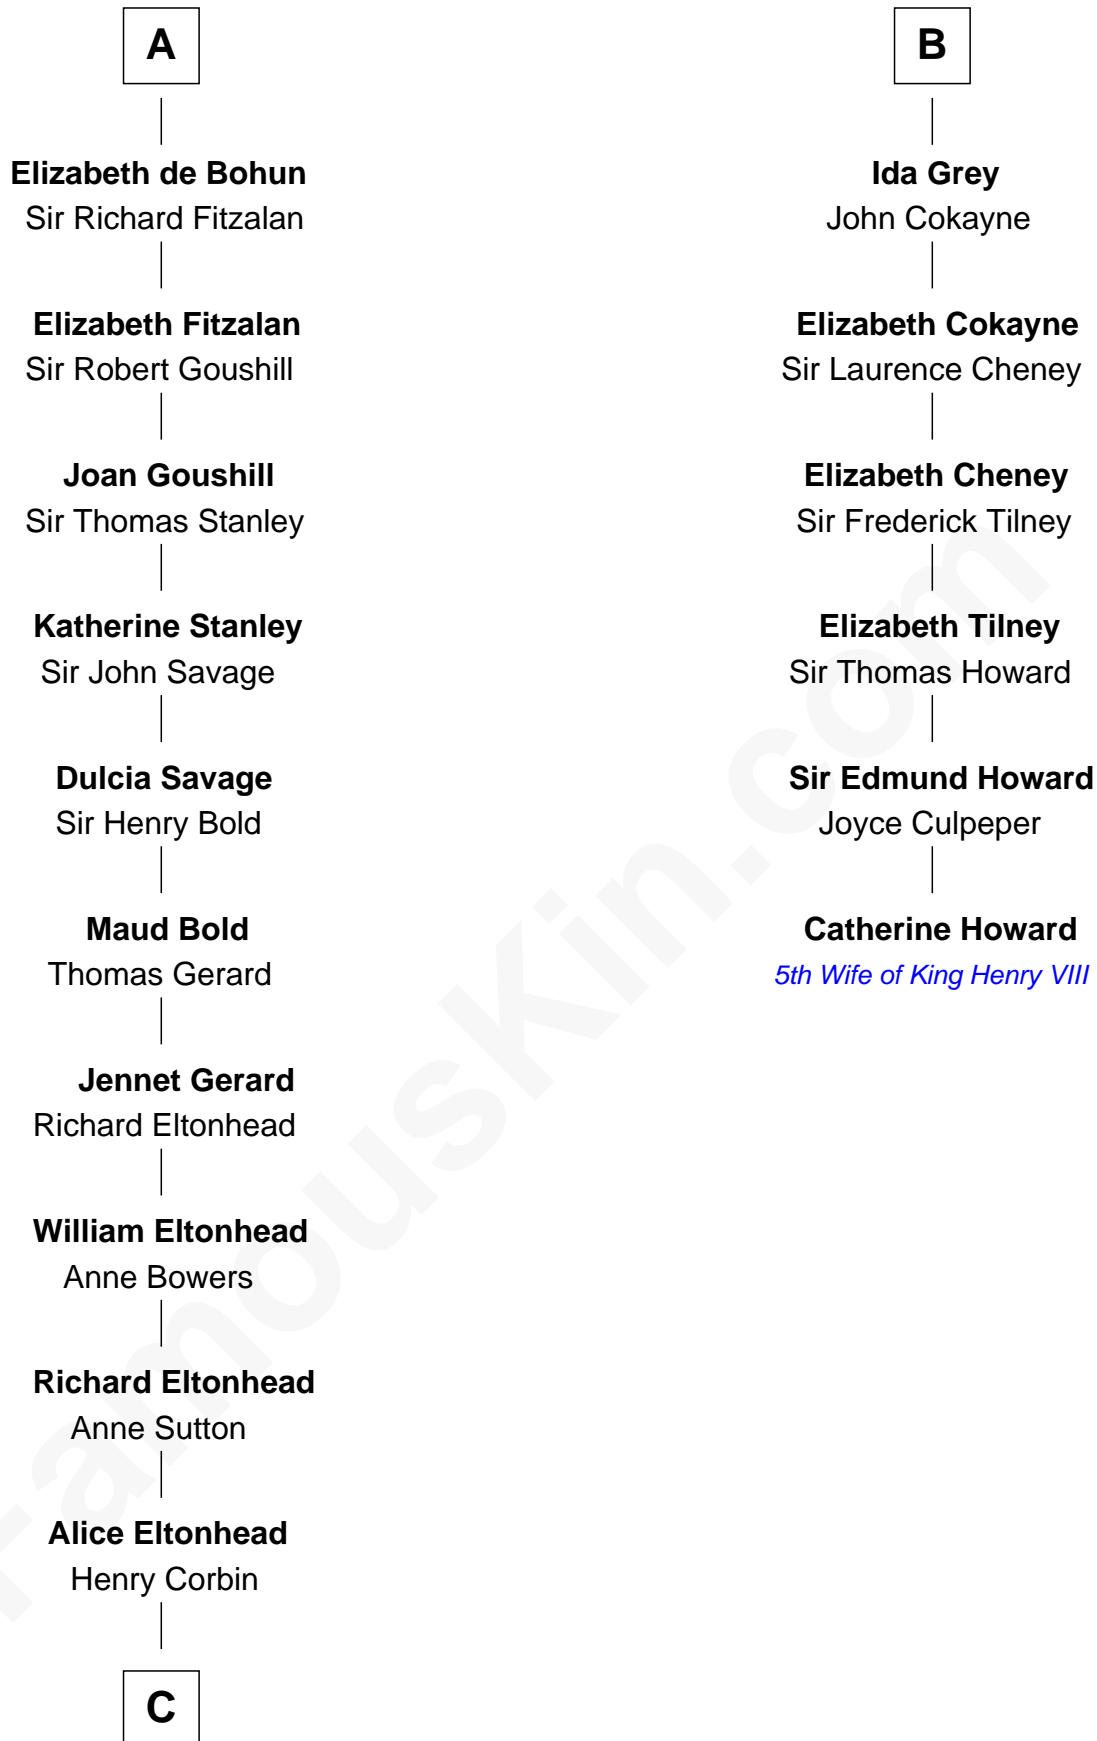

FamousKin.com

Relationship Chart of

Henry Lee III

9th Governor of Virginia

12th cousin 8 times removed of

Catherine Howard

5th Wife of King Henry VIII

Hamelin de Warenne

Isabel de Warenne

C

—
Laetitia Corbin

Richard Lee

—
Henry Lee

Mary Bland

—
Col. Henry Lee

Lucy Grymes

—
Henry Lee III

Light-Horse Harry

FamousKin.com