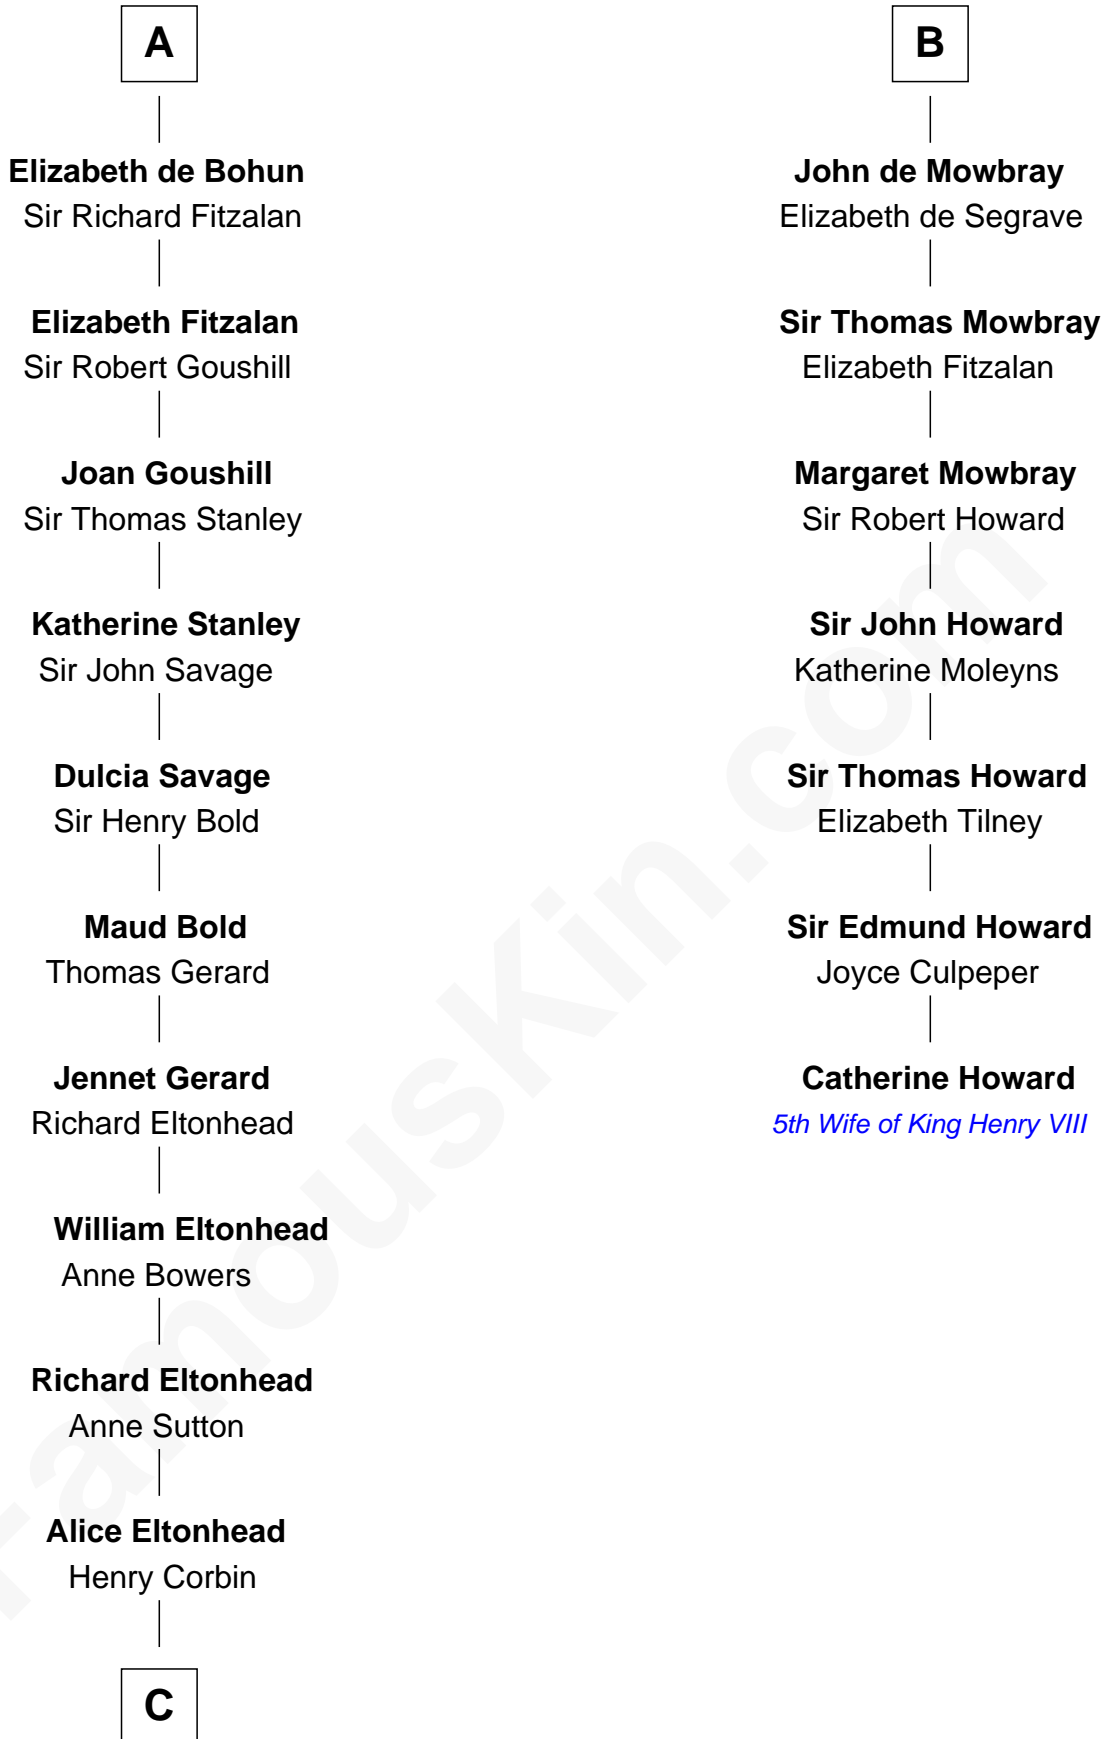

## Relationship Chart of

### Henry Lee III

9th Governor of Virginia

13th cousin 7 times removed of

### Catherine Howard

5th Wife of King Henry VIII

Walter of Salisbury

**C**

—  
**Laetitia Corbin**

Richard Lee

—  
**Henry Lee**

Mary Bland