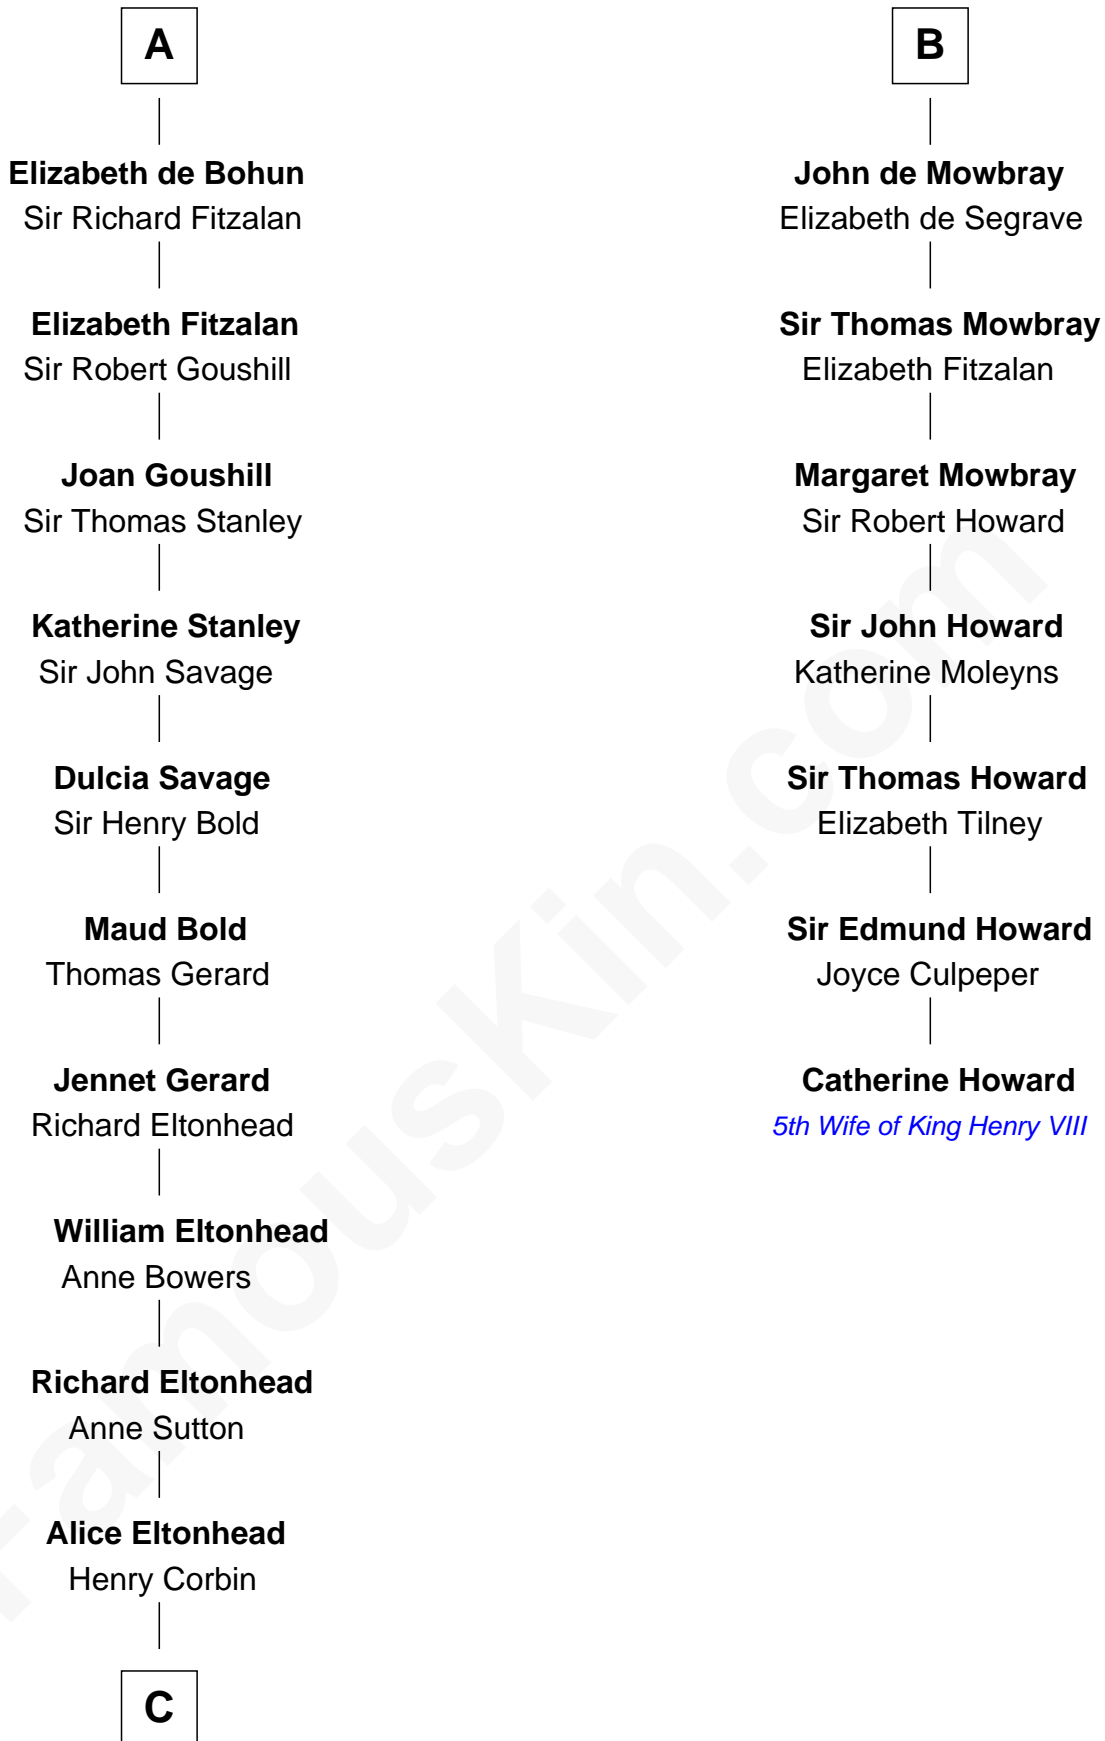

FamousKin.com

Relationship Chart of

Henry Lee III

9th Governor of Virginia

13th cousin 7 times removed of

Catherine Howard

5th Wife of King Henry VIII

Dermot MacMurrough

Mor O'Toole

C

—
Laetitia Corbin

Richard Lee

—
Henry Lee

Mary Bland

—
Col. Henry Lee

Lucy Grymes

—
Henry Lee III

Light-Horse Harry

FamousKin.com