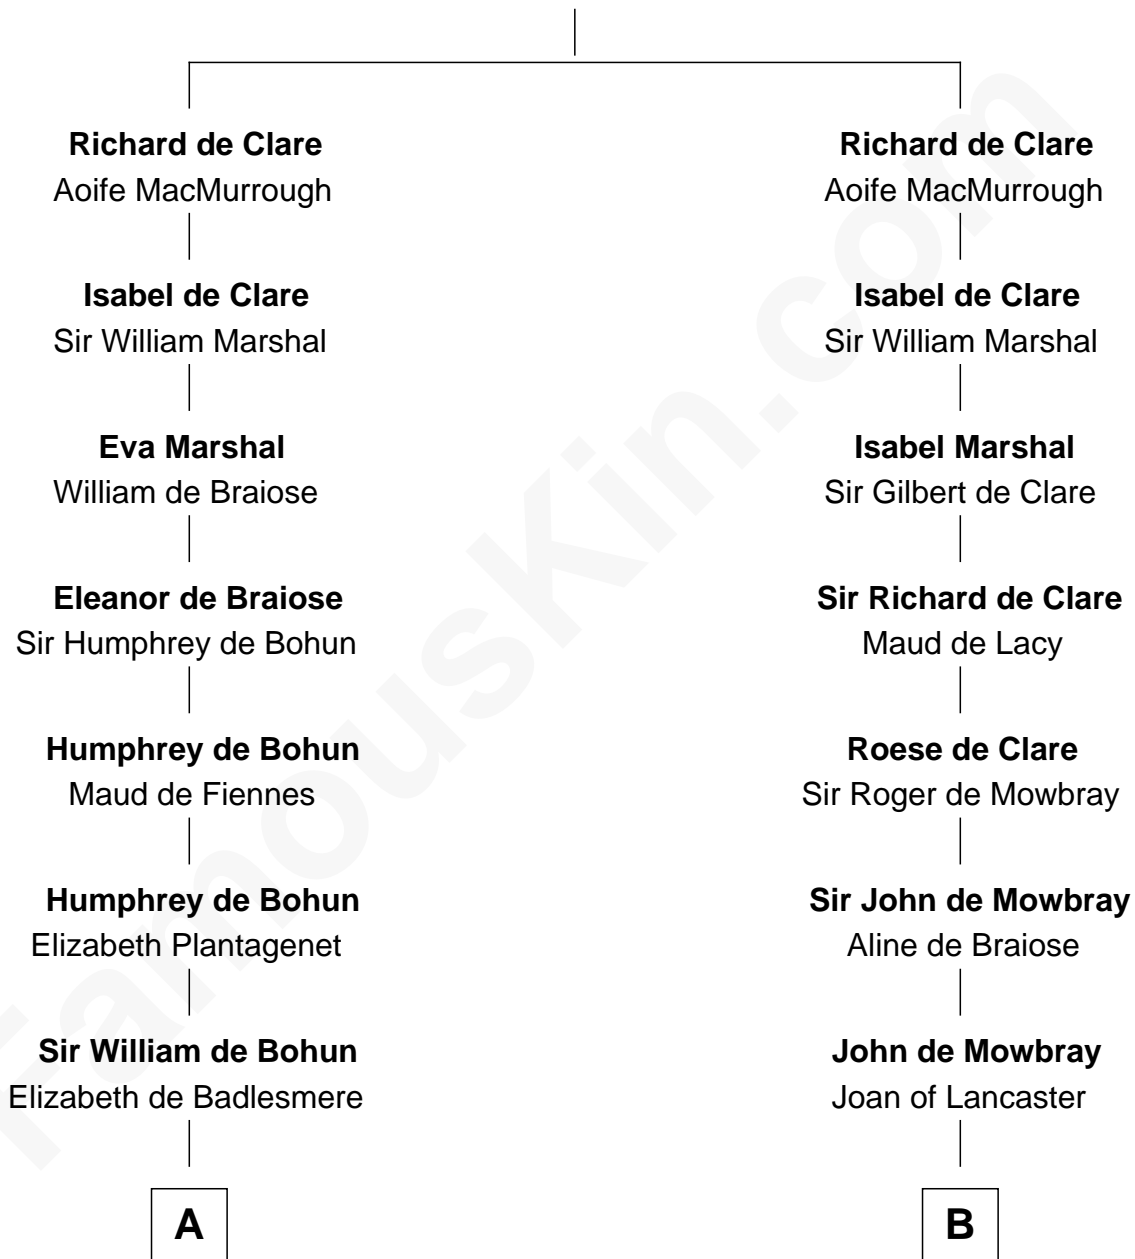

## Relationship Chart of

### Henry Lee III

9th Governor of Virginia

13th cousin 7 times removed of

### Catherine Howard

5th Wife of King Henry VIII

**Gilbert Fitzgilbert de Clare**

Isabel de Beaumont

**C**

—  
**Laetitia Corbin**

Richard Lee

—  
**Henry Lee**