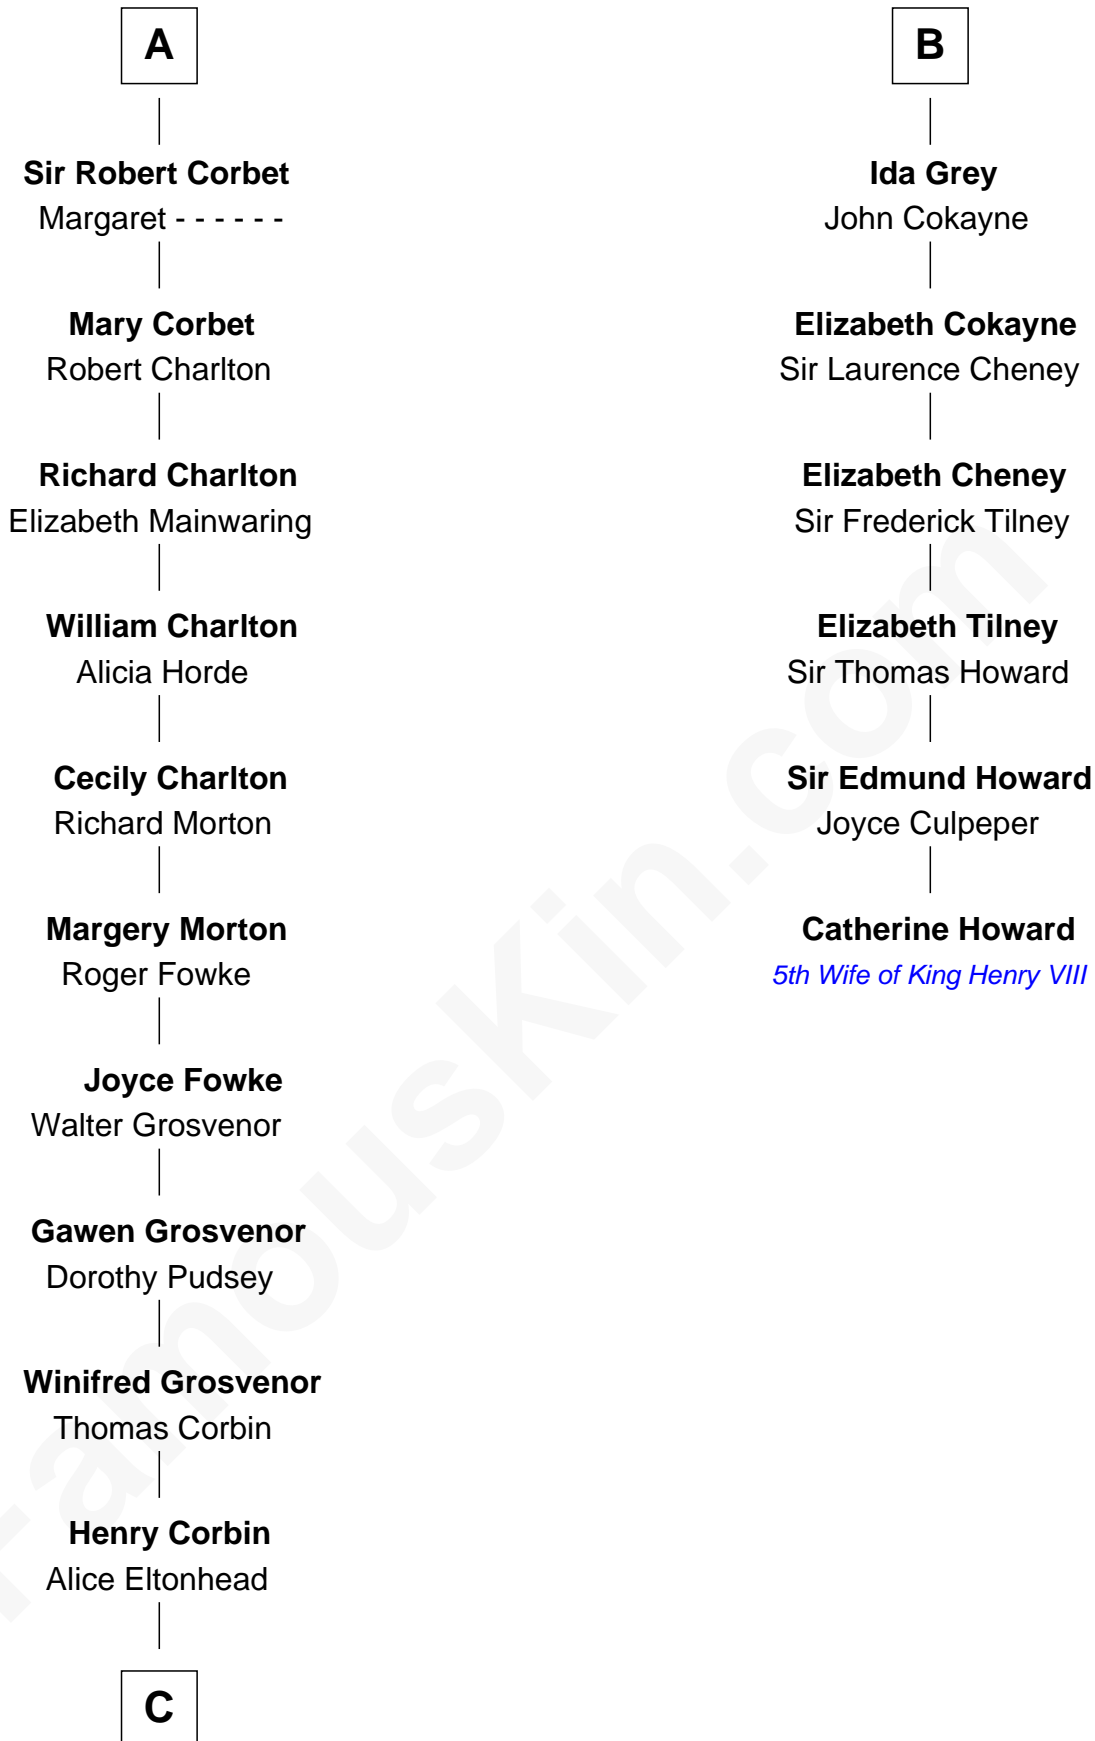

FamousKin.com

Relationship Chart of

Henry Lee III

9th Governor of Virginia

12th cousin 8 times removed of

Catherine Howard

5th Wife of King Henry VIII

Simon III de Montfort

Sir John de Hastings

Isabel de Valence

Elizabeth de Hastings

Sir Roger de Grey

Sir Reynold de Grey

Eleanor le Strange

B

C