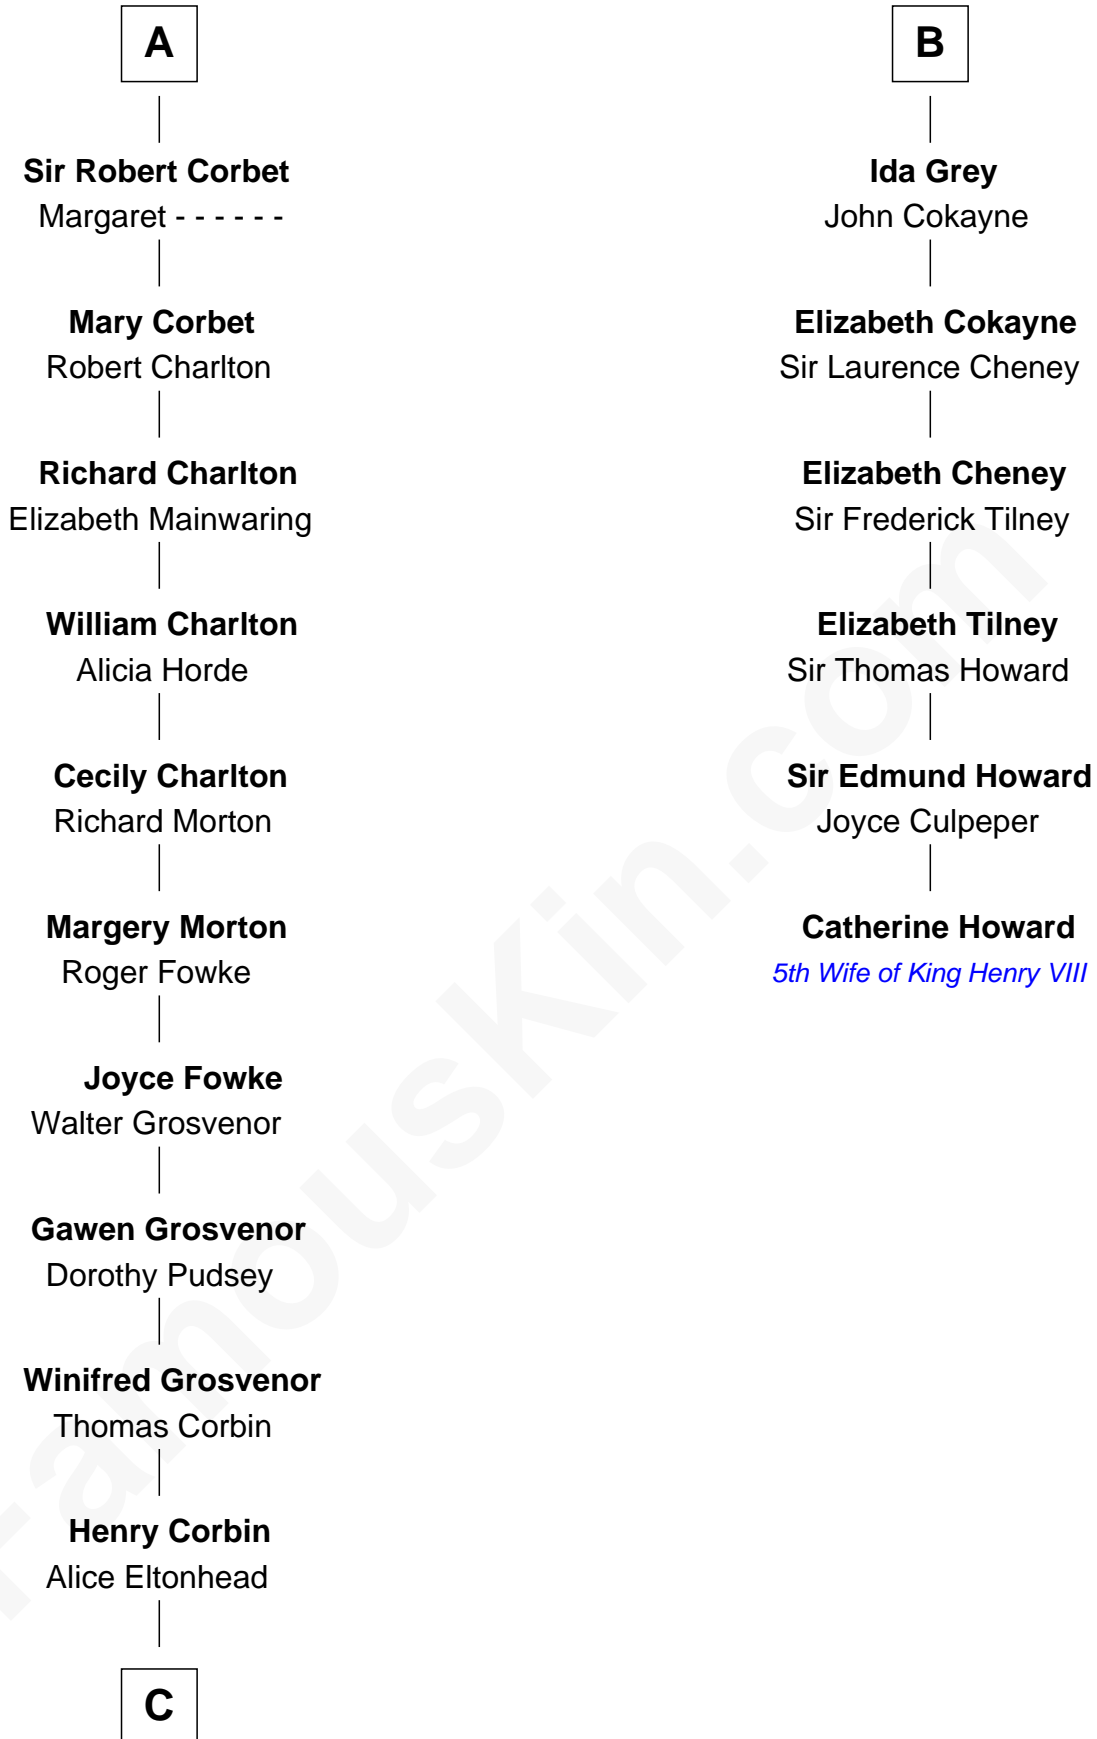

FamousKin.com

Relationship Chart of

Henry Lee III

9th Governor of Virginia

12th cousin 8 times removed of

Catherine Howard

5th Wife of King Henry VIII

Sir Ranulf de Gernons

Maud of Gloucester

C

—
Laetitia Corbin

Richard Lee

—
Henry Lee

Mary Bland

—
Col. Henry Lee

Lucy Grymes

—
Henry Lee III

Light-Horse Harry

FamousKin.com