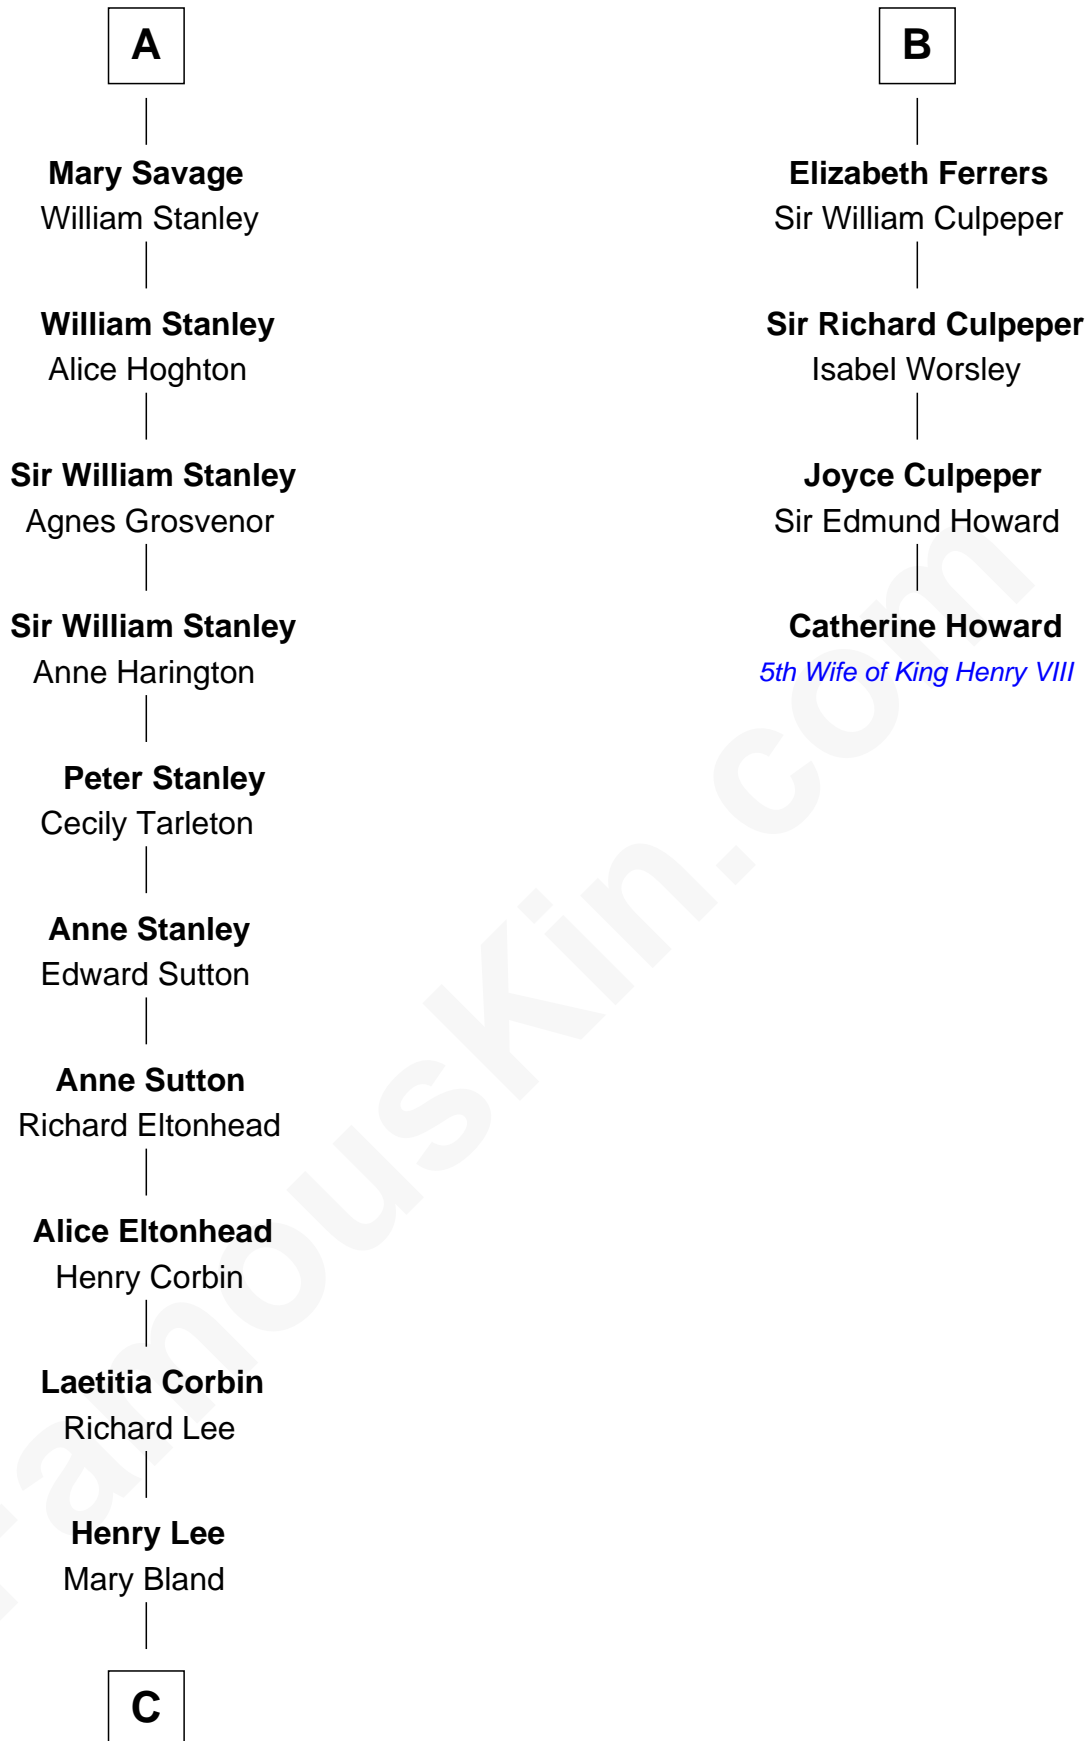

FamousKin.com

Relationship Chart of

Henry Lee III

9th Governor of Virginia

10th cousin 8 times removed of

Catherine Howard

5th Wife of King Henry VIII

C

Col. Henry Lee

Lucy Grymes

Henry Lee III

Light-Horse Harry

FamousKin.com