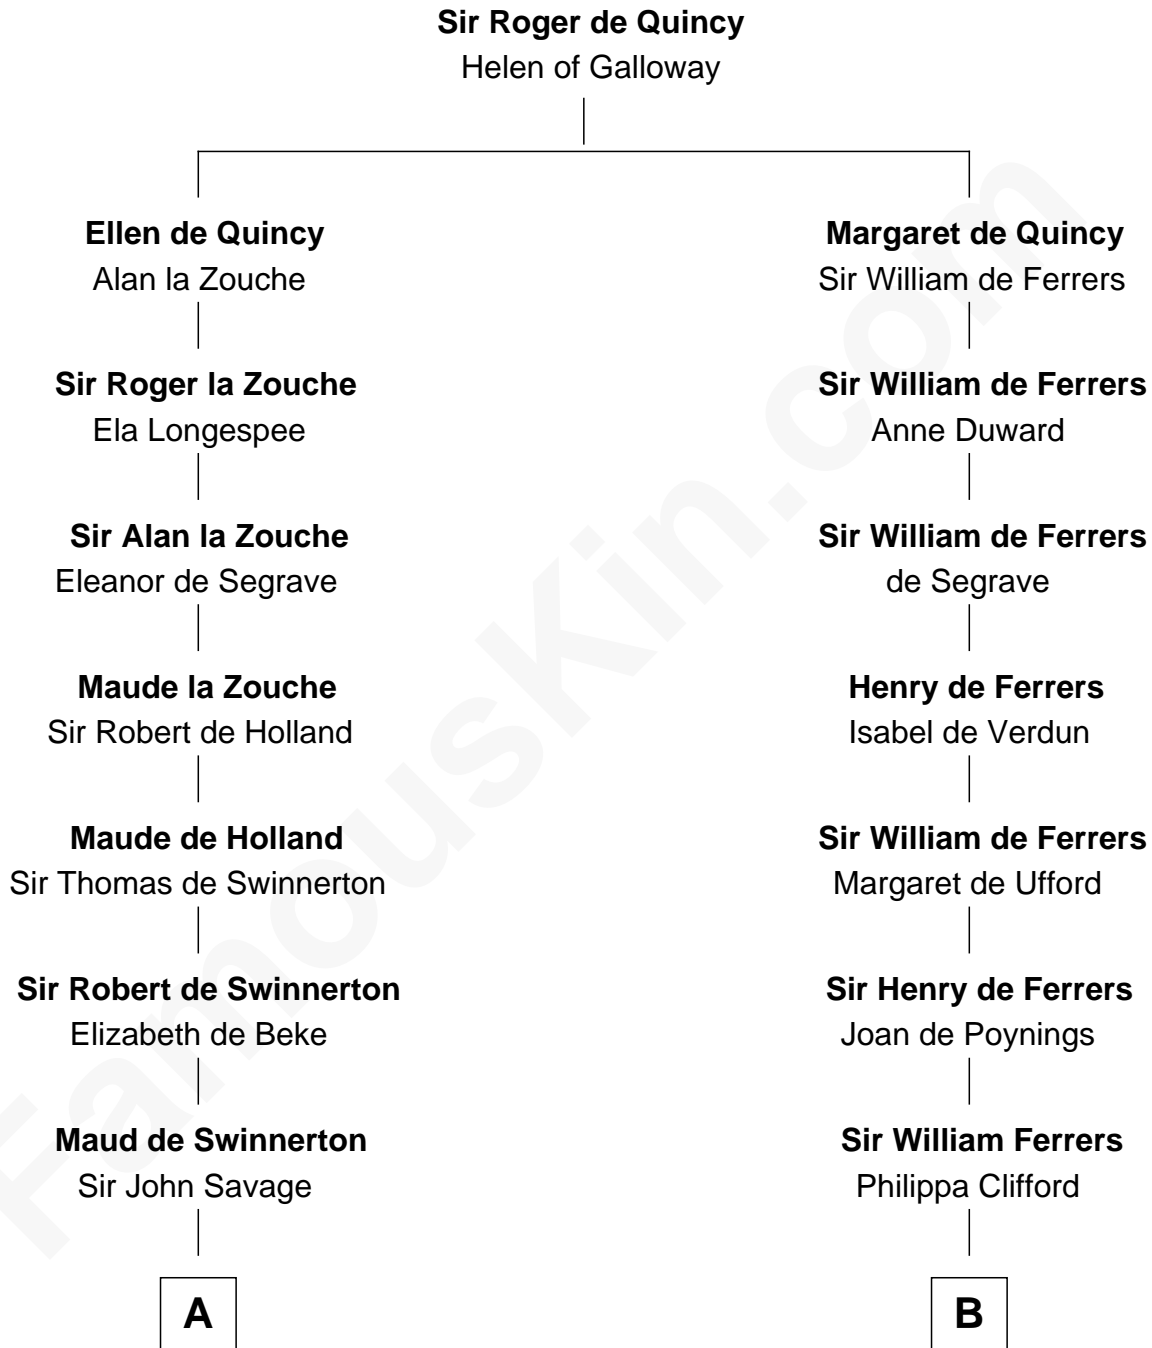

FamousKin.com

Relationship Chart of

Henry Lee III

9th Governor of Virginia

10th cousin 8 times removed of

Catherine Howard

5th Wife of King Henry VIII

C

Col. Henry Lee

Lucy Grymes

Henry Lee III

Light-Horse Harry

FamousKin.com