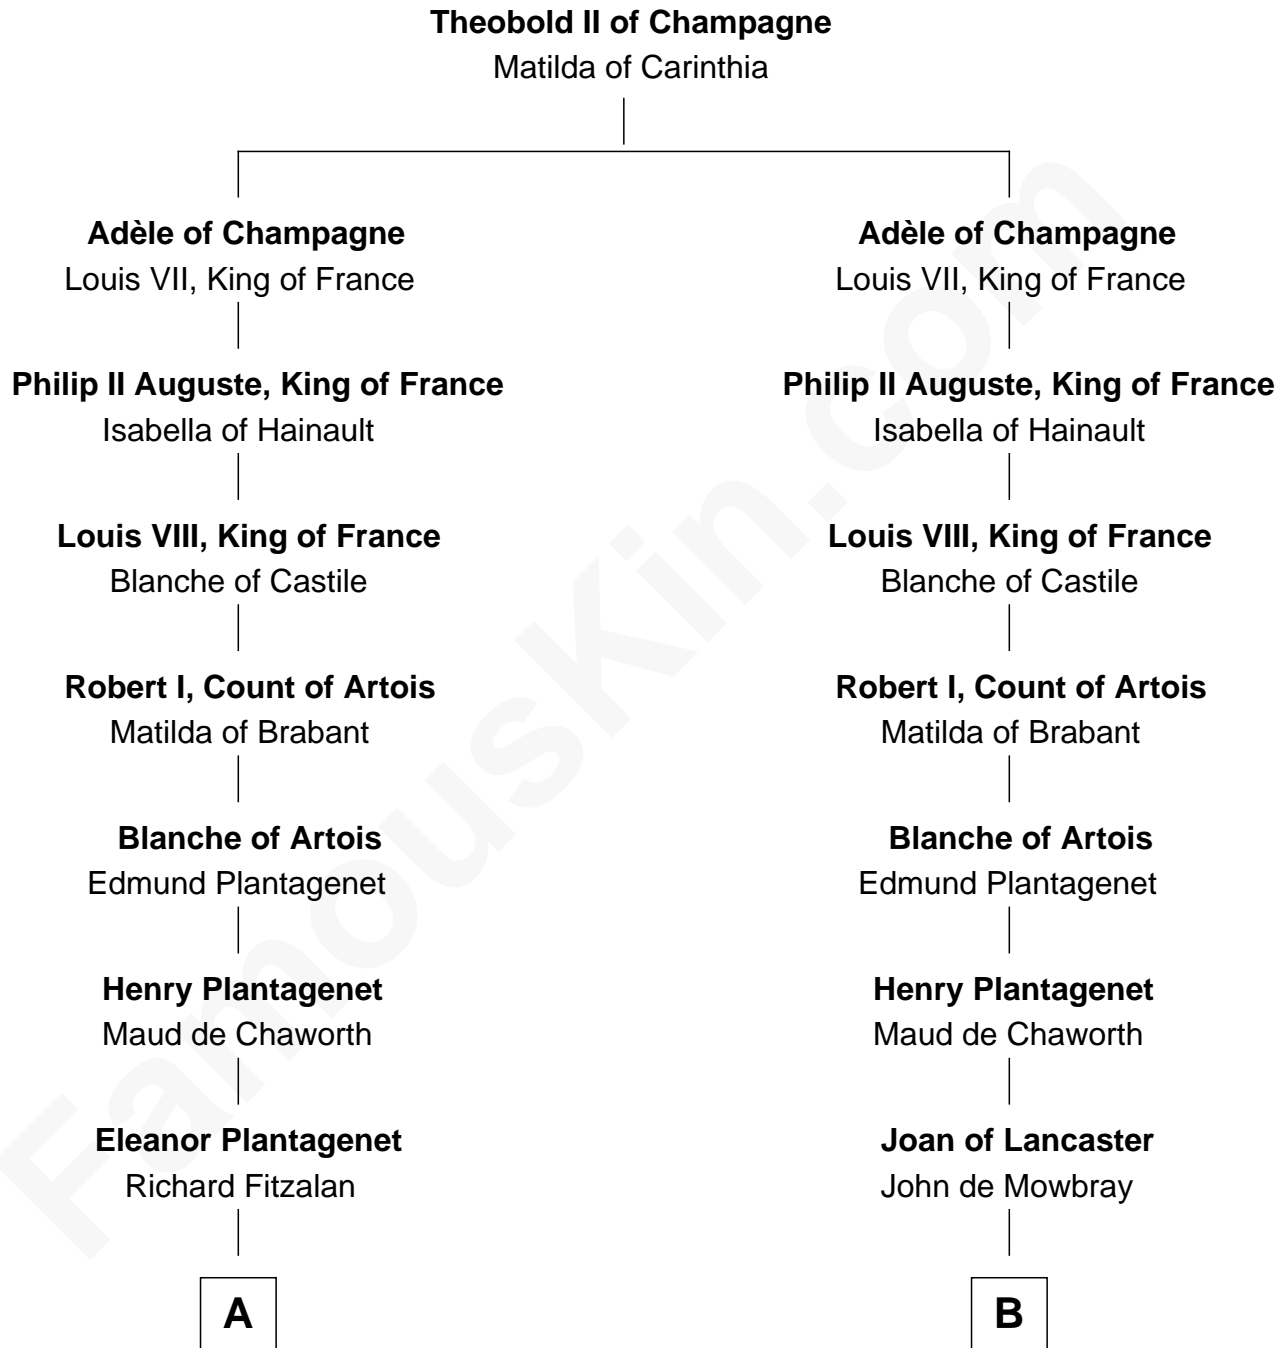

FamousKin.com

Relationship Chart of

Henry Lee III

9th Governor of Virginia

13th cousin 7 times removed of

Catherine Howard

5th Wife of King Henry VIII

C

—
Laetitia Corbin

Richard Lee

—
Henry Lee

Mary Bland

—
Col. Henry Lee

Lucy Grymes

—
Henry Lee III

Light-Horse Harry