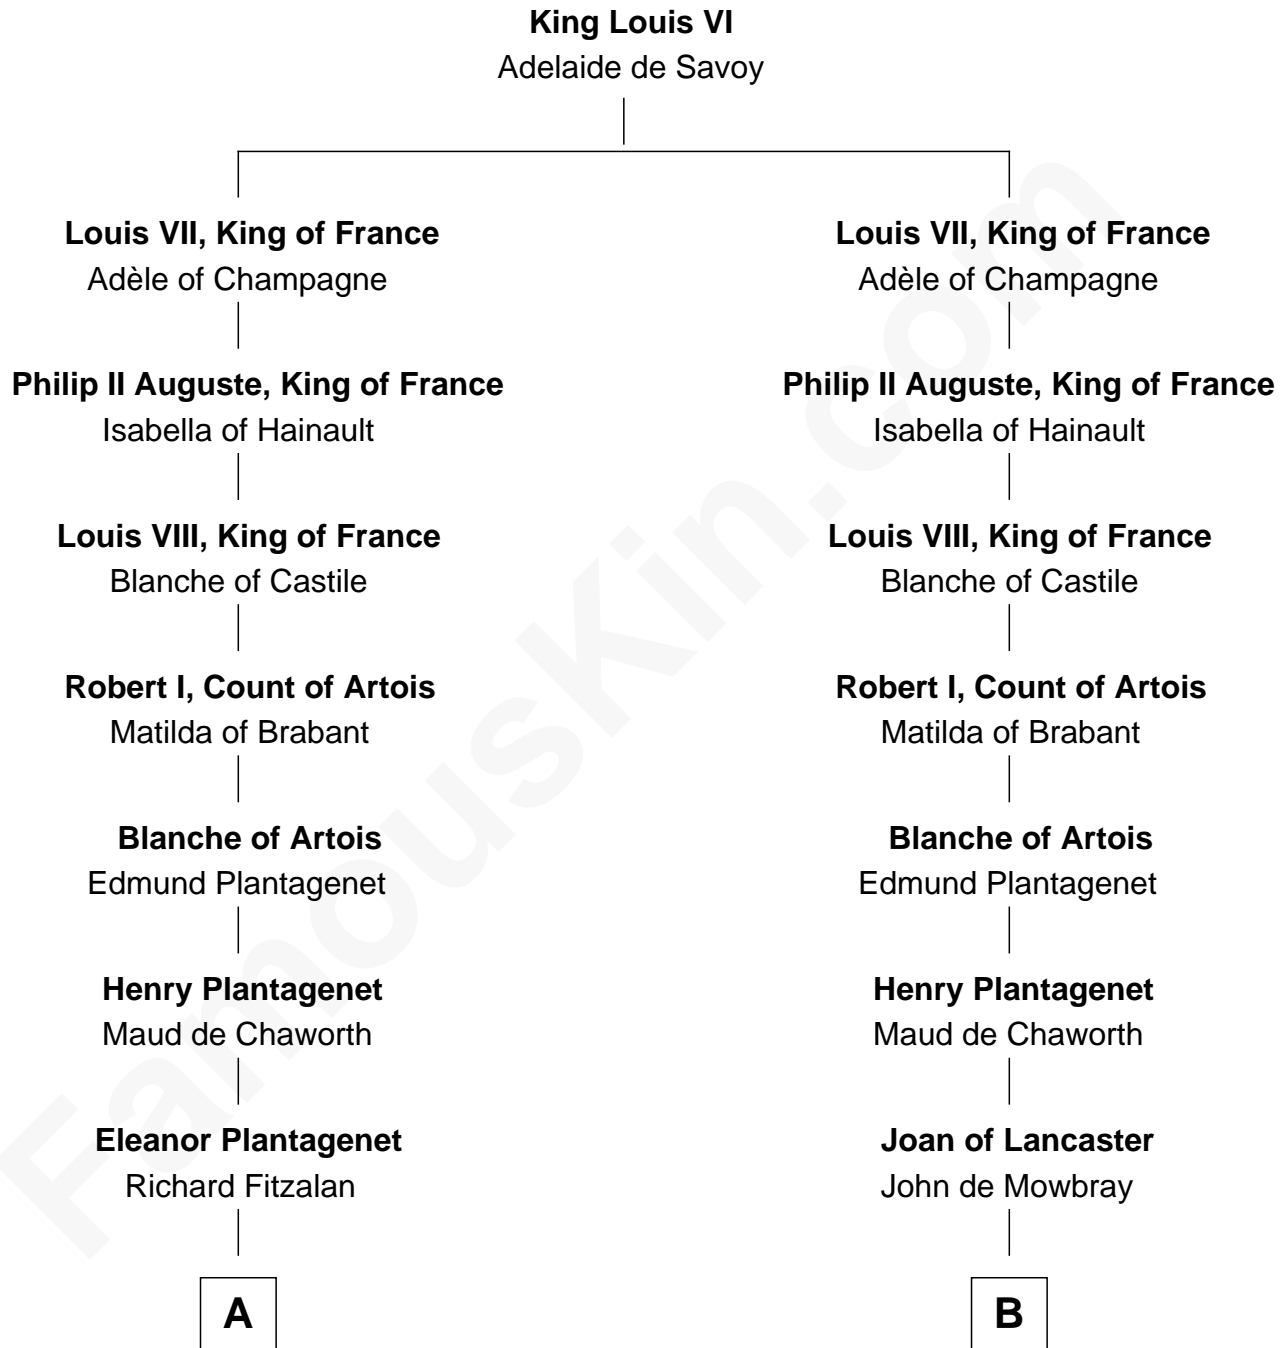

FamousKin.com

Relationship Chart of

Henry Lee III

9th Governor of Virginia

13th cousin 7 times removed of

Catherine Howard

5th Wife of King Henry VIII

C

—
Laetitia Corbin

Richard Lee

—
Henry Lee

Mary Bland

—
Col. Henry Lee

Lucy Grymes

—
Henry Lee III

Light-Horse Harry