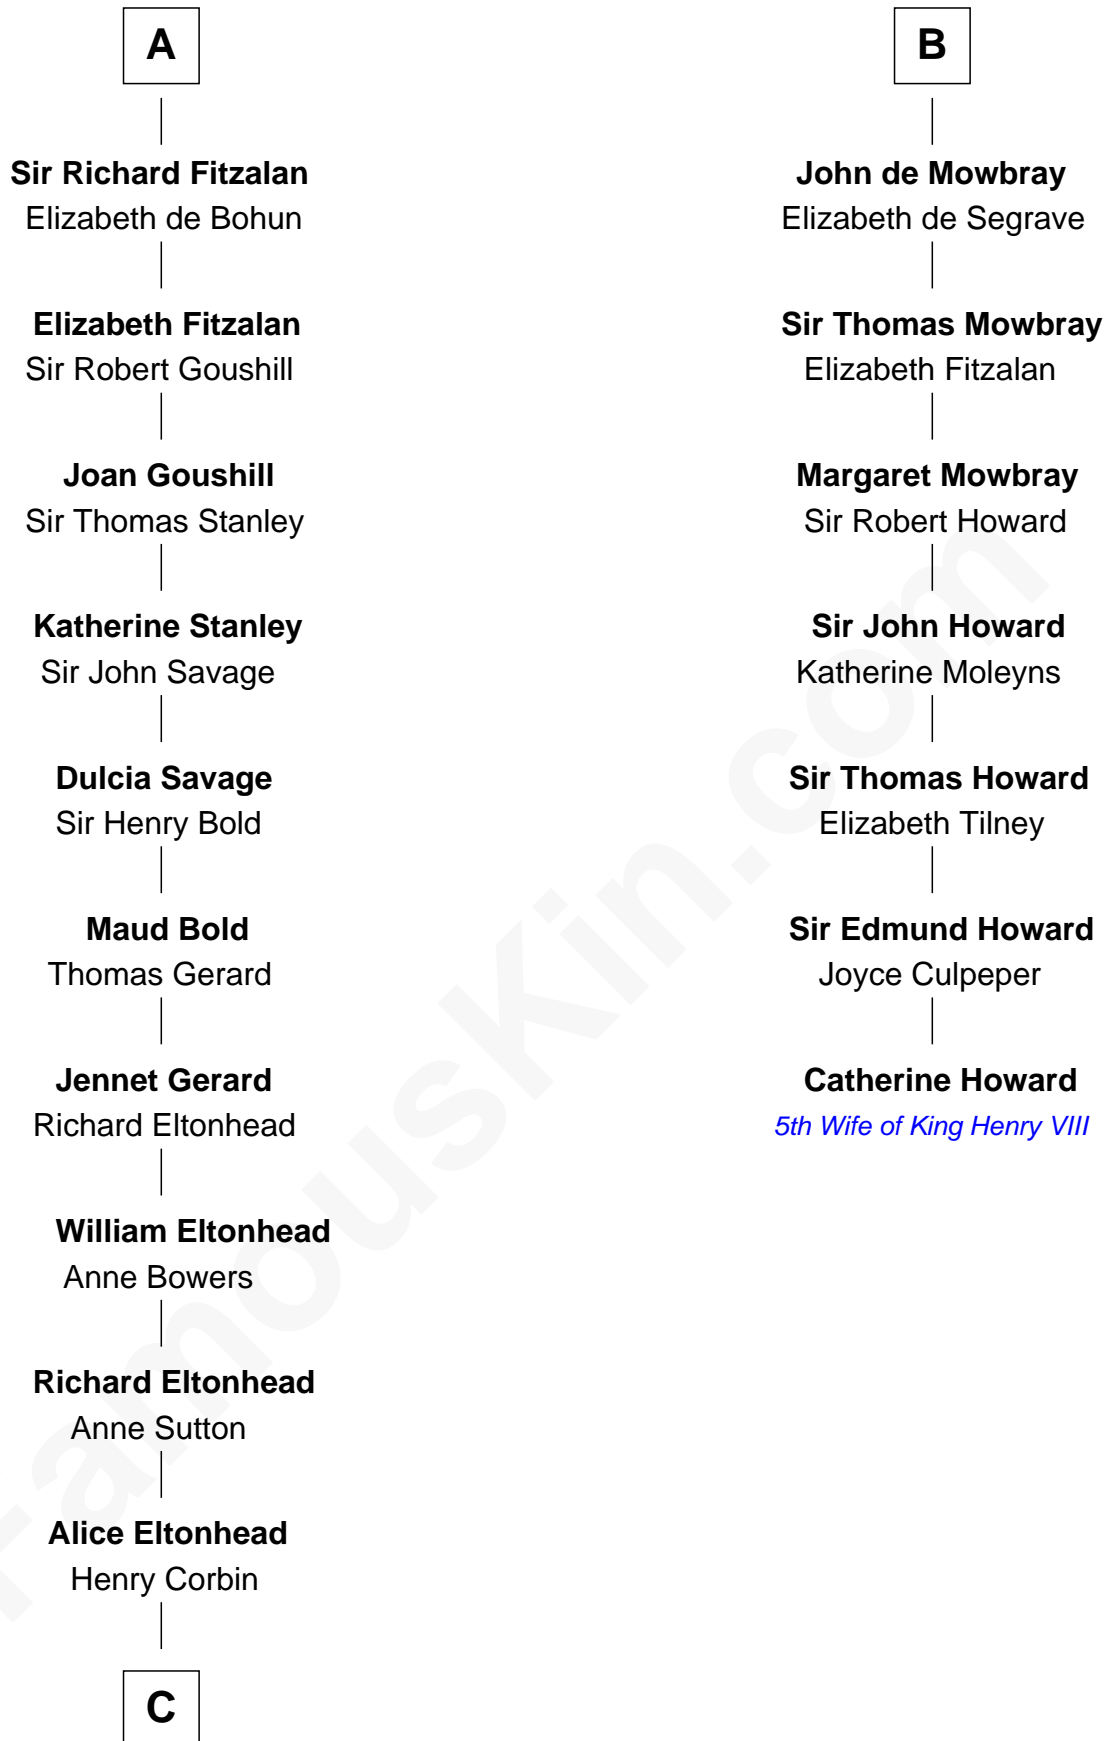

FamousKin.com

Relationship Chart of

Henry Lee III

9th Governor of Virginia

13th cousin 7 times removed of

Catherine Howard

5th Wife of King Henry VIII

C

—
Laetitia Corbin

Richard Lee

—
Henry Lee

Mary Bland

—
Col. Henry Lee

Lucy Grymes

—
Henry Lee III

Light-Horse Harry