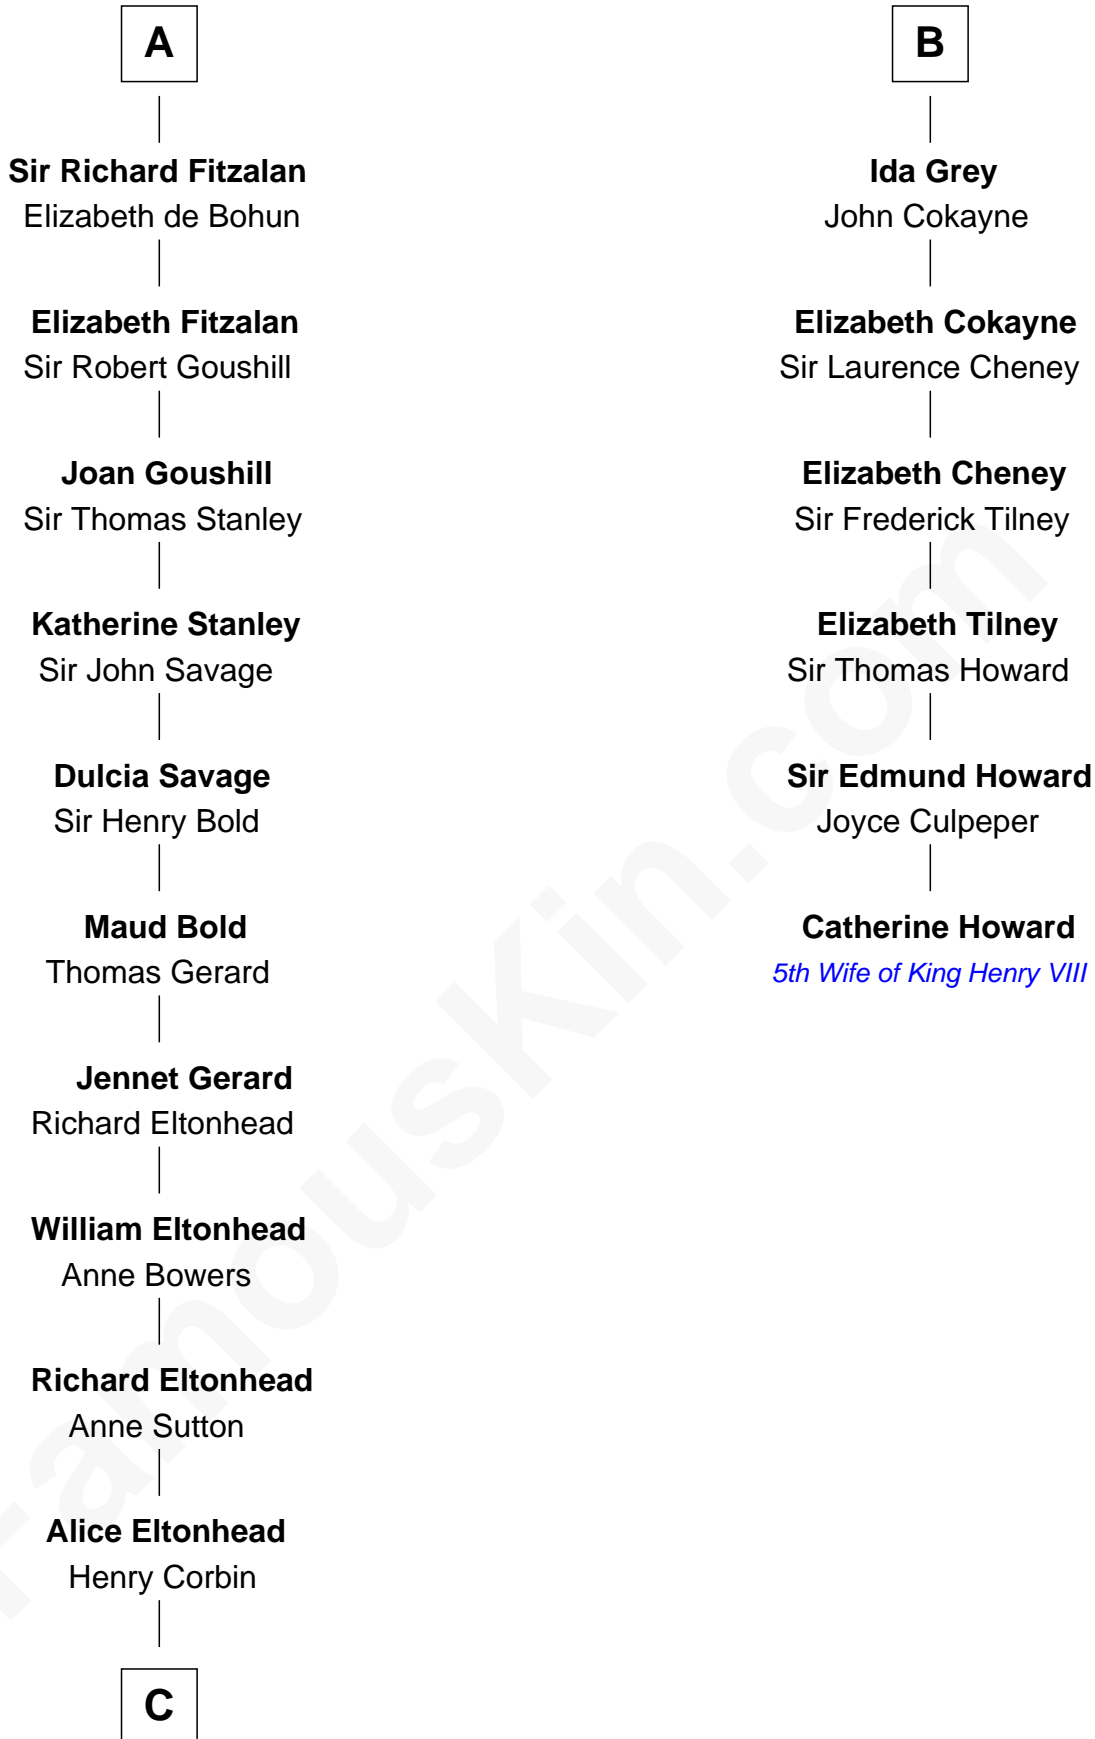

FamousKin.com
Relationship Chart of
Henry Lee III

9th Governor of Virginia

12th cousin 8 times removed of

Catherine Howard

5th Wife of King Henry VIII

Sir Ralph de Tony
 Margaret Beaumont

C

—
Laetitia Corbin

Richard Lee

—
Henry Lee

Mary Bland

—
Col. Henry Lee

Lucy Grymes

—
Henry Lee III

Light-Horse Harry

FamousKin.com