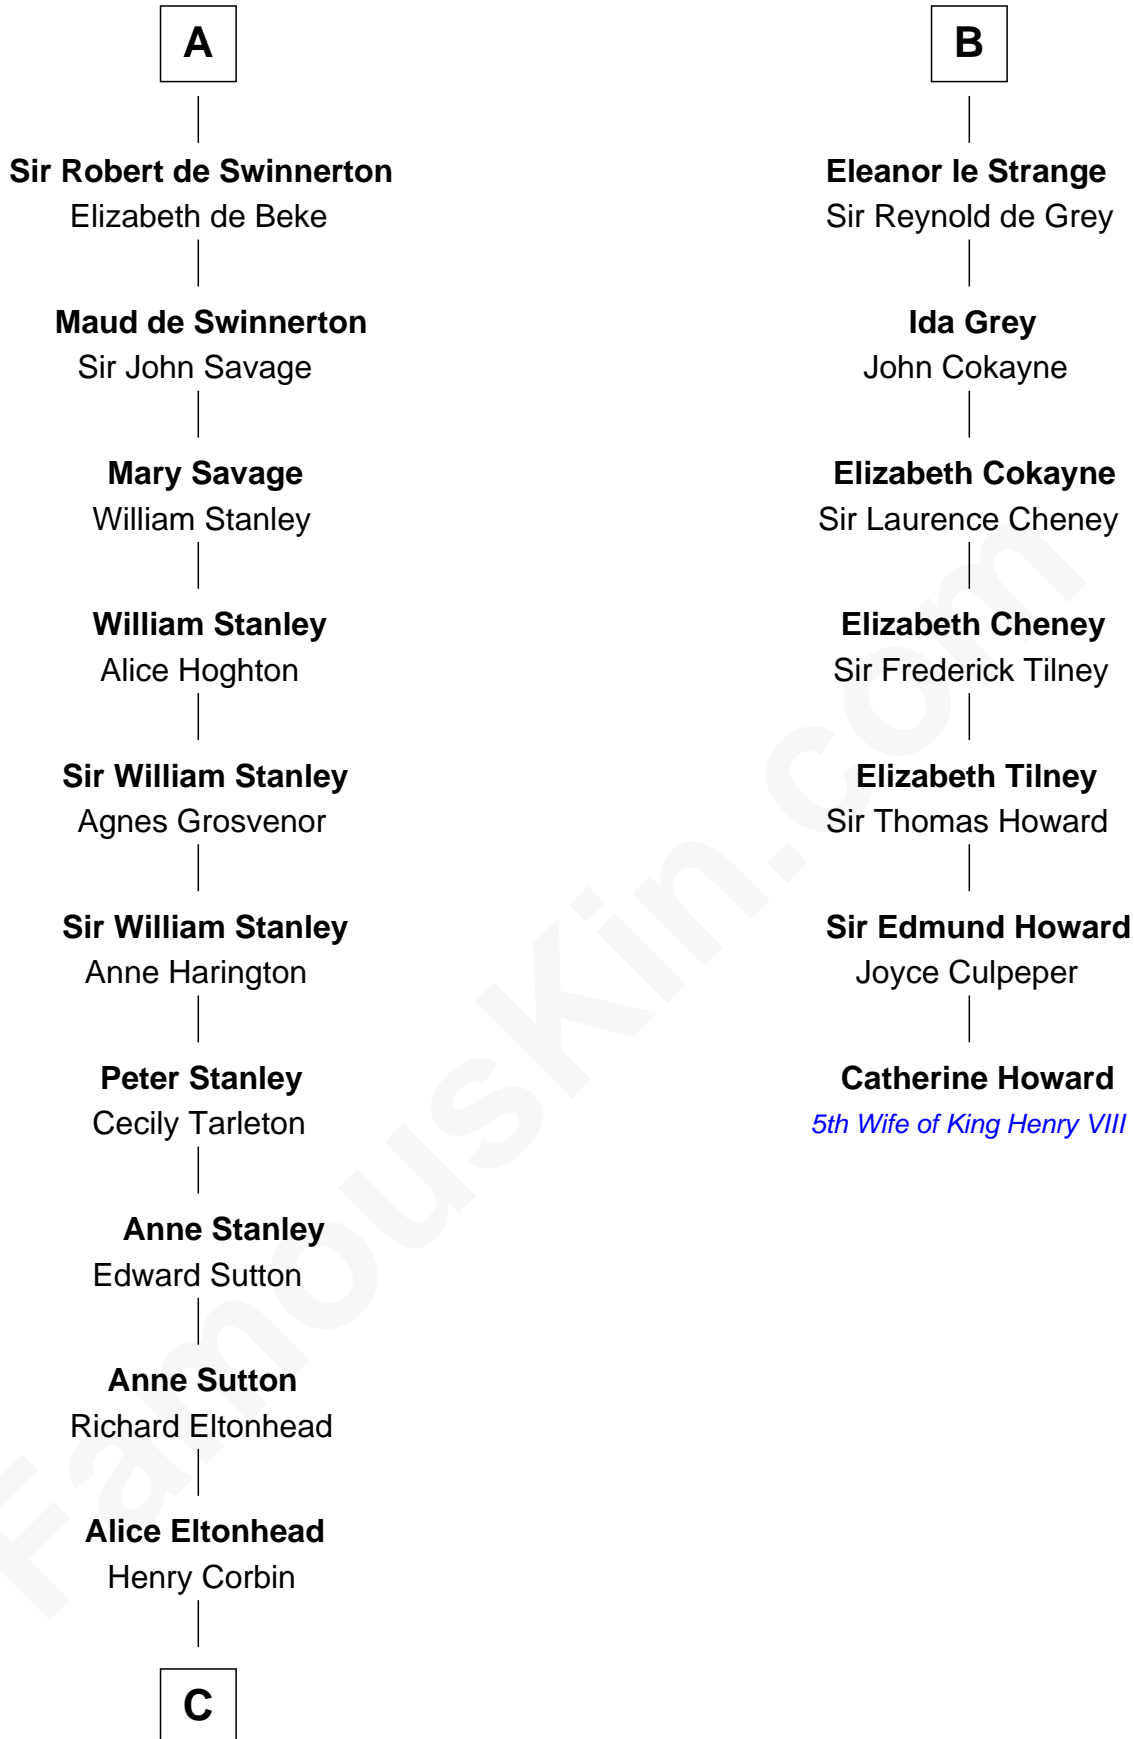

## Relationship Chart of

### Henry Lee III

9th Governor of Virginia

13th cousin 7 times removed of

### Catherine Howard

5th Wife of King Henry VIII

Robert III de Vitre

**C**

—  
**Laetitia Corbin**

Richard Lee

—  
**Henry Lee**

Mary Bland