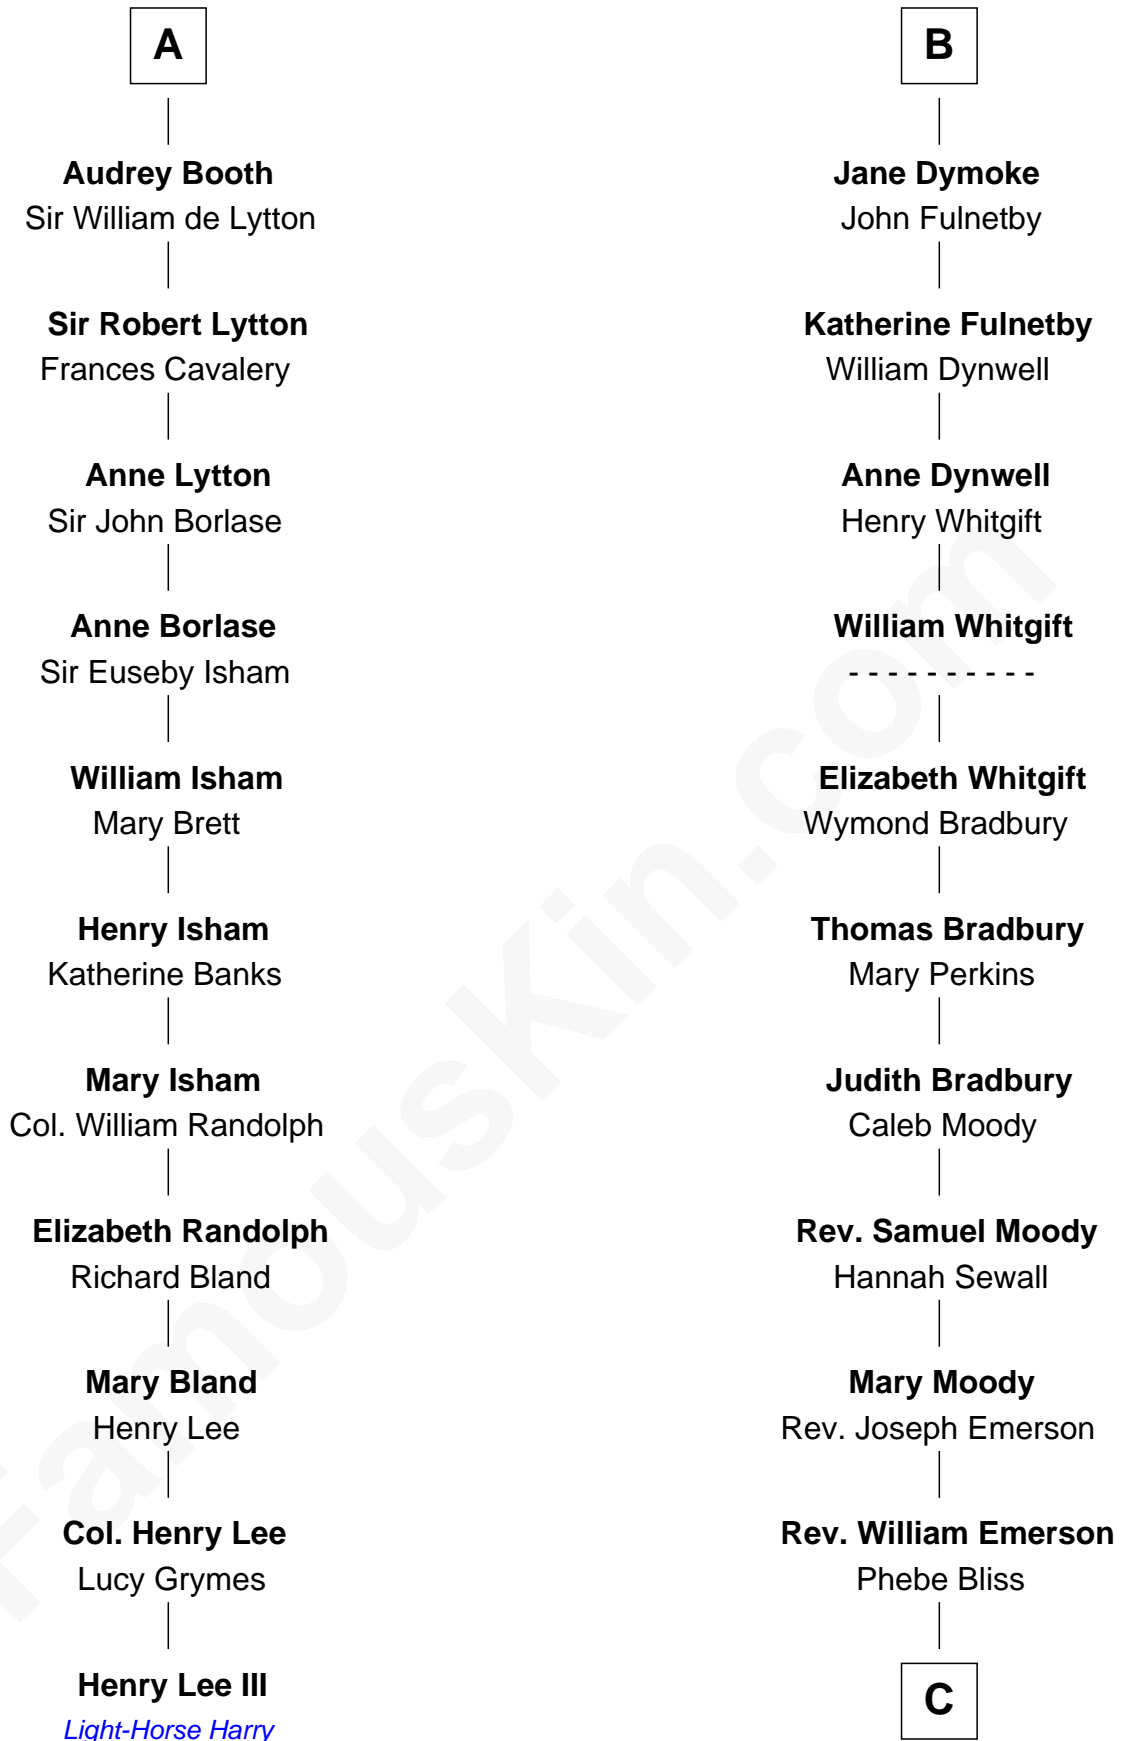

FamousKin.com Relationship Chart of

Henry Lee III

9th Governor of Virginia

17th cousin 1 time removed of

Ralph Waldo Emerson

American Poet

C

Rev. William Emerson

Ruth Haskins

Ralph Waldo Emerson

American Poet

FamousKin.com