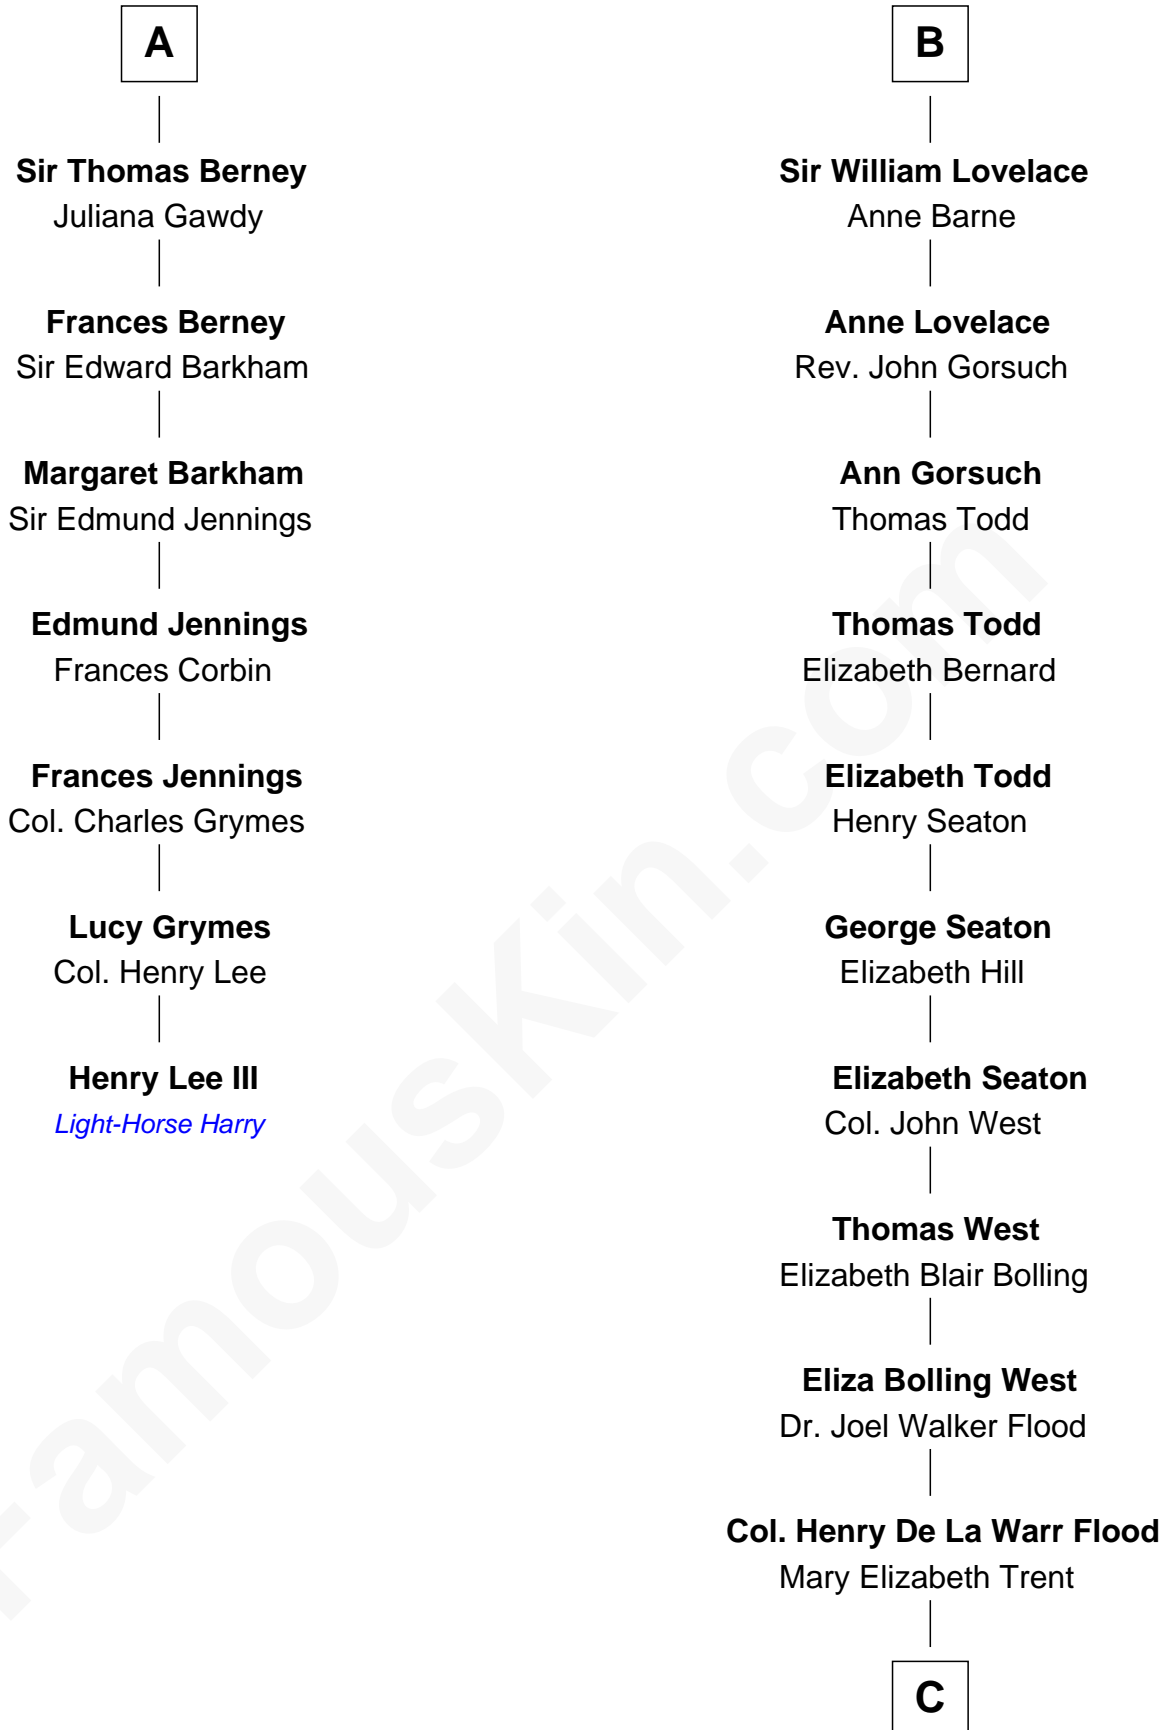

# FamousKin.com Relationship Chart of

**Henry Lee III**

*9th Governor of Virginia*

13th cousin 6 times removed of

**Admiral Richard Byrd**

*Polar Explorer*

**Sir Richard Sergeaux**

Philippe Fitzalan

Sir Robert Pashley

**Anne Pashley**

Edward Tyrrell

**Philippa Tyrrell**

Thomas Cornwallis

**Sir William Cornwallis**

Elizabeth Stanford

**Affra Cornwallis**

Sir Anthony Aucher

**Edward Aucher**

Mabel Wroth

**Elizabeth Aucher**

Sir William Lovelace

**B**

**C**

—  
**Joel Walker Flood**

Ella Faulkner  
—

**Eleanor Bolling Flood**

Richard Evelyn Byrd  
—

**Admiral Richard Byrd**

*Polar Explorer*

FamousKin.com