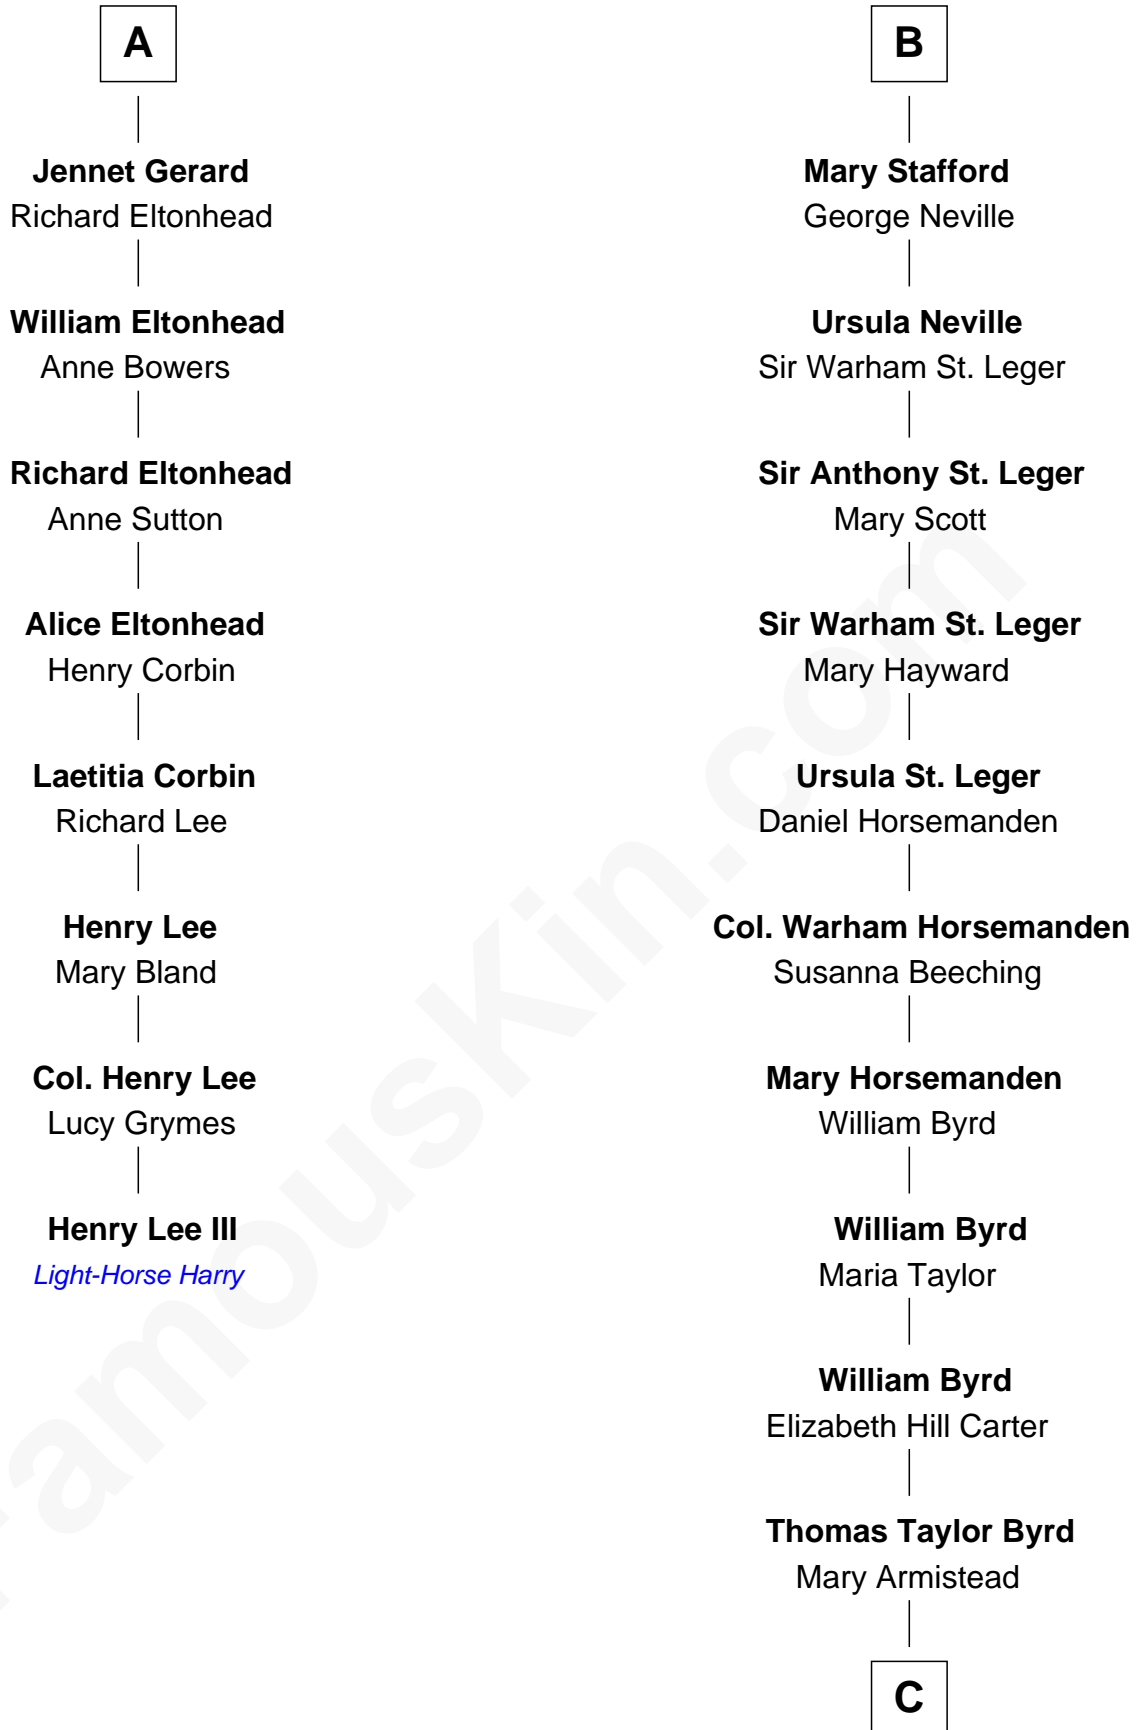

FamousKin.com Relationship Chart of

Henry Lee III

9th Governor of Virginia

14th cousin 6 times removed of

Admiral Richard Byrd

Polar Explorer

Henry Plantagenet

Maud de Chaworth

Eleanor Plantagenet

Richard Fitzalan

Sir Richard Fitzalan

Elizabeth de Bohun

Elizabeth Fitzalan

Sir Robert Goushill

Joan Goushill

Sir Thomas Stanley

Eleanor Poynings

Henry Percy

Maud Herbert

Eleanor Percy

Edward Stafford

B

C

Richard Evelyn Byrd

Anne Harrison

Col. William Byrd

Jane Meriwether Rivers

Richard Evelyn Byrd

Eleanor Bolling Flood

Admiral Richard Byrd

Polar Explorer

FamousKin.com