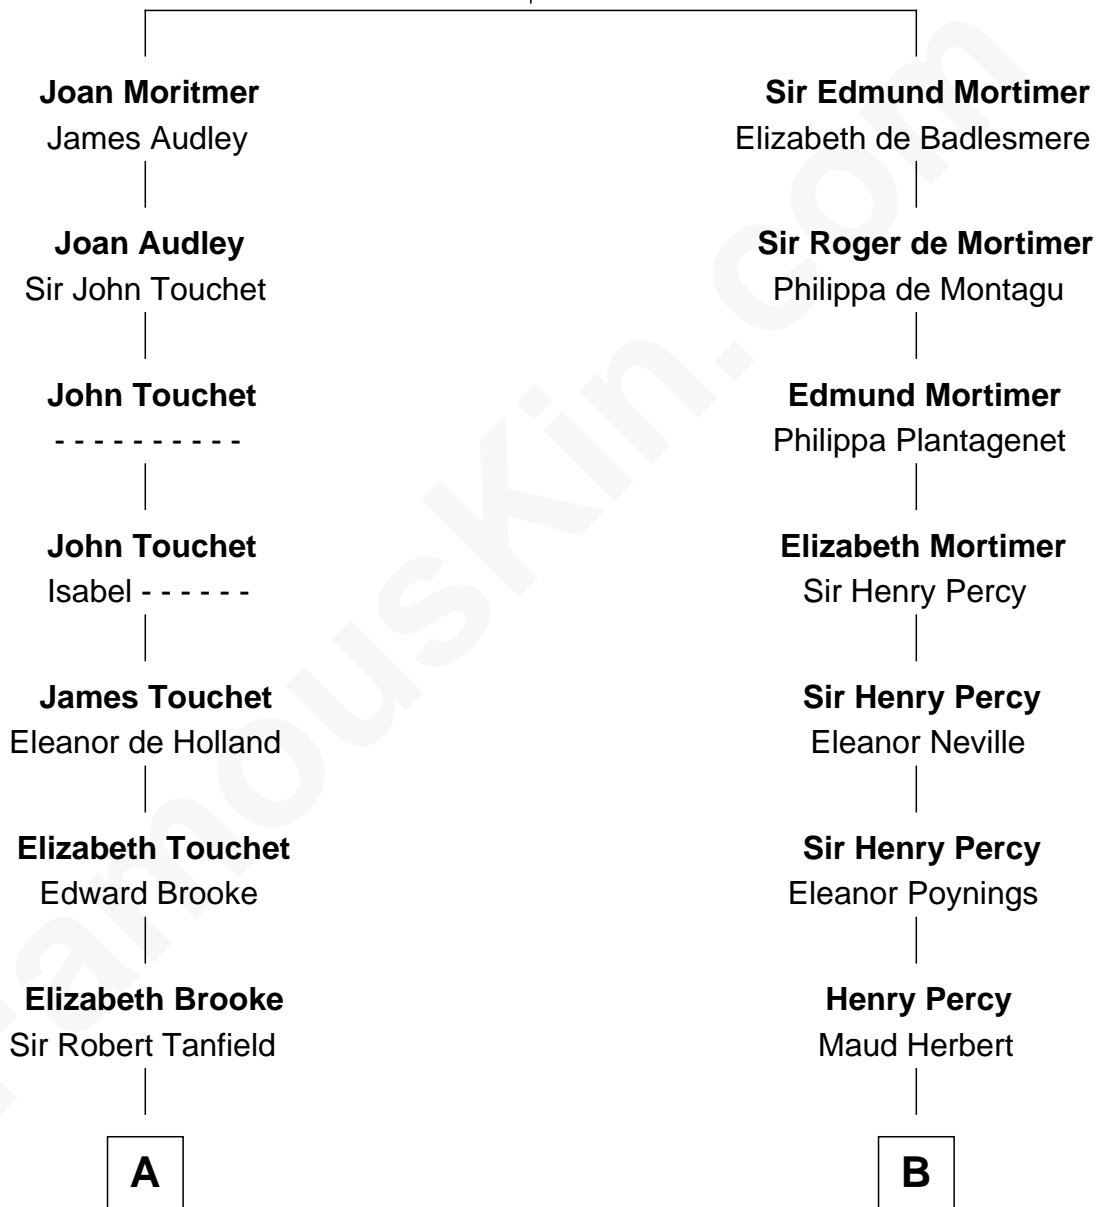

# FamousKin.com Relationship Chart of

**Henry Lee III**

*9th Governor of Virginia*

18th cousin 3 times removed of

**Admiral Richard Byrd**

*Polar Explorer*

**Roger de Mortimer**

Joan de Geneville

**C**

**Col. Henry Lee**

Lucy Grymes

**Henry Lee III**

*Light-Horse Harry*

**D**

**Thomas Taylor Byrd**

Mary Armistead

**Richard Evelyn Byrd**

Anne Harrison

**Col. William Byrd**

Jane Meriwether Rivers

**Richard Evelyn Byrd**

Eleanor Bolling Flood

**Admiral Richard Byrd**

*Polar Explorer*