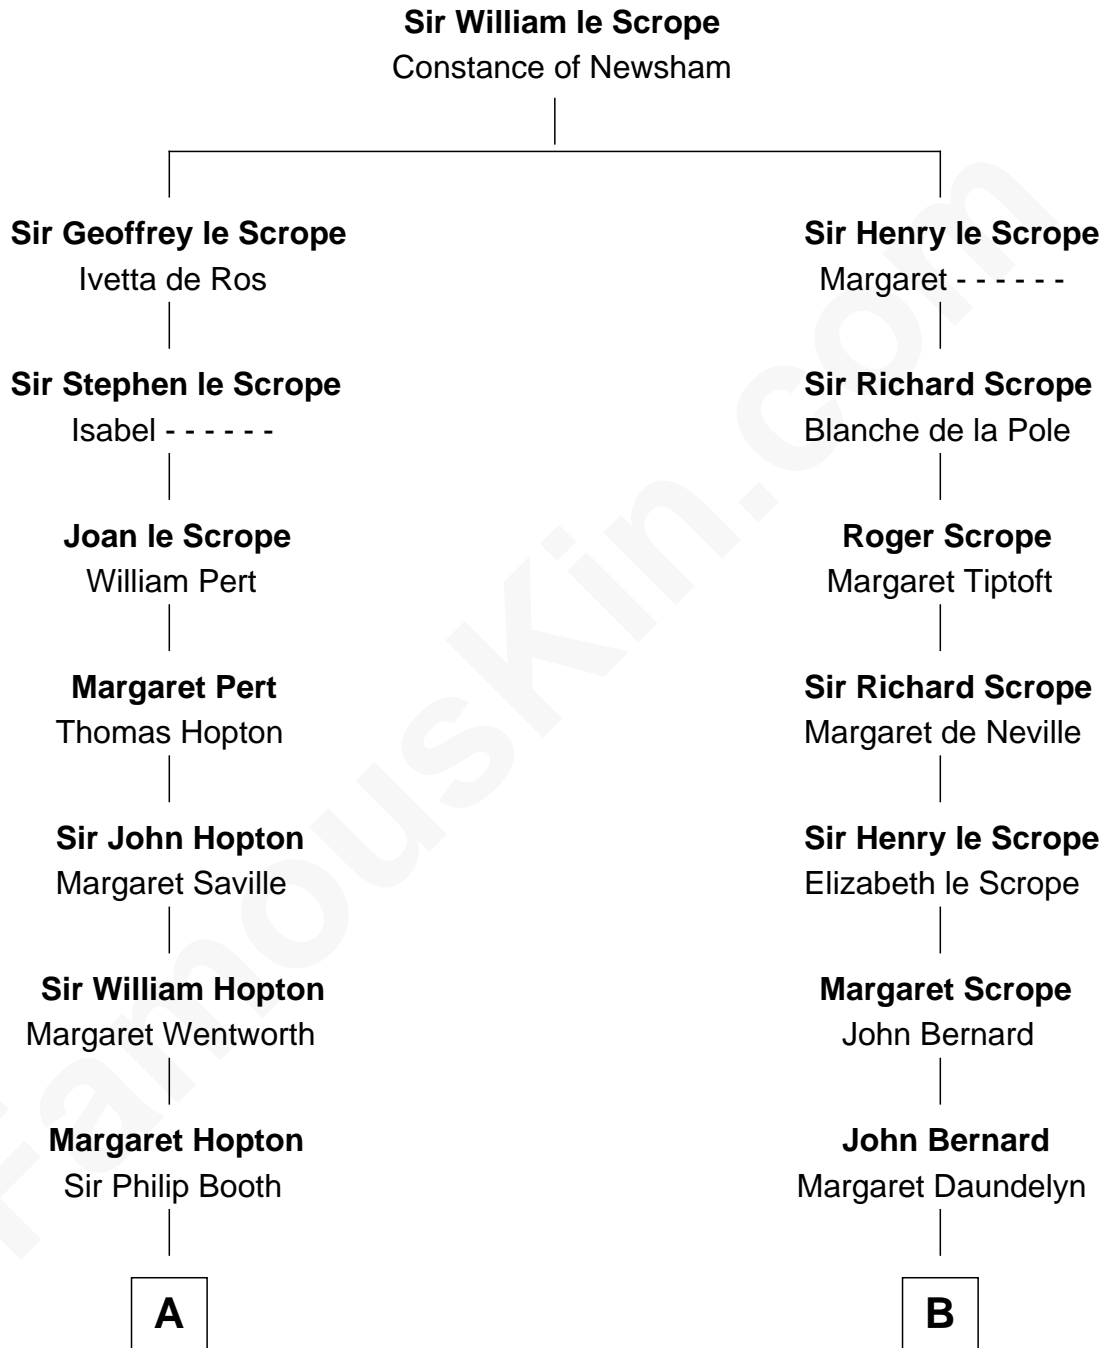

## Relationship Chart of

### Henry Lee III

9th Governor of Virginia

17th cousin 1 time removed of

### Admiral Richard Byrd

Polar Explorer

C

Richard Evelyn Byrd  
Eleanor Bolling Flood

Admiral Richard Byrd  
*Polar Explorer*

FamousKin.com