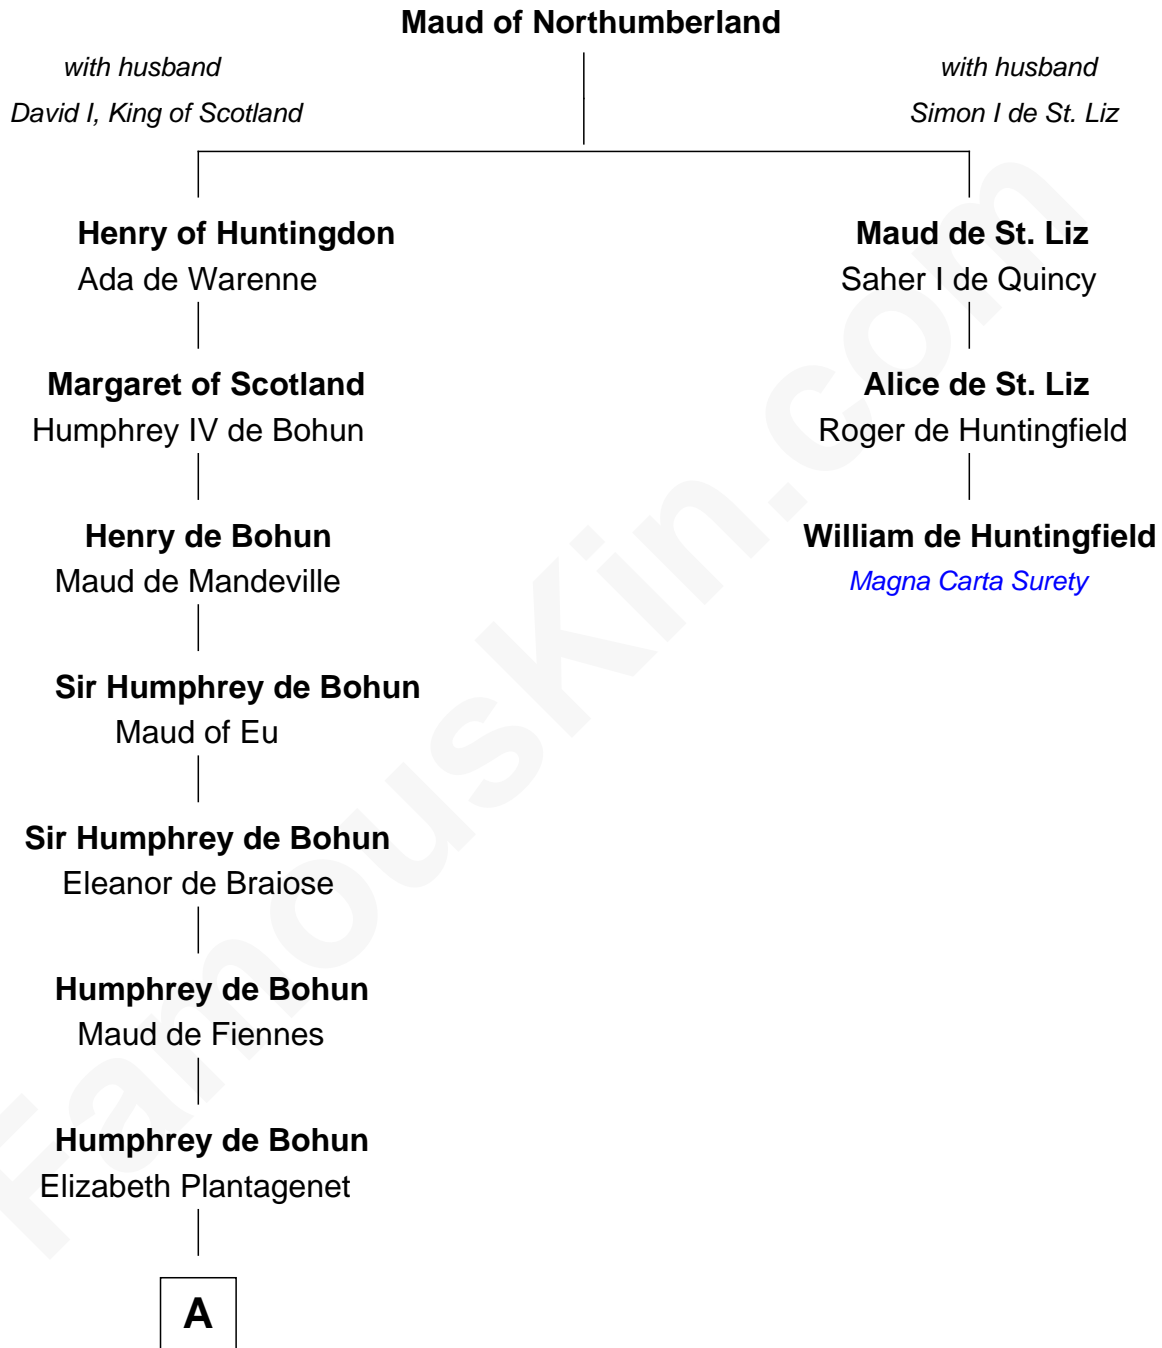

FamousKin.com Relationship Chart of

Henry Lee III

9th Governor of Virginia

2nd cousin 19 times removed of

William de Huntingfield

Magna Carta Surety

A

—
Sir William de Bohun
Elizabeth de Badlesmere

—
Elizabeth de Bohun
Sir Richard Fitzalan

—
Elizabeth Fitzalan
Sir Robert Goushill

—
Joan Goushill
Sir Thomas Stanley

—
Katherine Stanley
Sir John Savage

—
Dulcia Savage
Sir Henry Bold

—
Maud Bold
Thomas Gerard