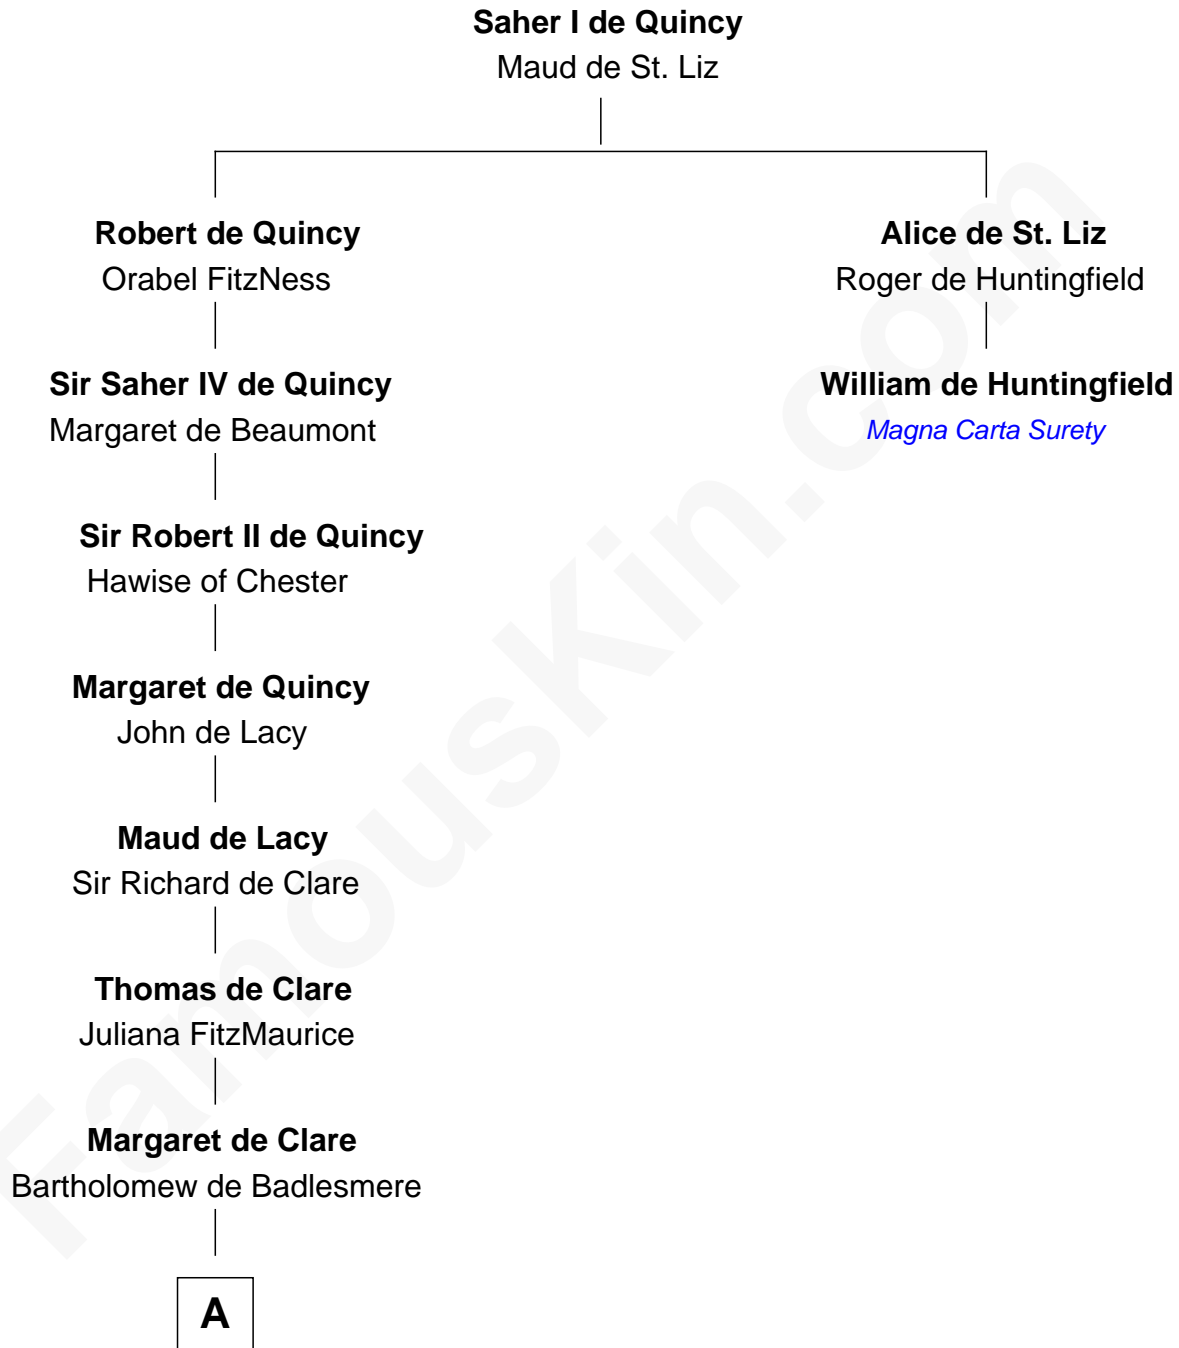

FamousKin.com Relationship Chart of

Henry Lee III

9th Governor of Virginia

1st cousin 20 times removed of

William de Huntingfield

Magna Carta Surety

B

—
Alice Eltonhead

Henry Corbin

—
Laetitia Corbin

Richard Lee

—
Henry Lee

Mary Bland

—
Col. Henry Lee

Lucy Grymes

—
Henry Lee III

Light-Horse Harry