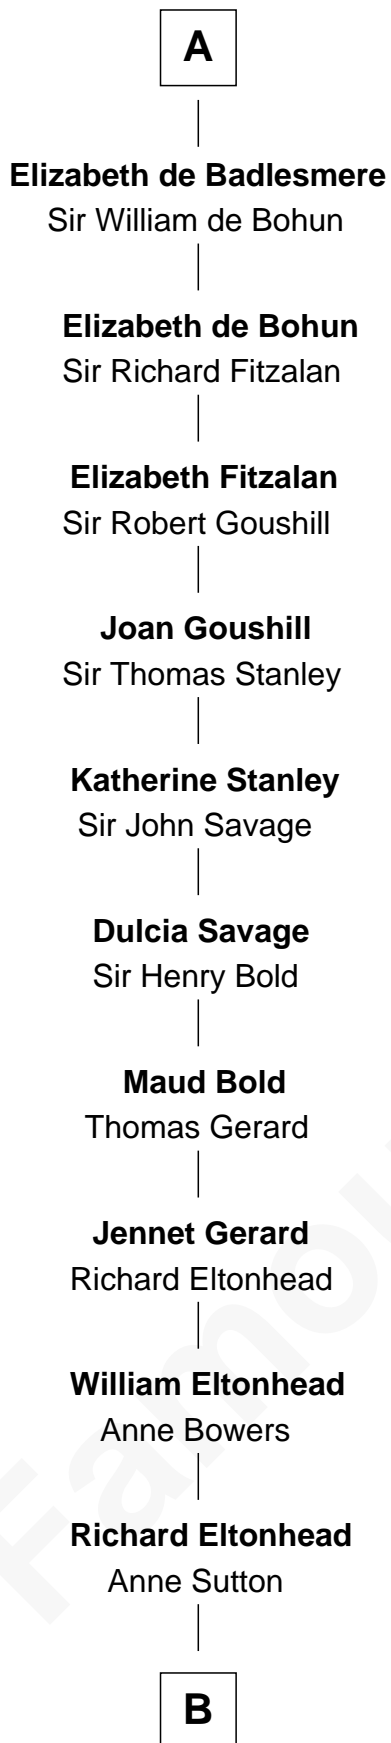

FamousKin.com Relationship Chart of

Henry Lee III

9th Governor of Virginia

1st cousin 20 times removed of

William de Huntingfield

Magna Carta Surety

B

—
Alice Eltonhead

Henry Corbin

—
Laetitia Corbin

Richard Lee

—
Henry Lee

Mary Bland

—
Col. Henry Lee

Lucy Grymes

—
Henry Lee III

Light-Horse Harry