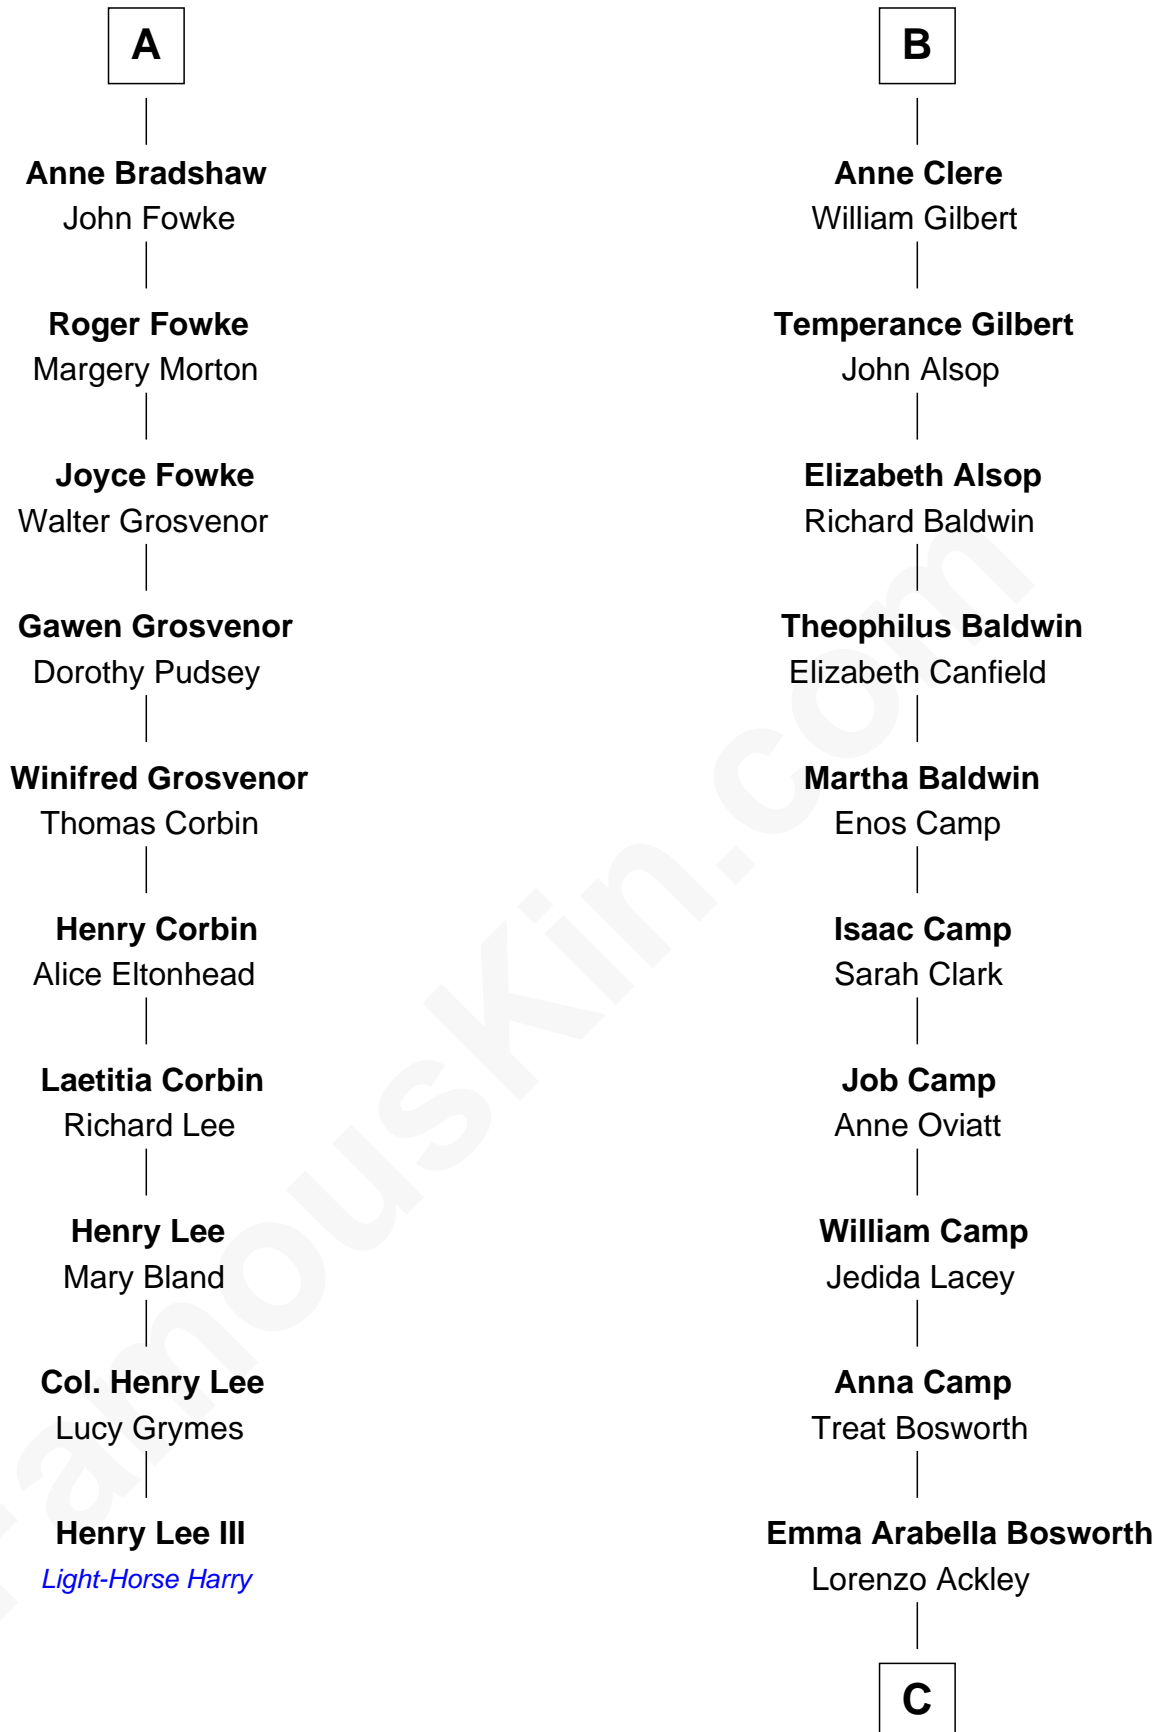

FamousKin.com Relationship Chart of

Henry Lee III

9th Governor of Virginia

16th cousin 5 times removed of

Sydney Biddle Barrows

Mayflower Madam

John de Welles

Maud de Roos

Margery de Welles

Stephen le Scrope

Maude le Scrope

Sir Baldwin Freville

Joyce Freville

Sir Roger Aston

Sir Robert Aston

Isabel Brereton

Sir Robert Clere

Sir John Clere

Anne Tyrrell

Sir Edmund Clere

Frances Fulmerston

B

C

Helen Eva Ackley
William Gildersleeve Parke

Elizabeth Parke
Percy Ballantine

John Boyd Ballantine
Anne L. Crawford

Jeannette Ballantine
Donald Byers Barrows

Sydney Biddle Barrows
Mayflower Madam

FamousKin.com