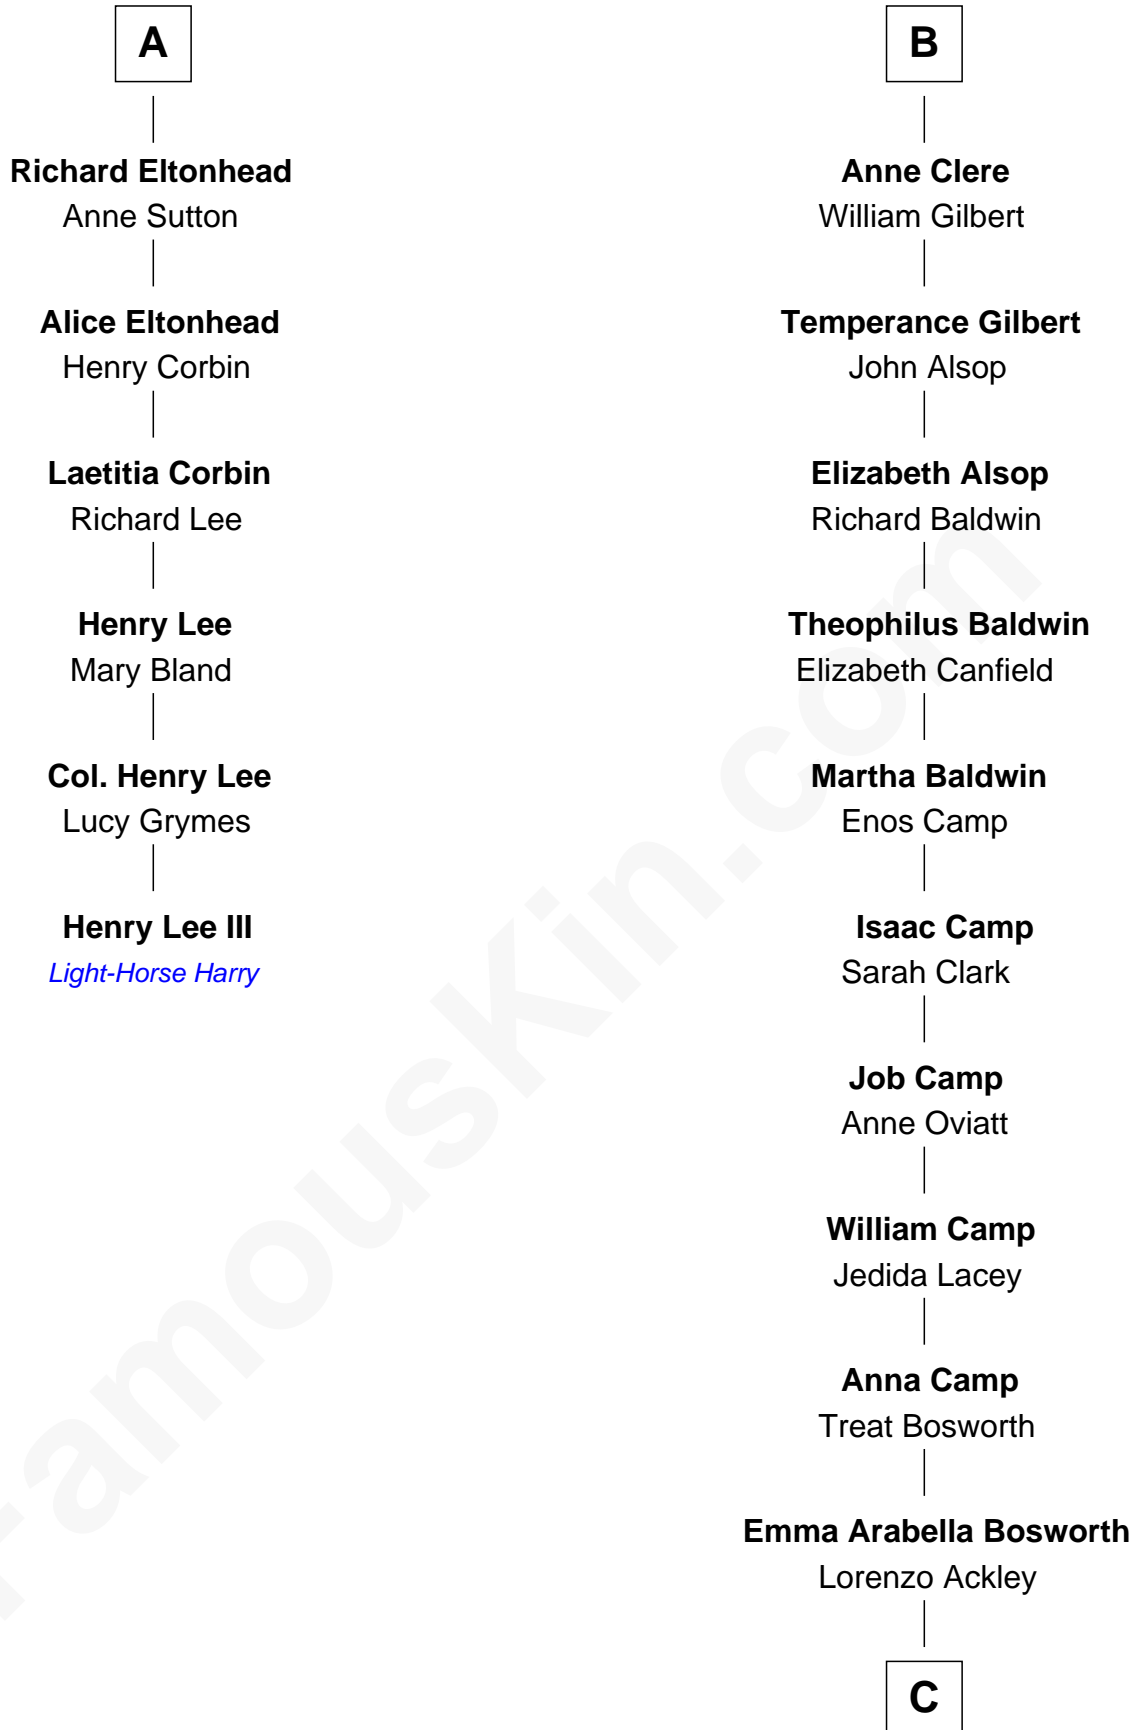

FamousKin.com Relationship Chart of

Henry Lee III

9th Governor of Virginia

12th cousin 9 times removed of

Sydney Biddle Barrows

Mayflower Madam

Sir Richard Fitzalan

Elizabeth de Bohun

Sir Robert Clere

Sir John Clere

Anne Tyrrell

Sir Edmund Clere

Frances Fulmerston

B

C

Helen Eva Ackley
William Gildersleeve Parke