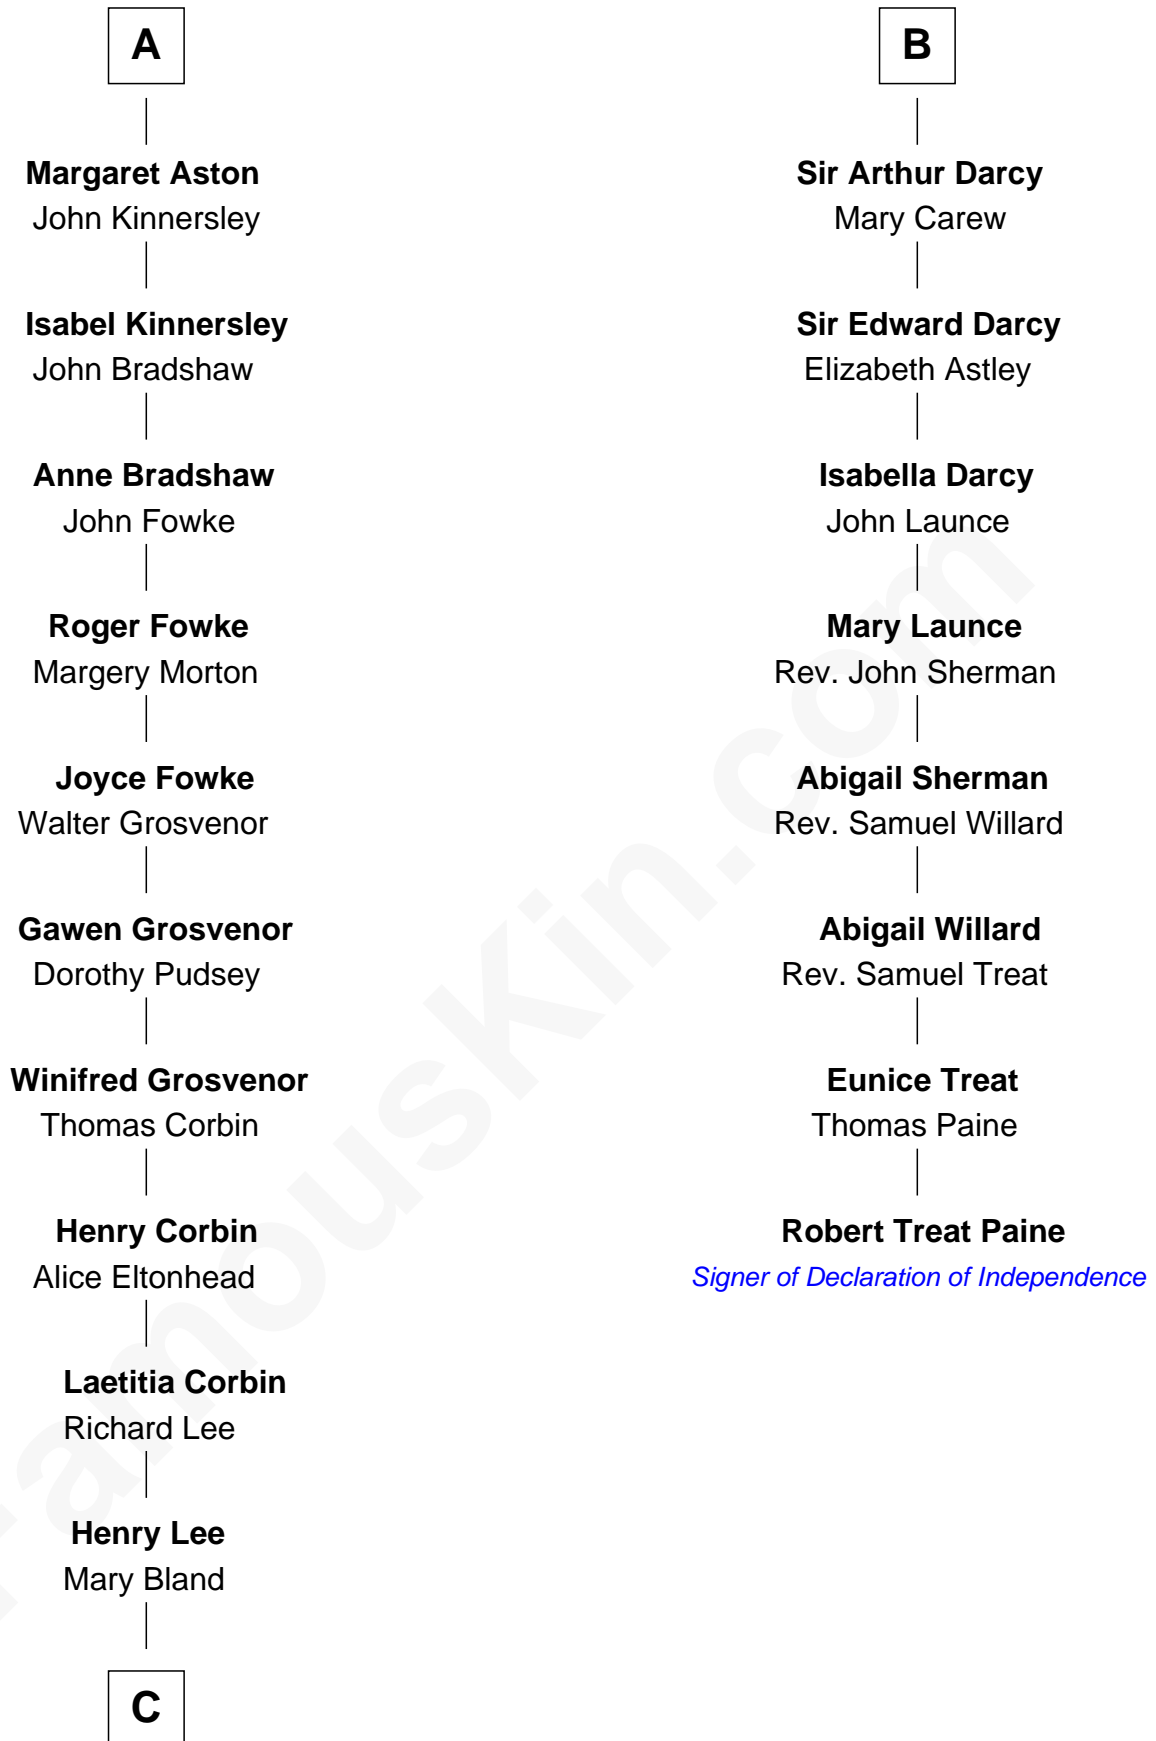

FamousKin.com

Relationship Chart of

Henry Lee III

9th Governor of Virginia

14th cousin 4 times removed of

Robert Treat Paine

Signer of the Declaration of Independence

C

Col. Henry Lee
Lucy Grymes

Henry Lee III
Light-Horse Harry

FamousKin.com