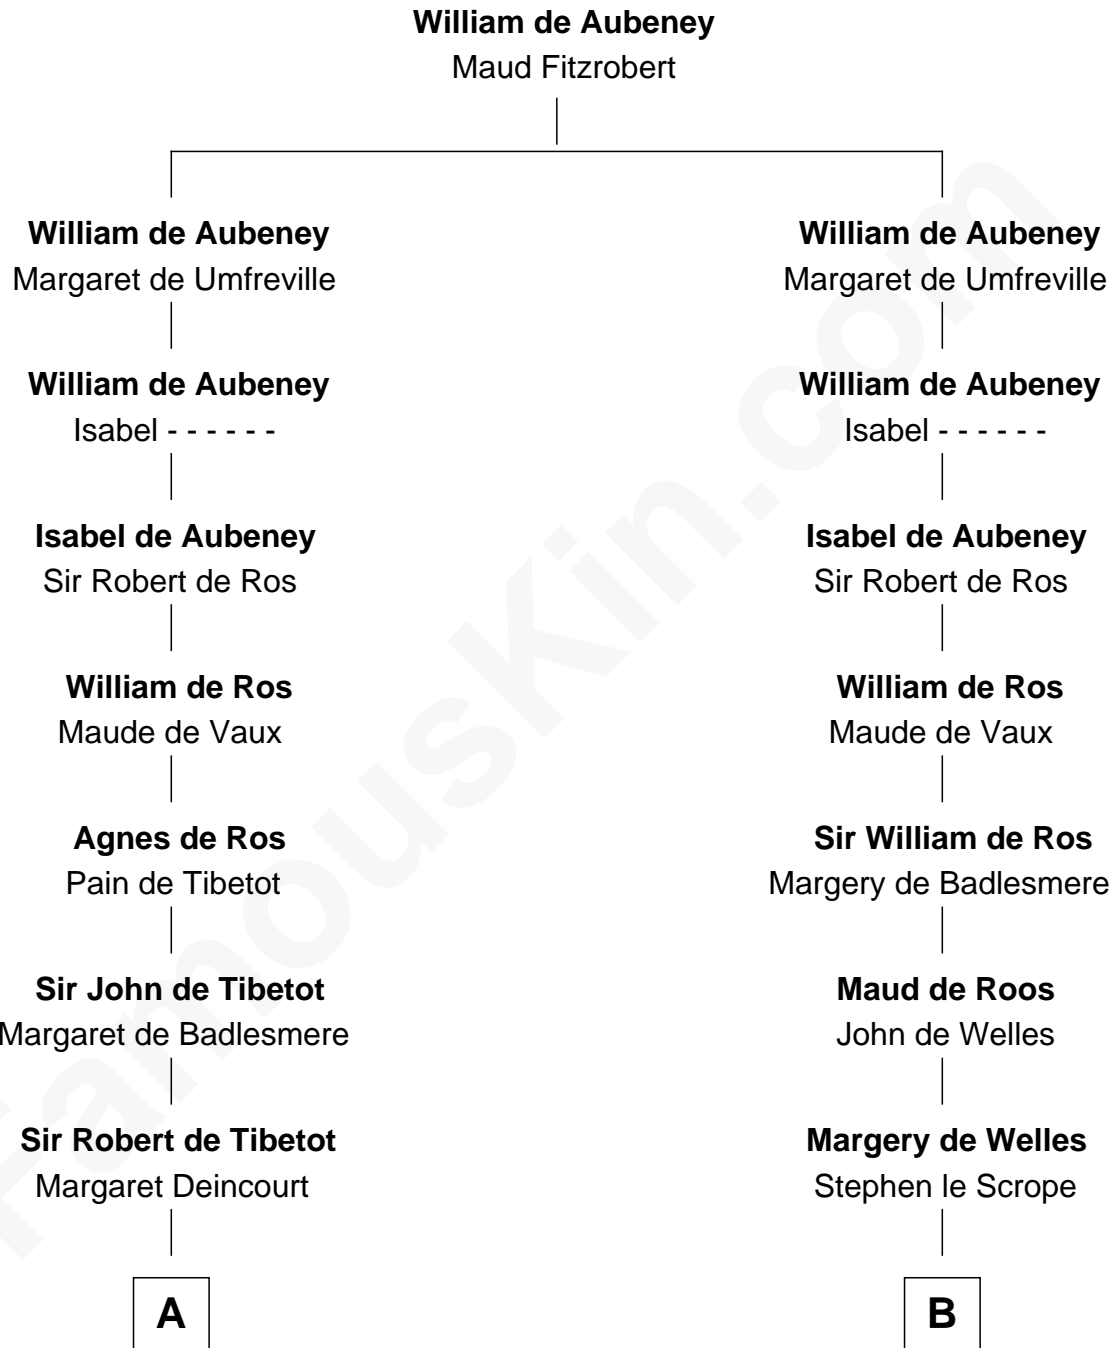

# FamousKin.com

## Relationship Chart of

### Henry Lee III

9th Governor of Virginia

18th cousin 3 times removed of

**Robert Treat Paine**

Signer of the Declaration of Independence

**C**

**Mary Isham**  
Col. William Randolph

**Elizabeth Randolph**  
Richard Bland