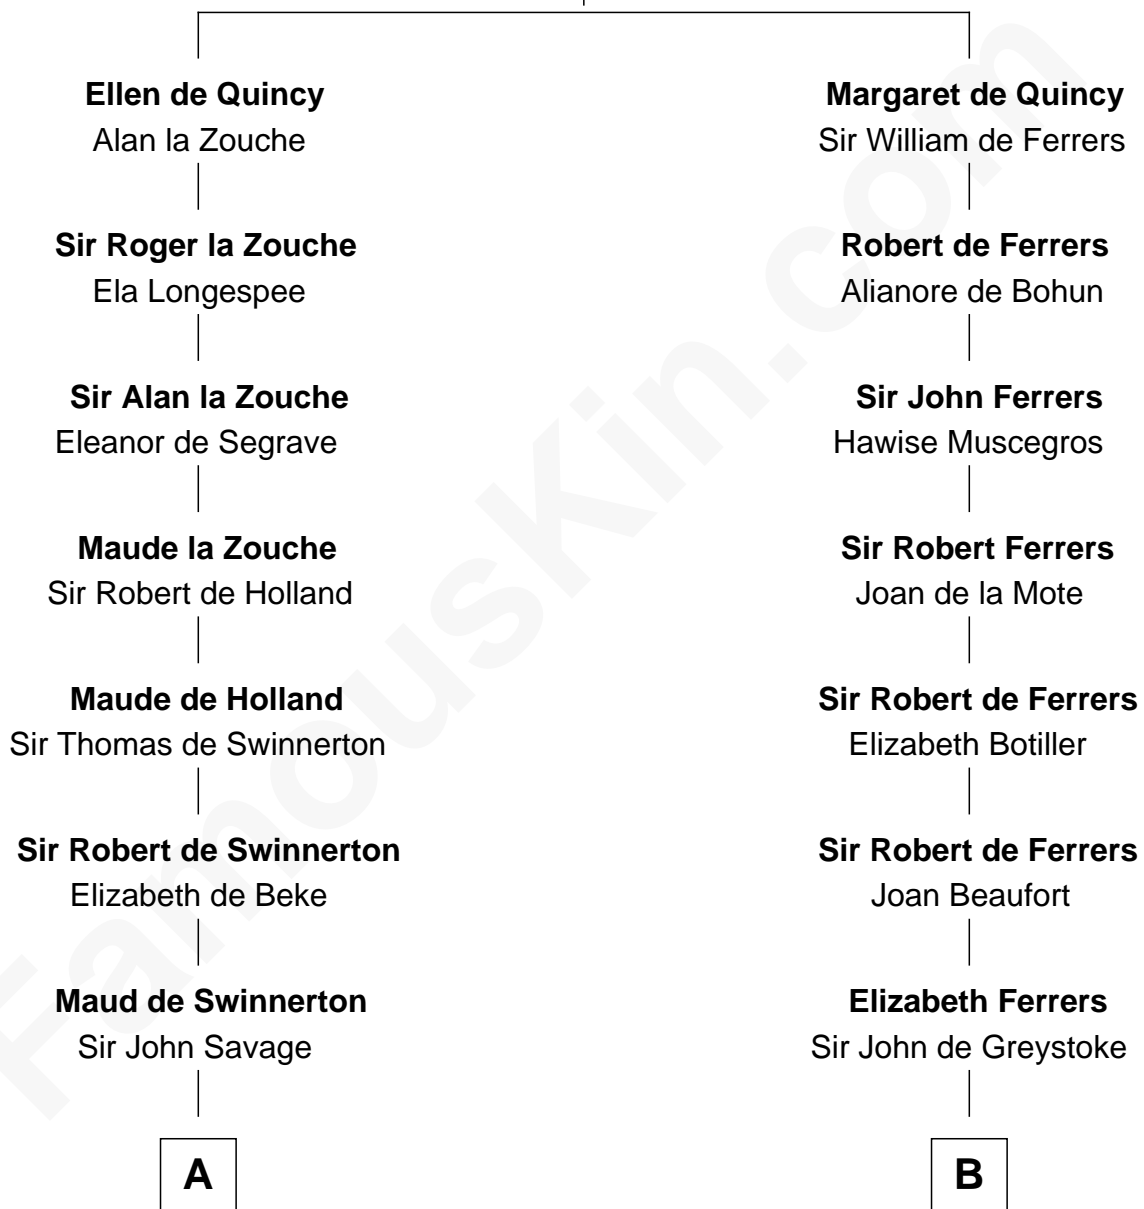

FamousKin.com Relationship Chart of

Henry Lee III

9th Governor of Virginia

18th cousin of

Robert Treat Paine

Signer of the Declaration of Independence

Sir Roger de Quincy

Helen of Galloway

C

Col. Henry Lee

Lucy Grymes

Henry Lee III

Light-Horse Harry

D

Eunice Treat

Thomas Paine