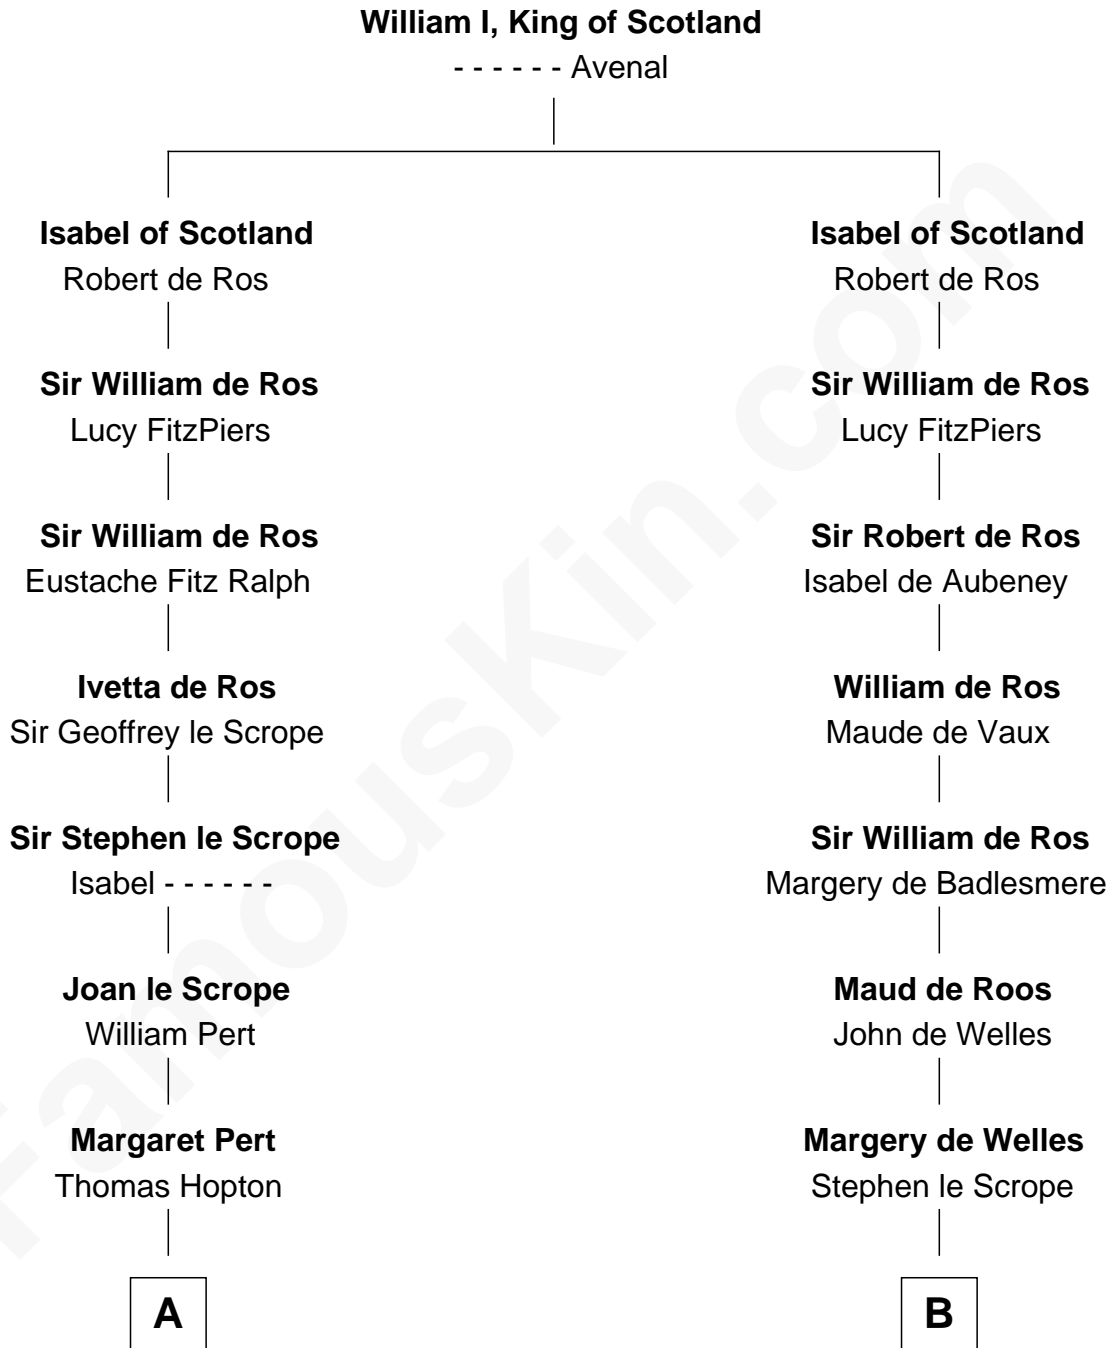

## Relationship Chart of

### Henry Lee III

9th Governor of Virginia

18th cousin 2 times removed of

**Robert Treat Paine**

Signer of the Declaration of Independence

**C**

**Elizabeth Randolph**

Richard Bland