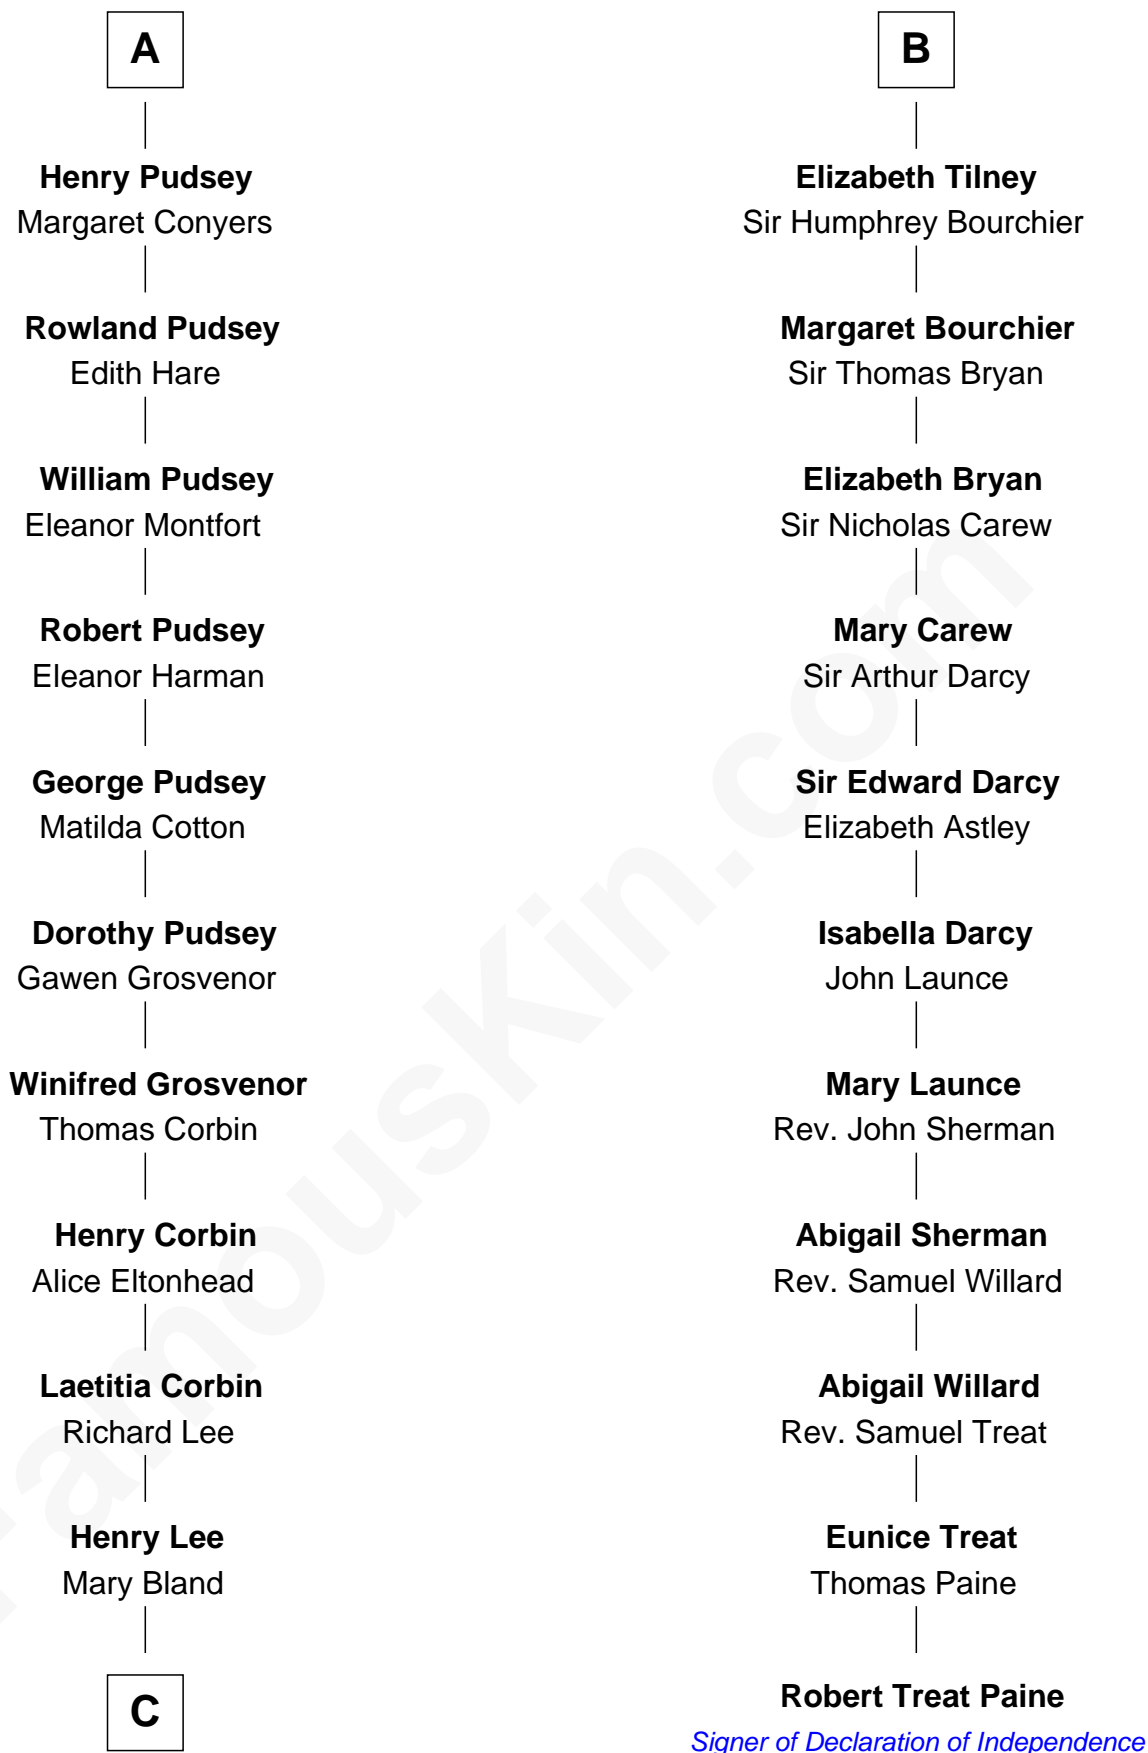

FamousKin.com

Relationship Chart of

Henry Lee III

9th Governor of Virginia

17th cousin 1 time removed of

Robert Treat Paine

Signer of the Declaration of Independence

William de Odingsells

Henry FitzHugh

Eleanor Fitzhugh

Sir Thomas Tunstall

Margaret Tunstall

Sir Ralph Pudsey

Sir John Pudsey

Grace Hamerton

A

Ida de Odingsells

Sir Roger de Herdeburgh

Ela Herdeburgh

Sir William de Boteler

Ankaret le Boteler

John le Strange

Eleanor le Strange

Sir Reynold de Grey

Ida Grey

John Cokayne

Elizabeth Cokayne

Sir Laurence Cheney

Elizabeth Cheney

Sir Frederick Tilney

B

C