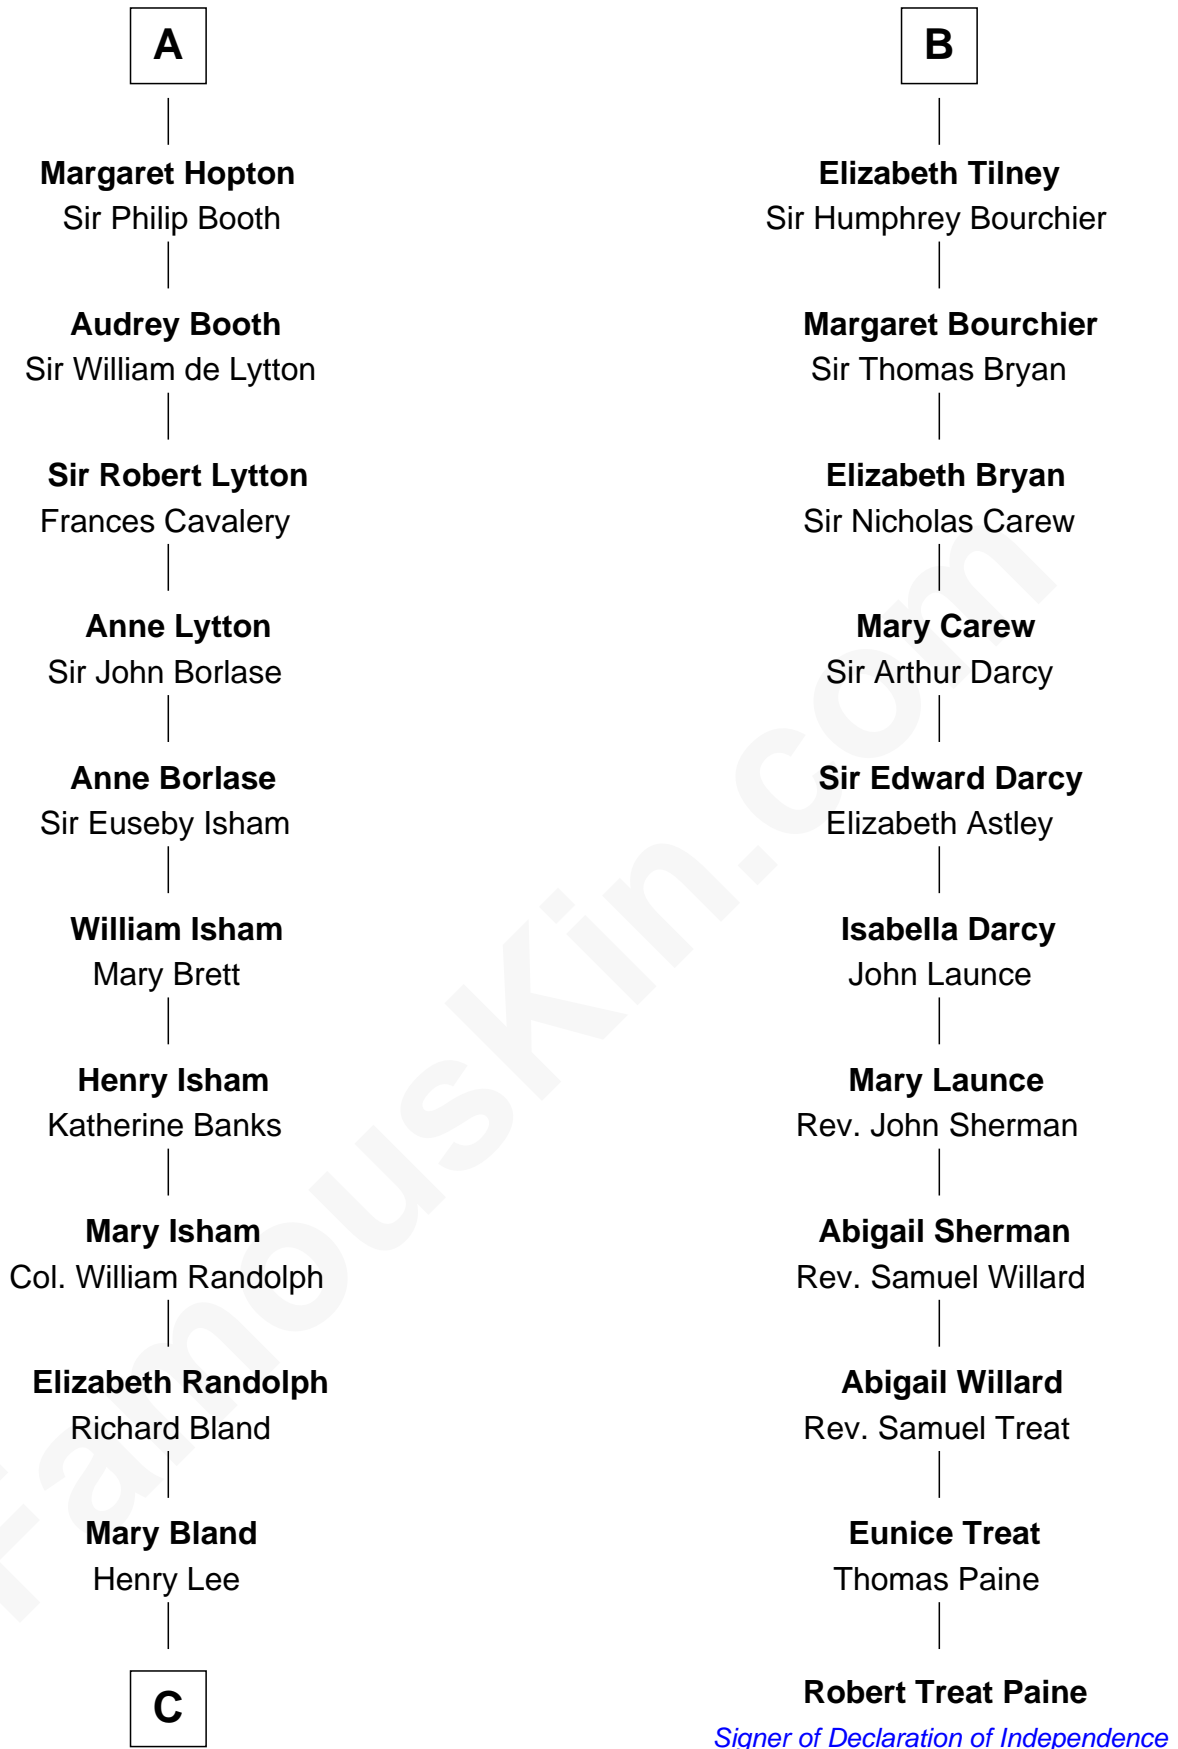

FamousKin.com

Relationship Chart of

Henry Lee III

9th Governor of Virginia

17th cousin 1 time removed of

Robert Treat Paine

Signer of the Declaration of Independence

Sir William de Cantilupe

Eve de Braiose

Milicent de Cantilupe

Eudo la Zouche

Sir William la Zouche

Maud Lovel

Milicent la Zouche

Sir William Deincourt

Margaret Deincourt

Joan de Cantilupe

Sir Henry de Hastings

Sir John de Hastings

Isabel de Valence

Elizabeth de Hastings

Sir Roger de Grey

Sir Reynold de Grey

Eleanor le Strange

Ida Grey

John Cokayne

Elizabeth Cokayne

Sir Laurence Cheney

Elizabeth Cheney

Sir Frederick Tilney

B

C