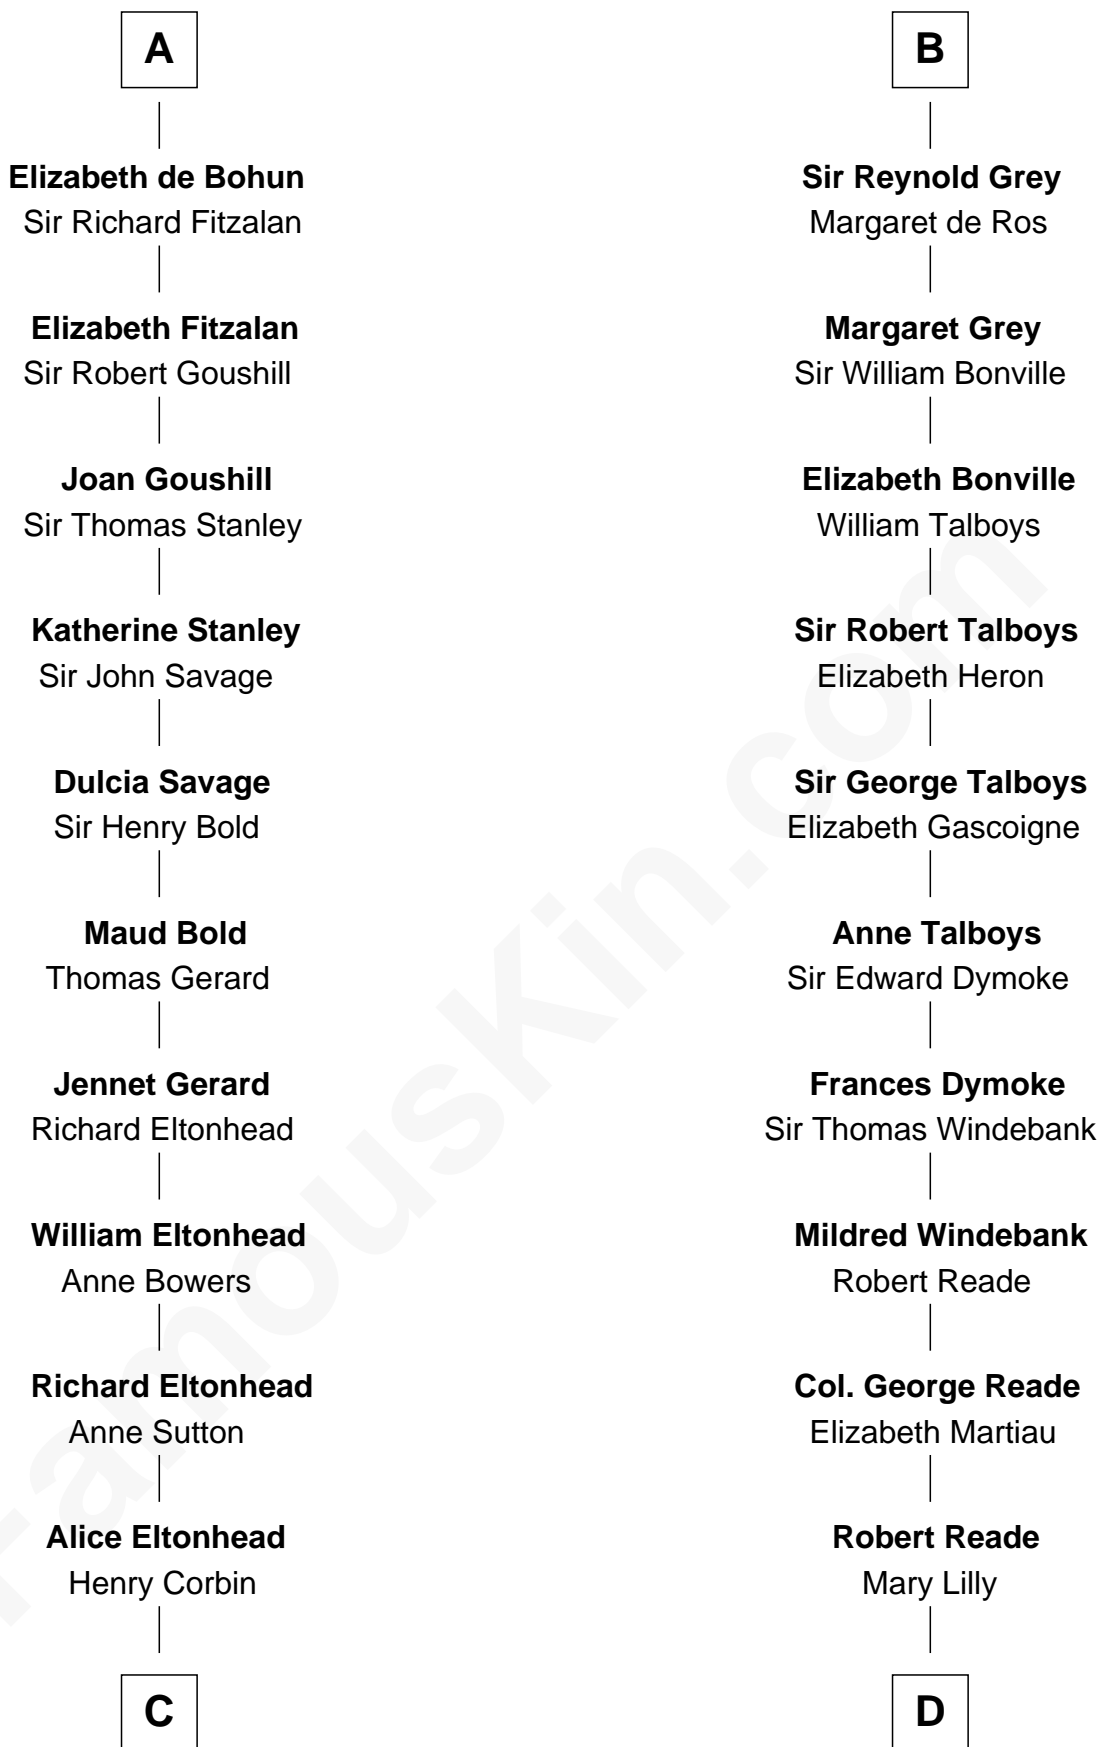

FamousKin.com Relationship Chart of

Henry Lee III

9th Governor of Virginia

19th cousin 1 time removed of

Thomas Nelson

Signer of the Declaration of Independence

C

Laetitia Corbin

Richard Lee

Henry Lee

Mary Bland

Col. Henry Lee

Lucy Grymes

Henry Lee III

Light-Horse Harry

D