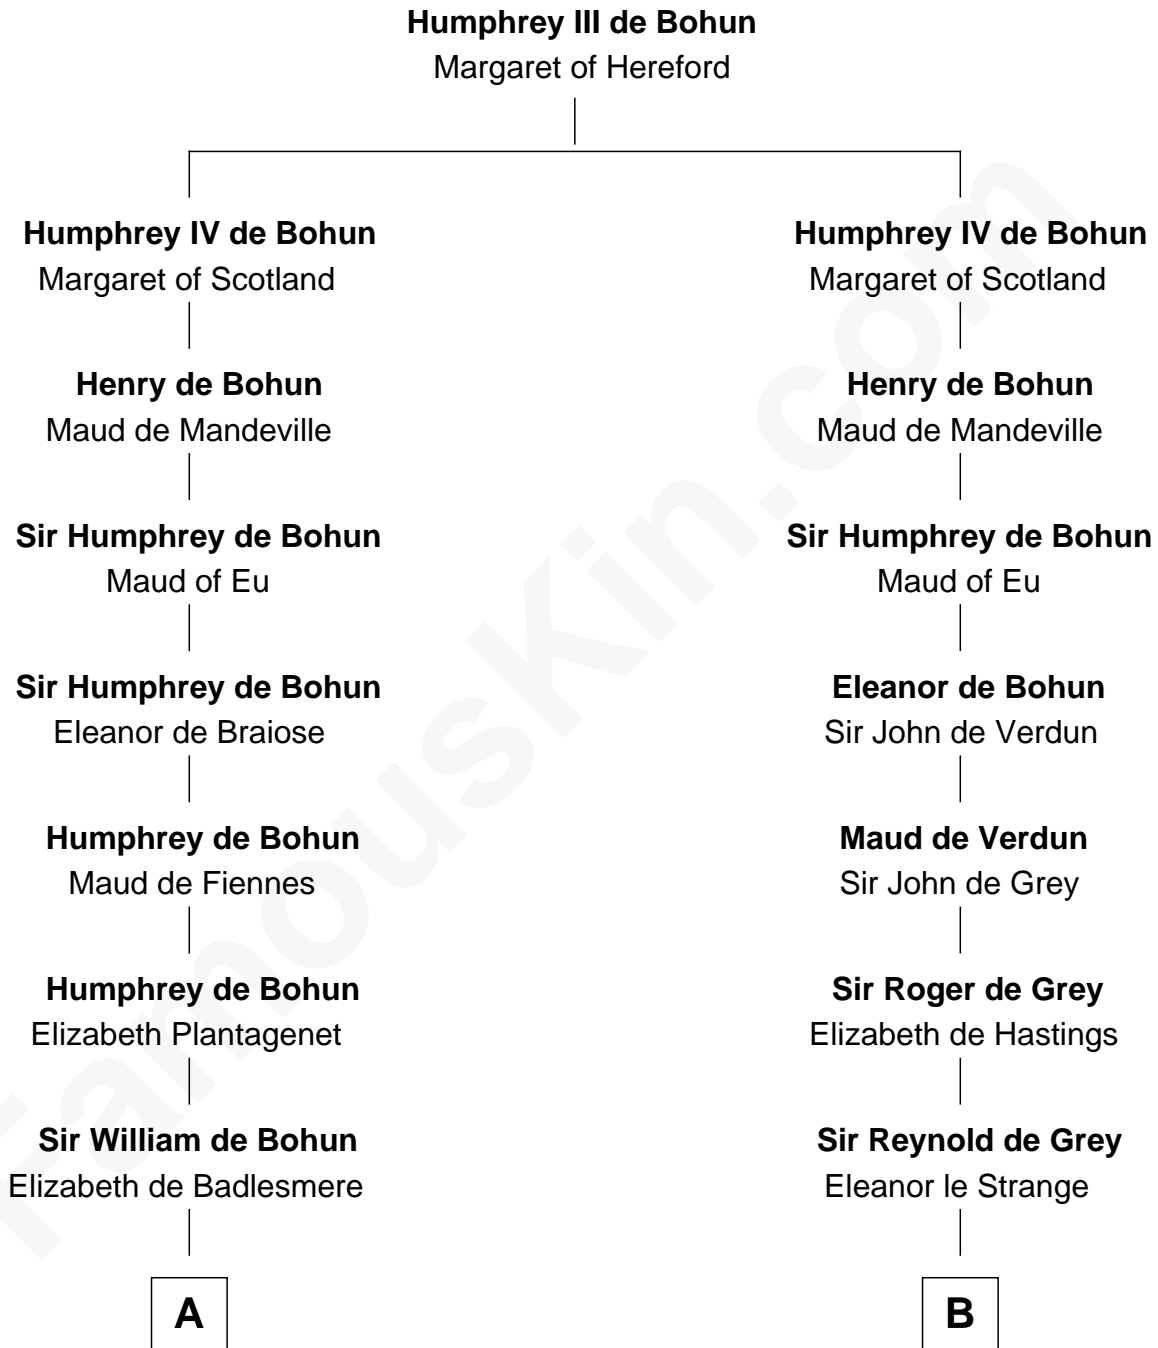

FamousKin.com Relationship Chart of

Henry Lee III

9th Governor of Virginia

19th cousin 1 time removed of

Thomas Nelson

Signer of the Declaration of Independence

C

Laetitia Corbin

Richard Lee

Henry Lee

Mary Bland

Col. Henry Lee

Lucy Grymes

Henry Lee III

Light-Horse Harry

D