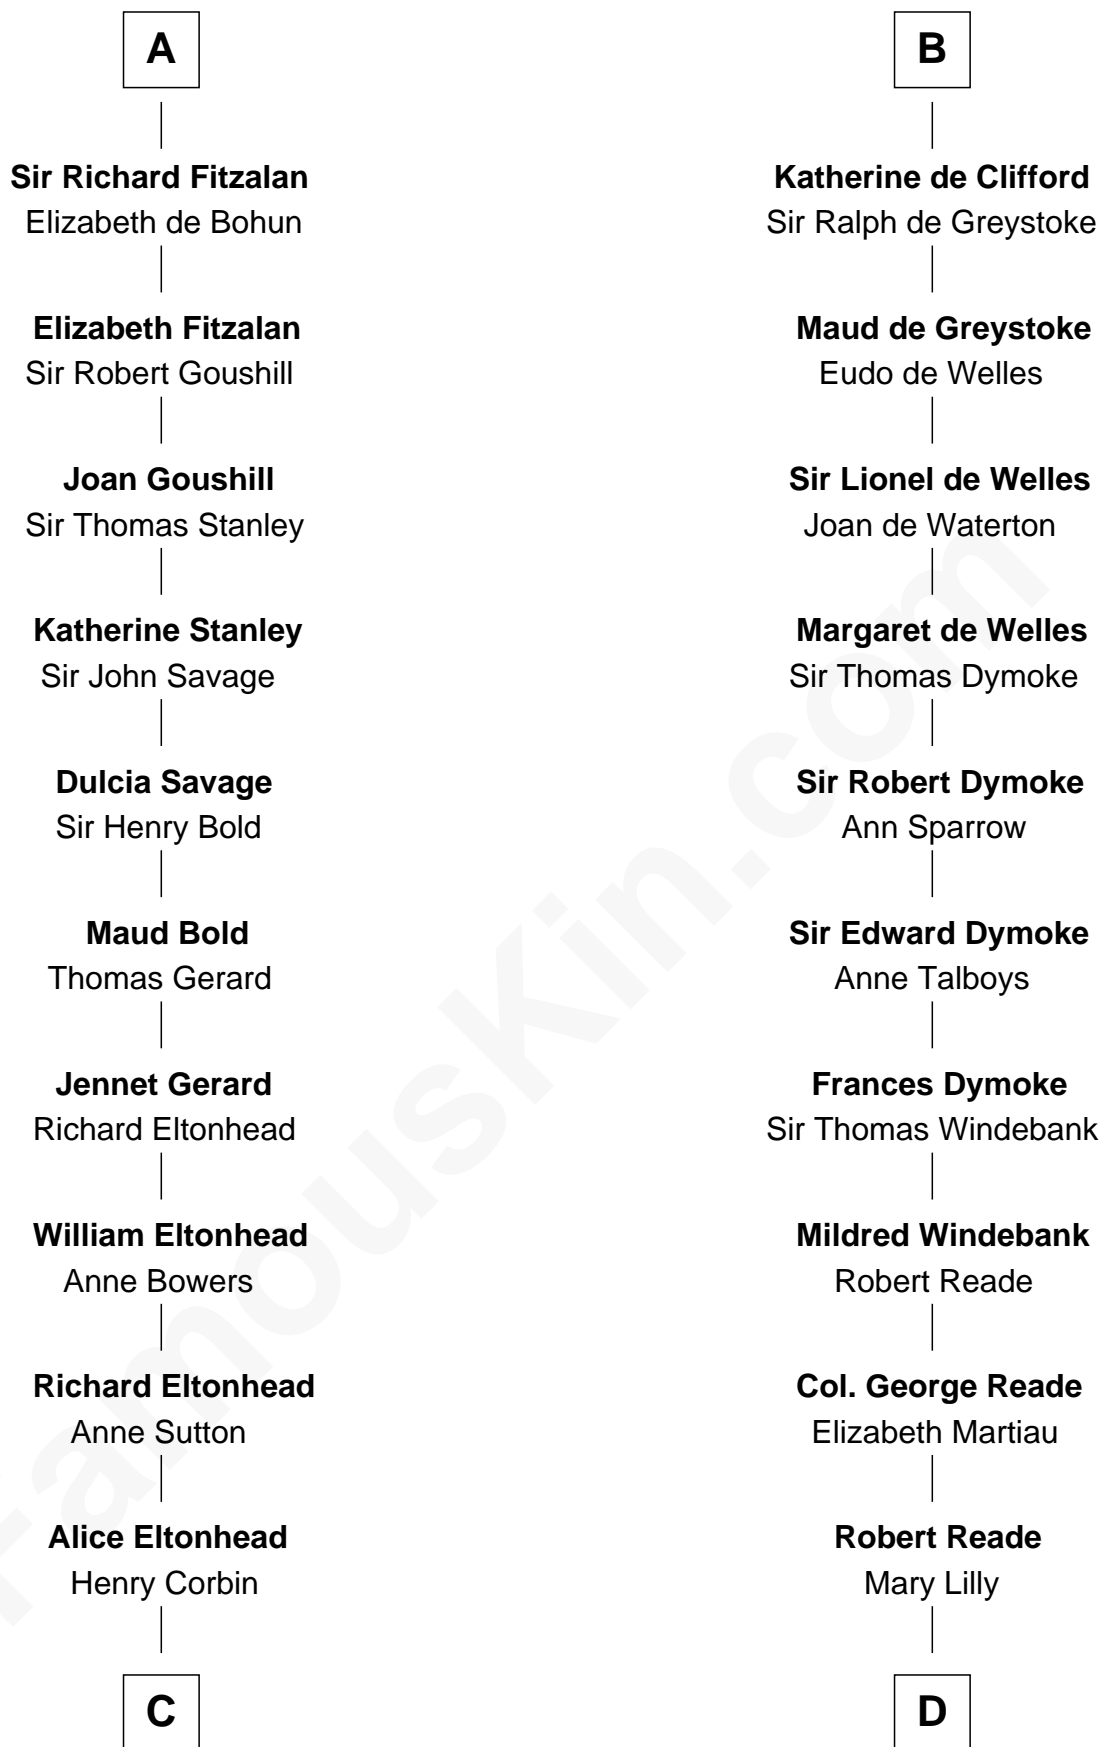

FamousKin.com Relationship Chart of

Henry Lee III

9th Governor of Virginia

19th cousin 1 time removed of

Thomas Nelson

Signer of the Declaration of Independence

William Mauduit

Isabel de St. Liz

Light-Horse Harry

D

Margaret Reade

Thomas Nelson

William Nelson

Elizabeth Burwell

Thomas Nelson

Signer of Declaration of Independence